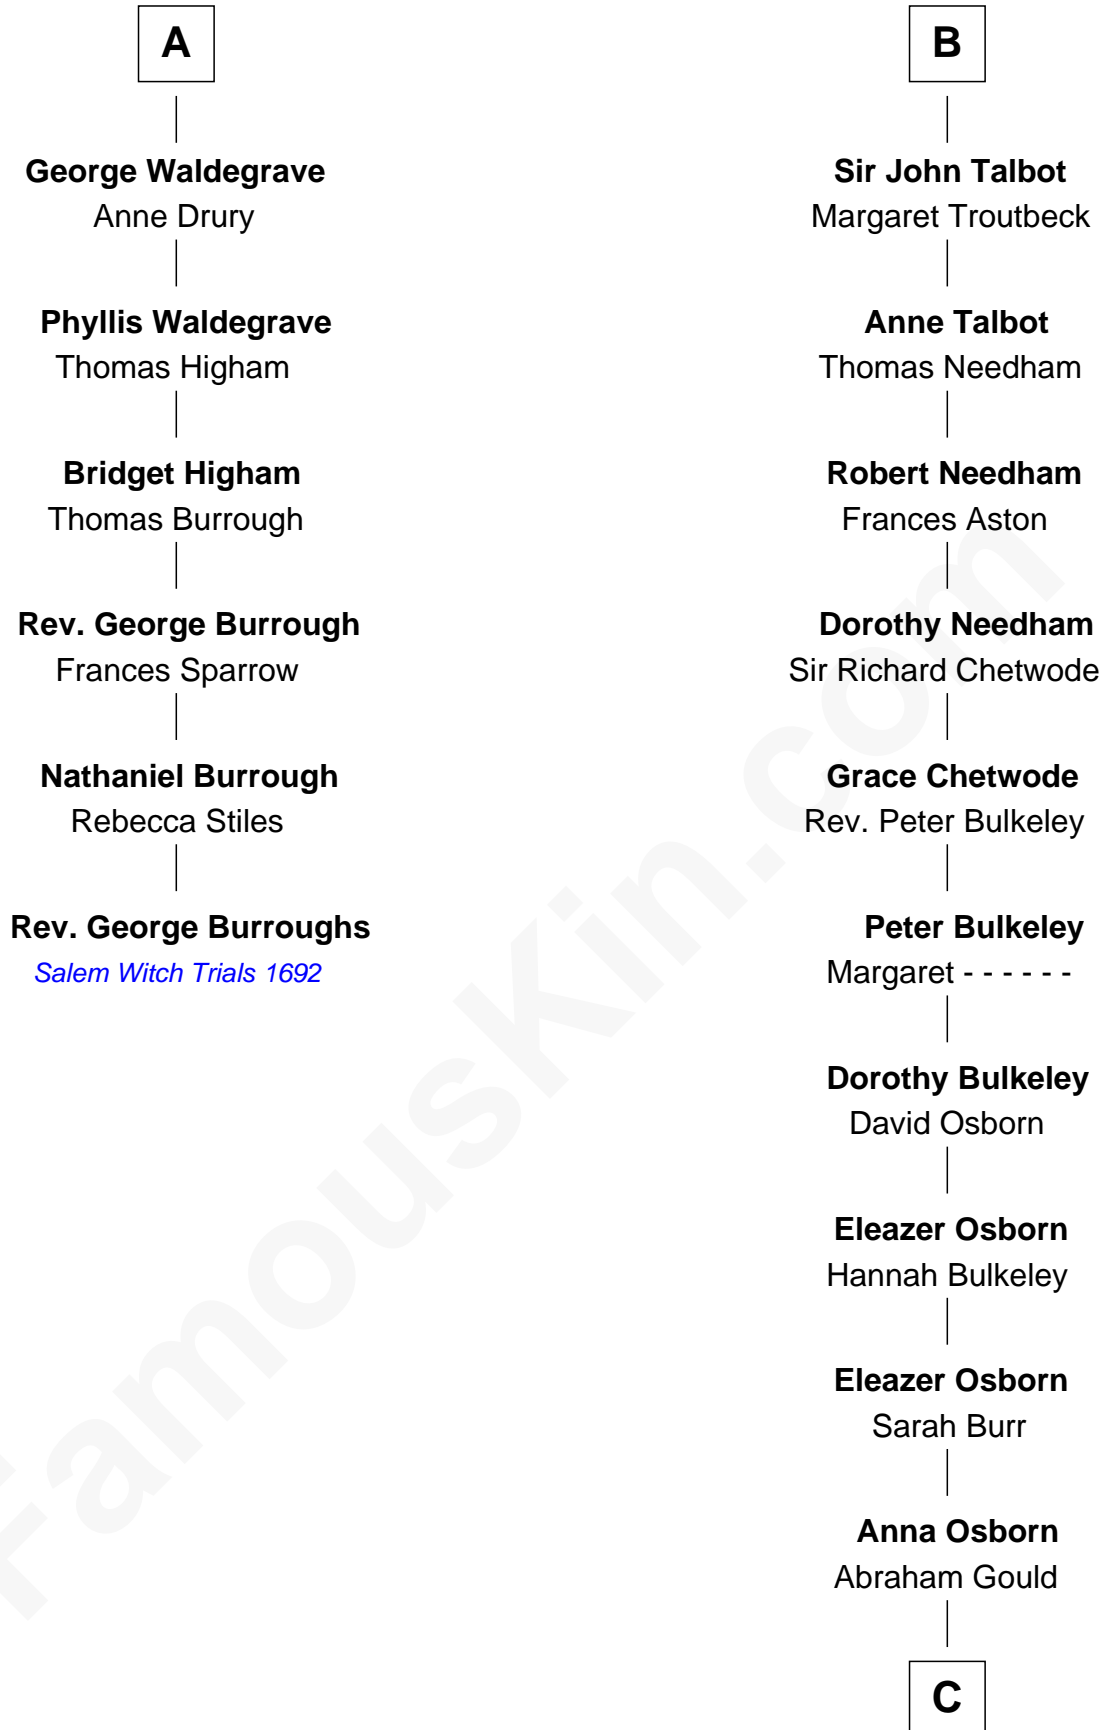

FamousKin.com

Relationship Chart of

Rev. George Burroughs

Executed for Witchcraft, Salem 1692

12th cousin 6 times removed of

Jay Gould

American Railroad "Robber Baron"

FamousKin.com