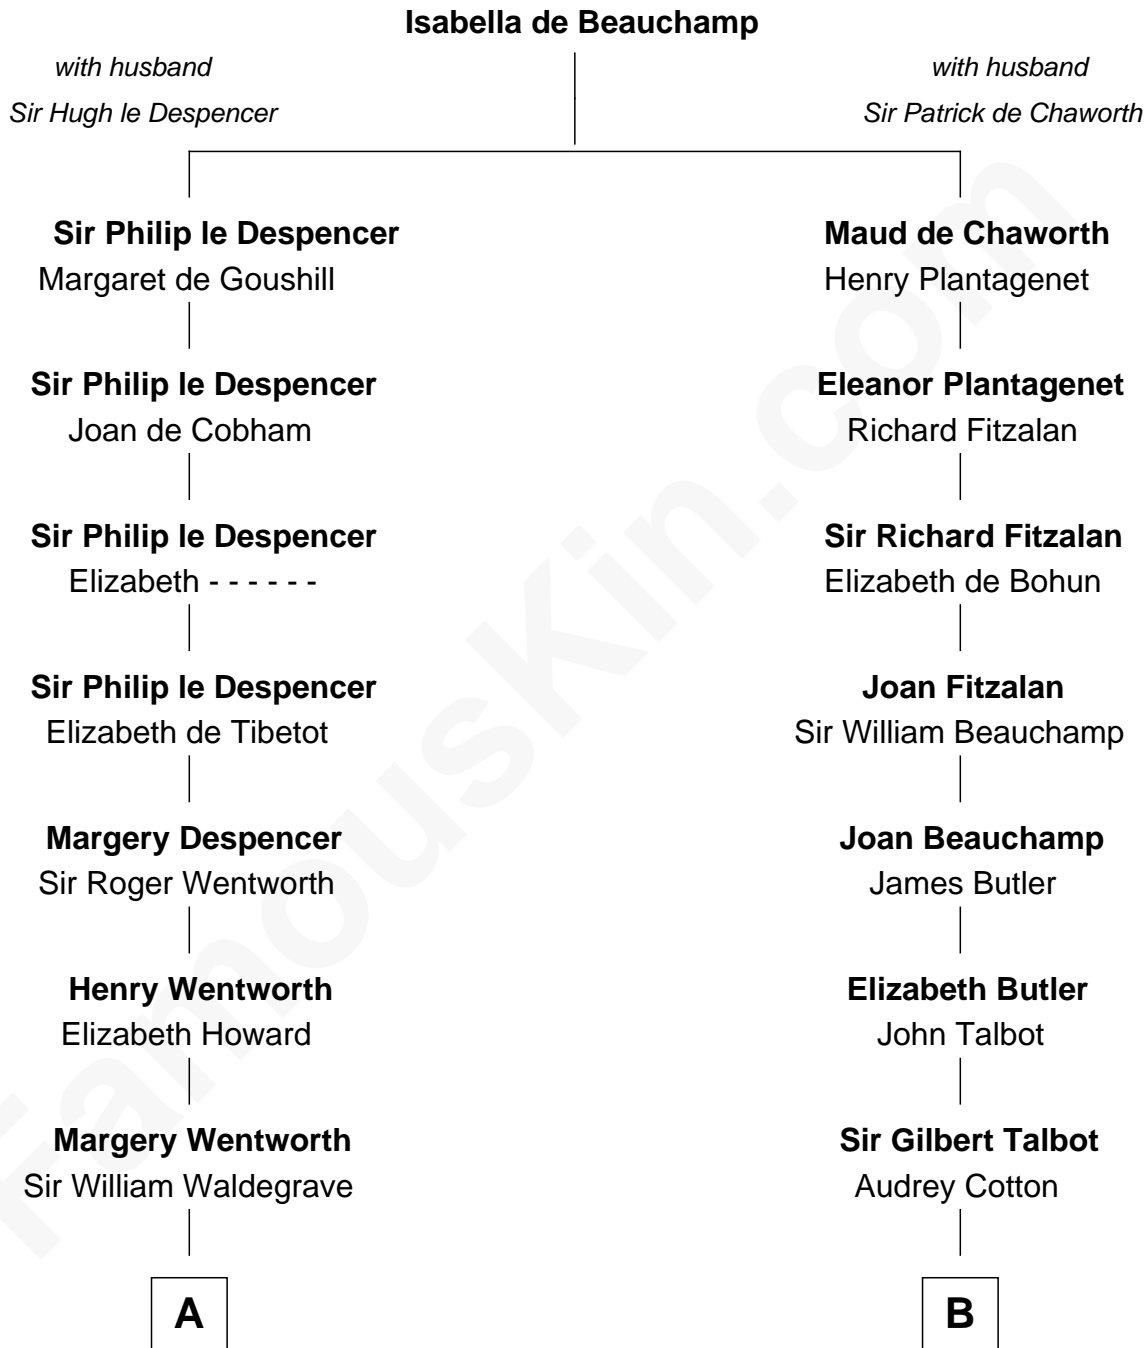

FamousKin.com

Relationship Chart of

Rev. George Burroughs

Executed for Witchcraft, Salem 1692

12th cousin 6 times removed of

Jay Gould

American Railroad "Robber Baron"

FamousKin.com