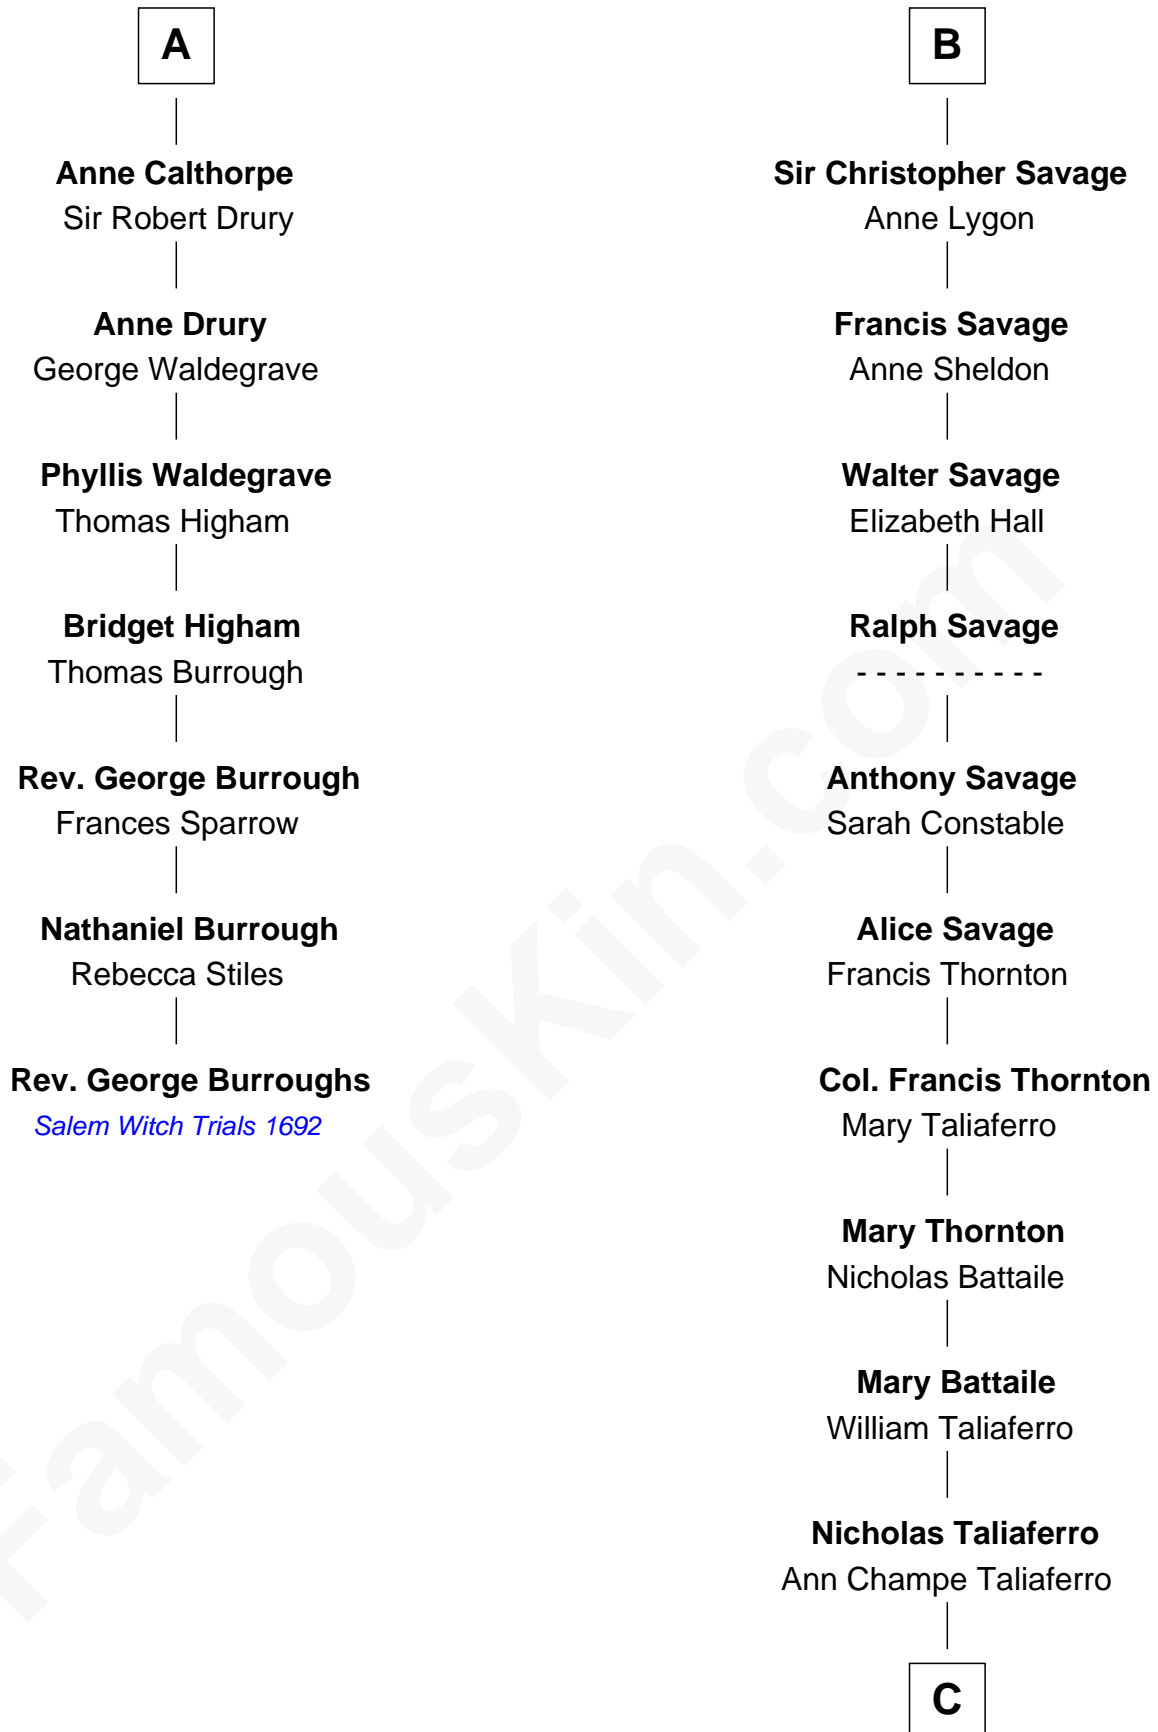

FamousKin.com

Relationship Chart of

Rev. George Burroughs

Executed for Witchcraft, Salem 1692

13th cousin 7 times removed of

General George C. Marshall

Author of "The Marshall Plan"

King Edward I
Eleanor of Castile

Joan of Acre
Sir Gilbert de Clare

Elizabeth de Clare
Roger D'Amory

Elizabeth D'Amory
Sir John Bardolf

William Bardolf
Agnes Poynings

Cecilia Bardolf
Sir Brian Stapleton

Sir Miles Stapleton
Katherine de la Pole

Elizabeth Stapleton
Sir William Calthorpe

A

Elizabeth Plantagenet
Humphrey de Bohun

Sir William de Bohun
Elizabeth de Badlesmere

Elizabeth de Bohun
Sir Richard Fitzalan

Elizabeth Fitzalan
Sir Robert Goushill

Joan Goushill
Sir Thomas Stanley

Katherine Stanley
Sir John Savage

Sir Christopher Savage
Anne Stanley

B

C

Matilda Battaile Taliaferro

Martin Marshall

William Champe Marshall