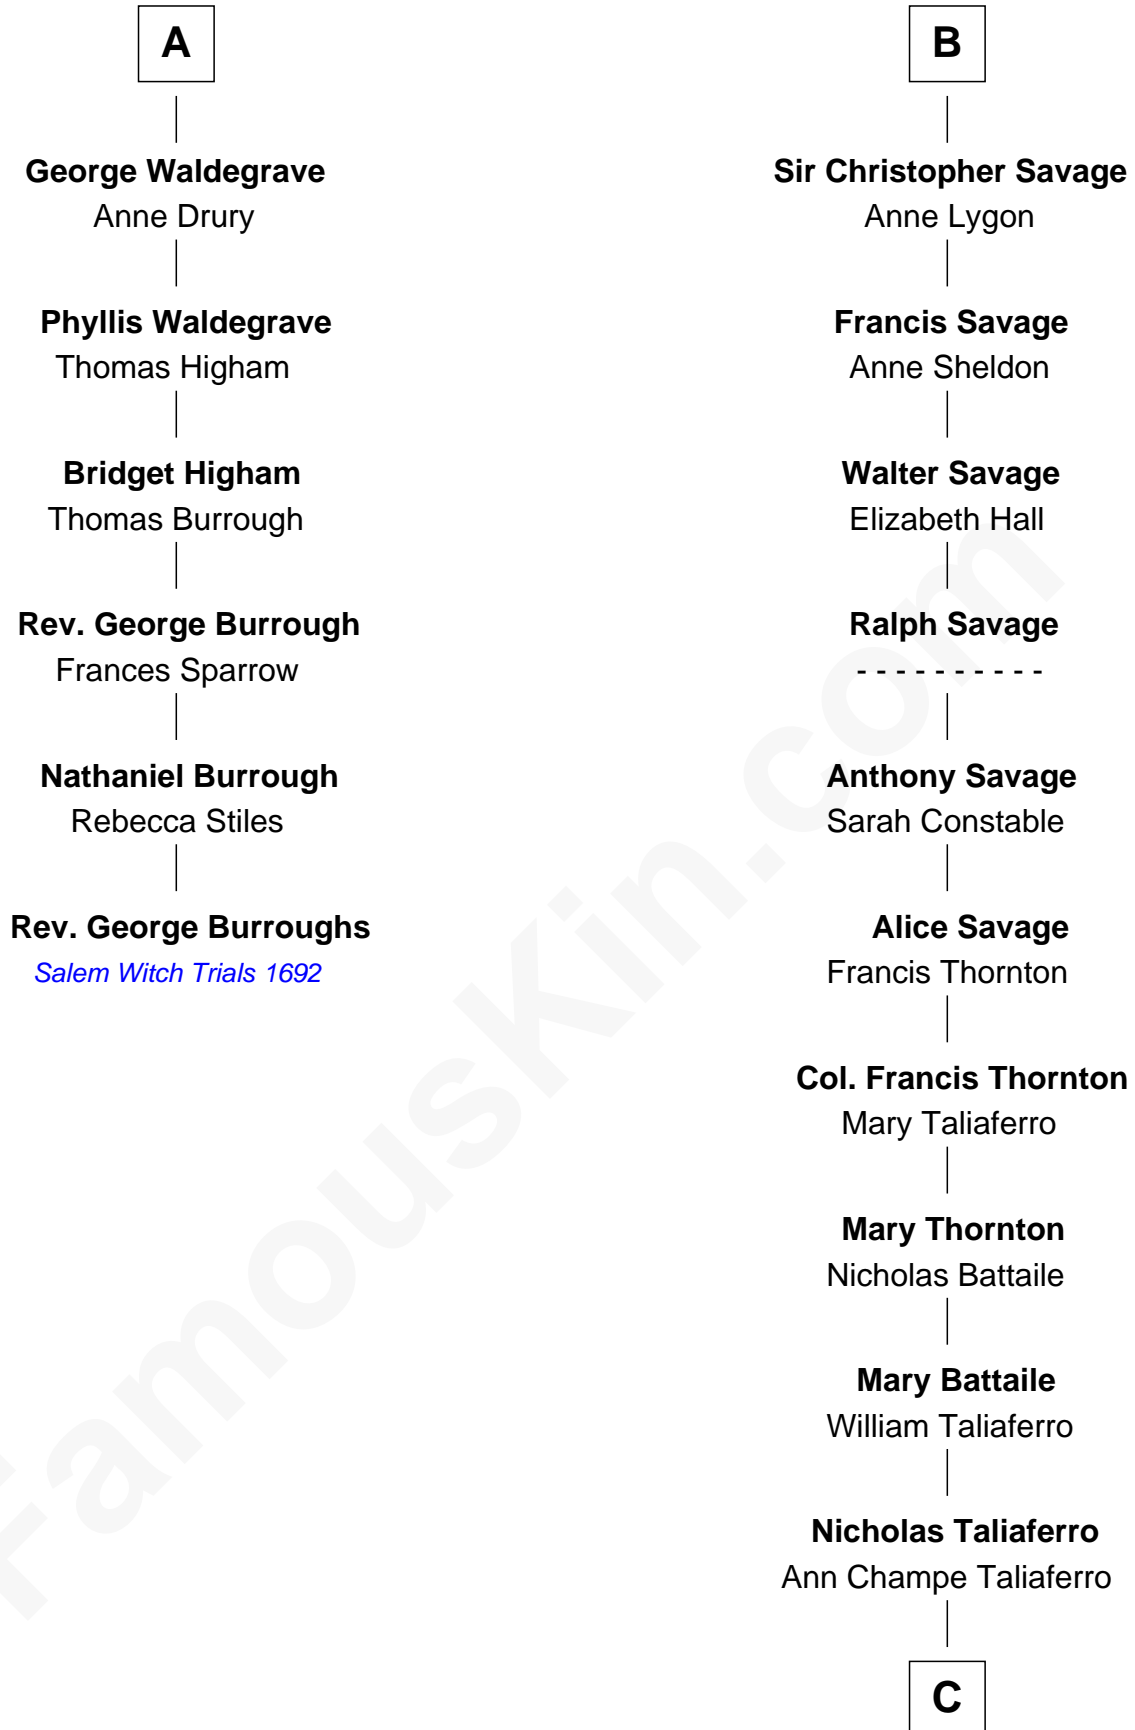

# FamousKin.com Relationship Chart of

**Rev. George Burroughs**  
*Executed for Witchcraft, Salem 1692*

12th cousin 8 times removed of

**General George C. Marshall**  
*Author of "The Marshall Plan"*

**C**

**Matilda Battaile Taliaferro**

Martin Marshall

**William Champe Marshall**

Susan Myers

**George Catlett Marshall**

Laura Emily Bradford

**General George C. Marshall**

*U.S. Army - World War II*