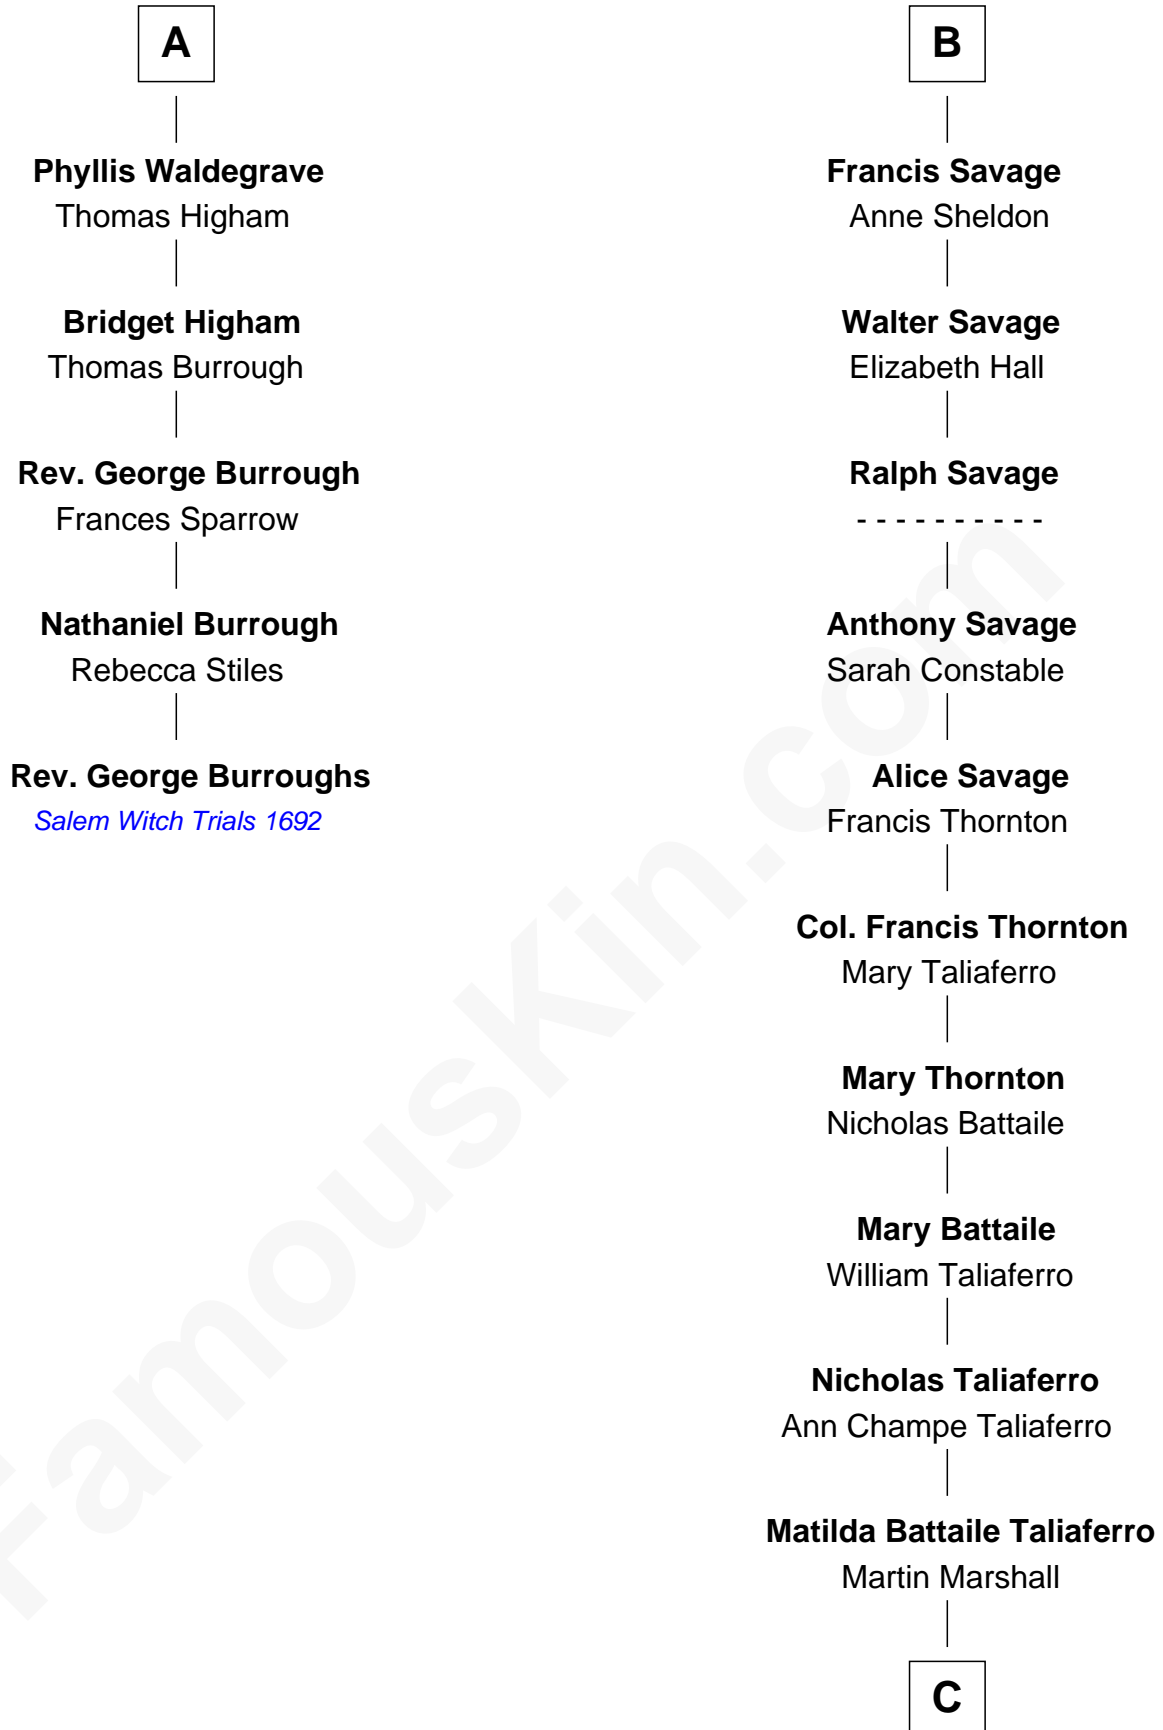

FamousKin.com

Relationship Chart of

Rev. George Burroughs

Executed for Witchcraft, Salem 1692

11th cousin 8 times removed of

General George C. Marshall

Author of "The Marshall Plan"

Bartholomew de Badlesmere

Margaret de Clare

Margaret de Badlesmere

Sir John de Tibetot

Sir Robert de Tibetot

Margaret Deincourt

Elizabeth de Tibetot

Sir Philip le Despencer

Margery Despencer

Sir Roger Wentworth

Henry Wentworth

Elizabeth Howard

Margery Wentworth

Sir William Waldegrave

George Waldegrave

Anne Drury

A

Katherine Stanley

Sir John Savage

Sir Christopher Savage

Anne Stanley

Sir Christopher Savage

Anne Lygon

B

C