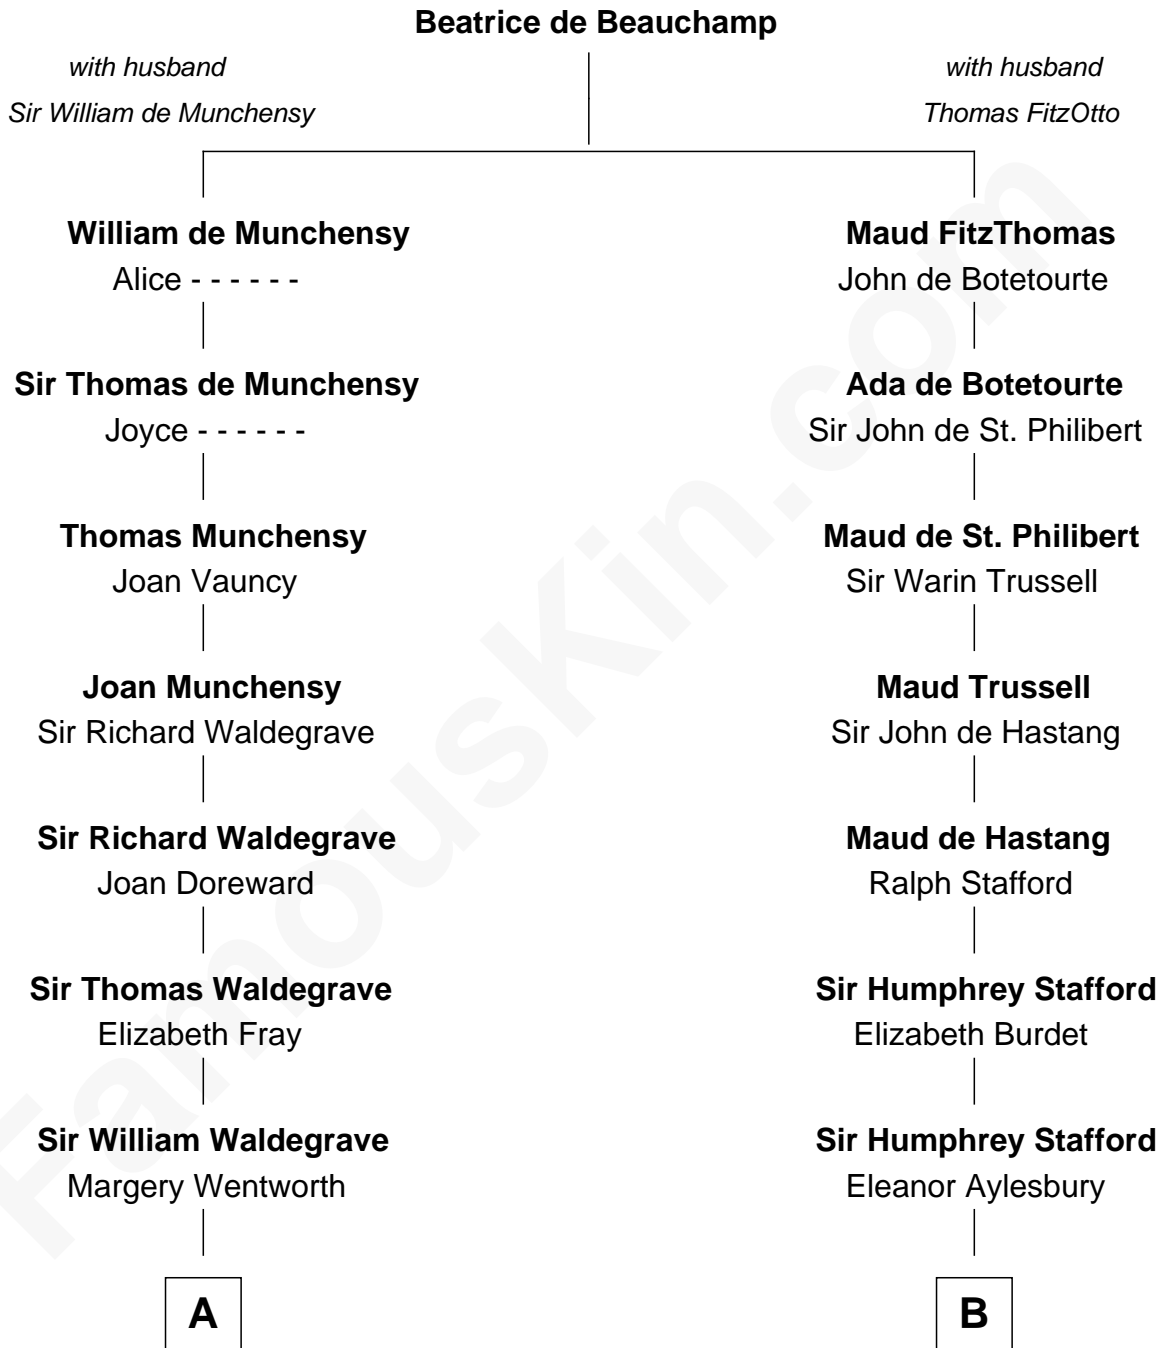

FamousKin.com

Relationship Chart of

Rev. George Burroughs

Executed for Witchcraft, Salem 1692

12th cousin 7 times removed of

Meriwether Lewis

Lewis and Clark Expedition

C

Elizabeth Thornton
Thomas Meriwether

Lucy Meriwether
William Lewis

Meriwether Lewis
Lewis and Clark Expedition

FamousKin.com