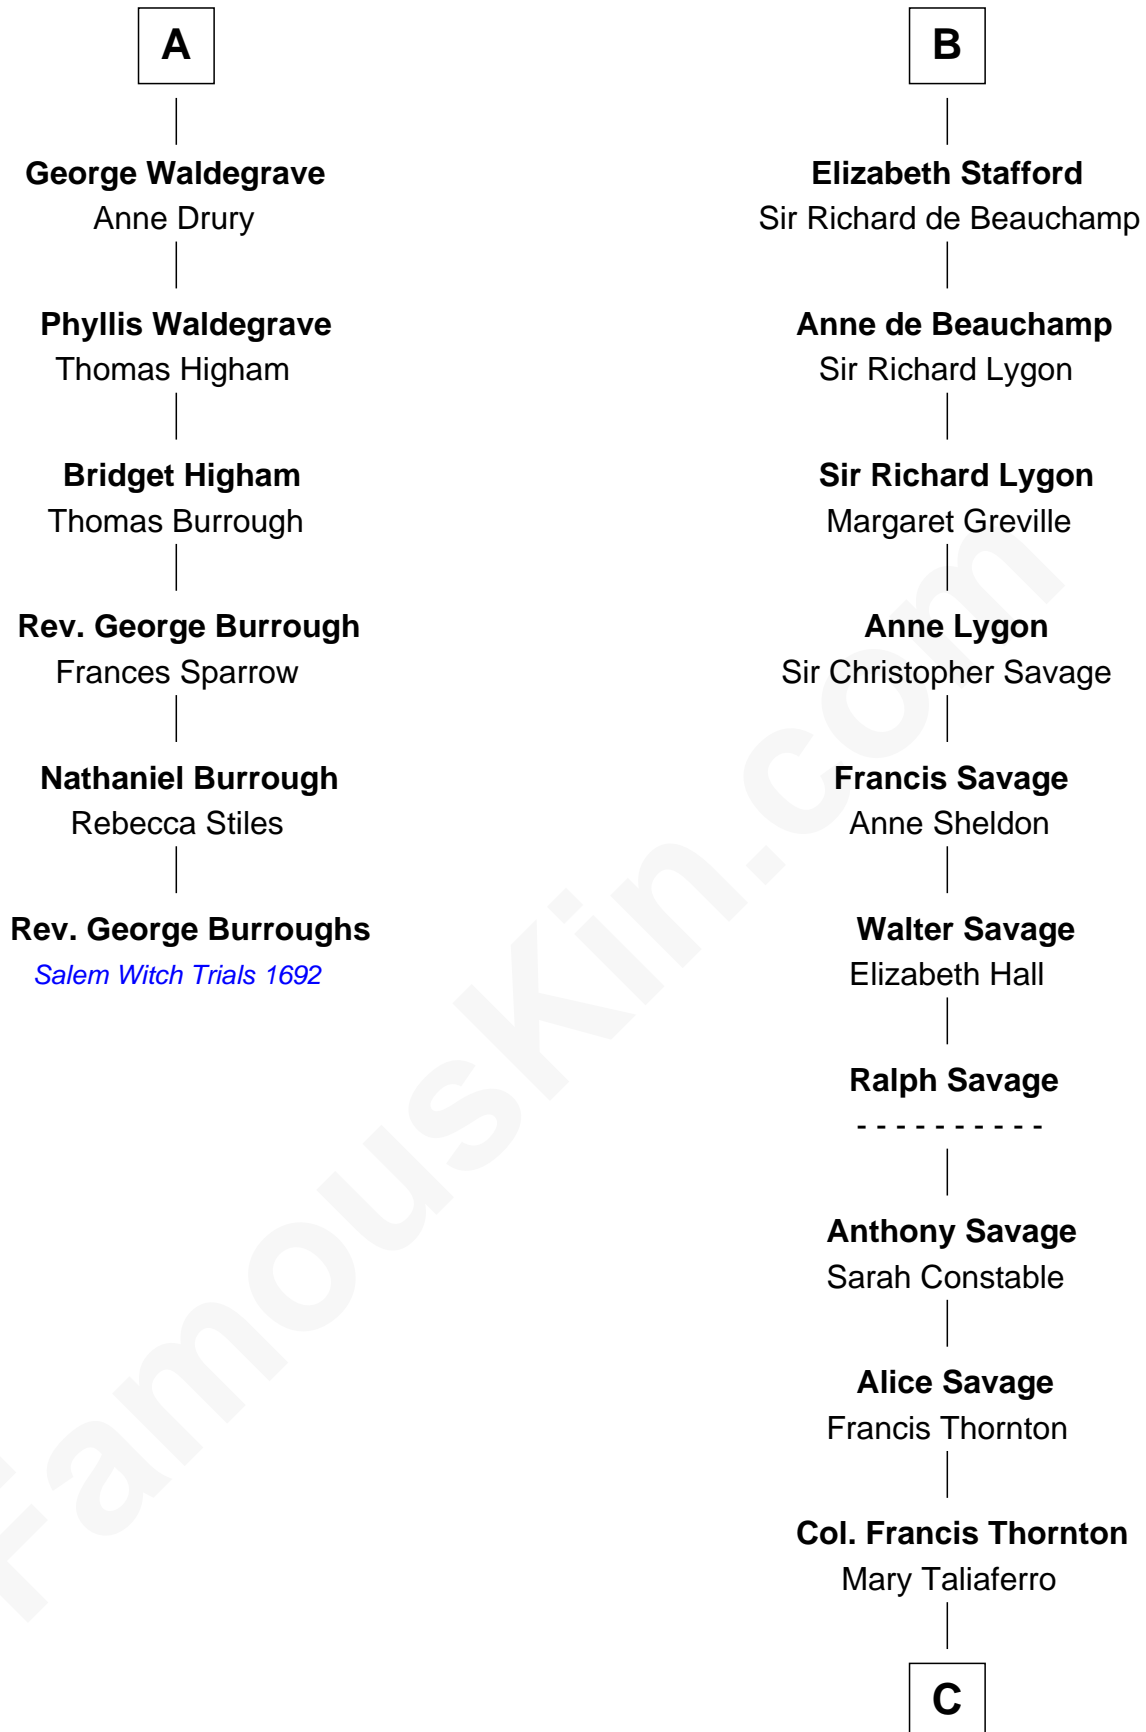

FamousKin.com

Relationship Chart of

Rev. George Burroughs

Executed for Witchcraft, Salem 1692

12th cousin 7 times removed of

Meriwether Lewis

Lewis and Clark Expedition

C

Elizabeth Thornton
Thomas Meriwether

Lucy Meriwether
William Lewis

Meriwether Lewis
Lewis and Clark Expedition

FamousKin.com