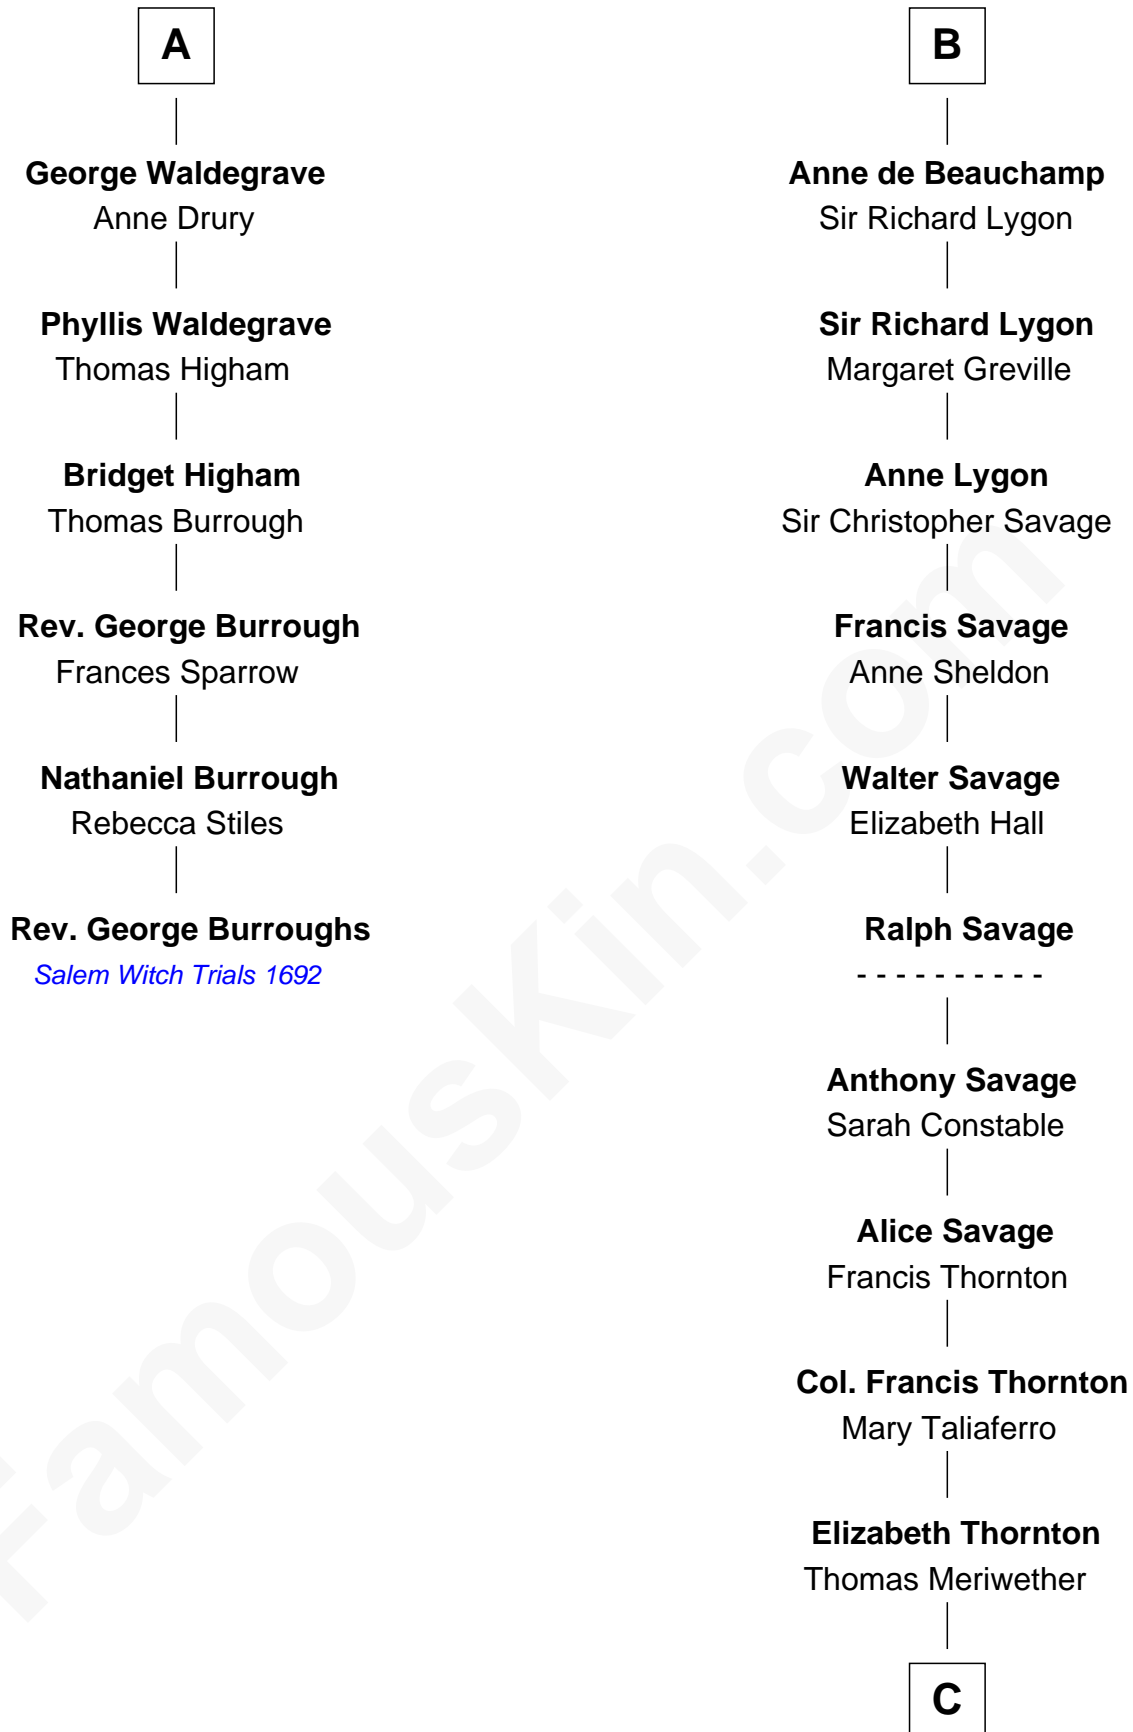

FamousKin.com

Relationship Chart of

Rev. George Burroughs

Executed for Witchcraft, Salem 1692

12th cousin 6 times removed of

Meriwether Lewis

Lewis and Clark Expedition

Sir Hugh le Despencer

Elizabeth de Tibetot

Margery Despencer

Sir Roger Wentworth

Henry Wentworth

Elizabeth Howard

Margery Wentworth

Sir William Waldegrave

A

Sir Edmund Ferrers

Ellen Roche

Margaret Ferrers

John de Beauchamp

Sir Richard de Beauchamp

Elizabeth Stafford

B

C

Lucy Meriwether

William Lewis

Meriwether Lewis

Lewis and Clark Expedition

FamousKin.com