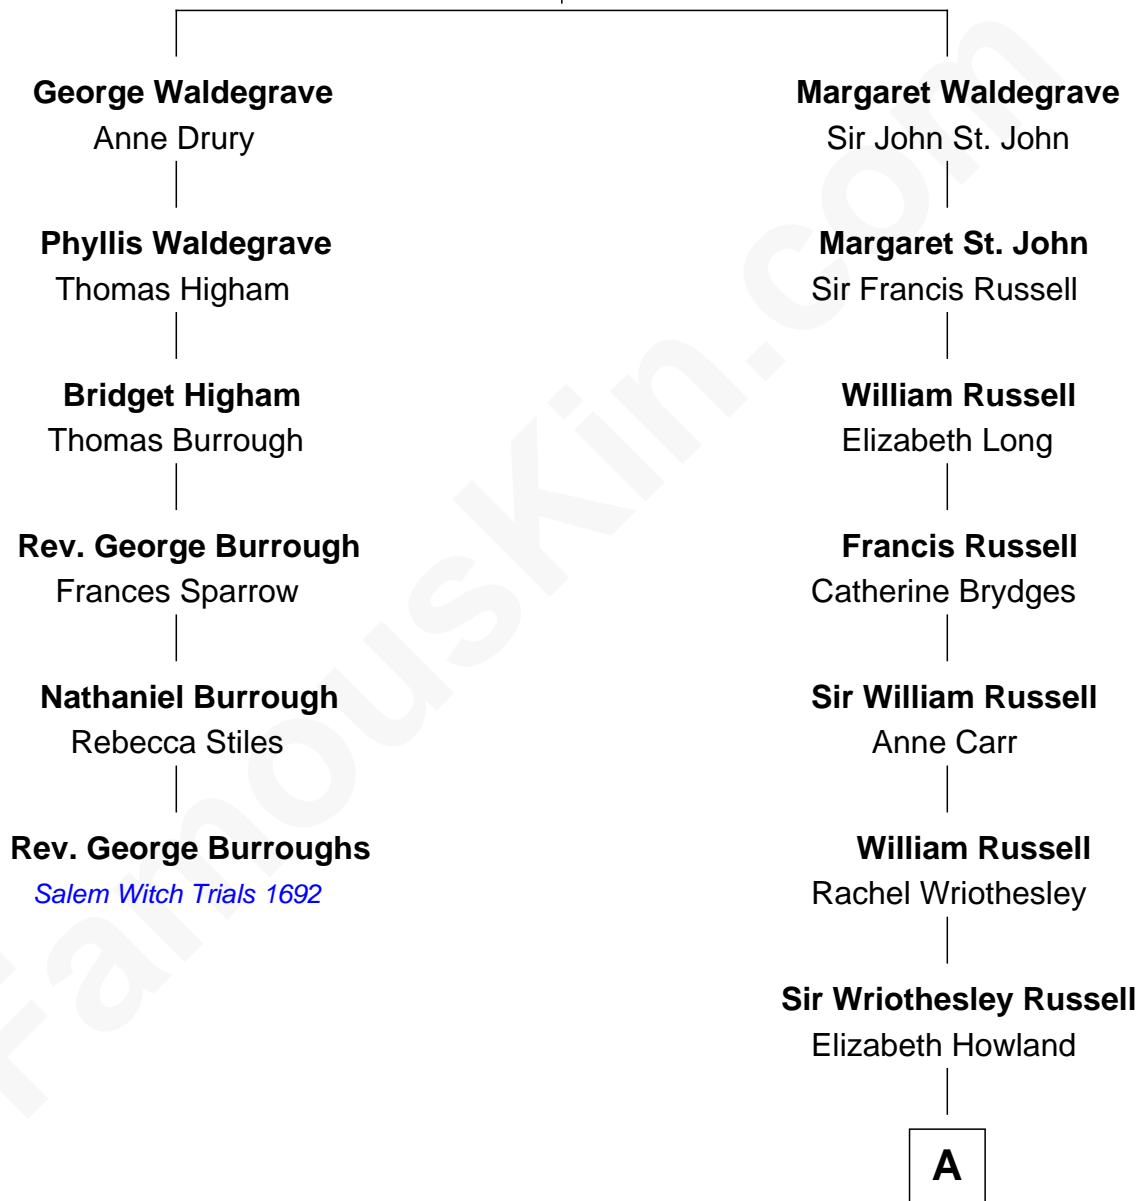

FamousKin.com
Relationship Chart of
Rev. George Burroughs

Executed for Witchcraft, Salem 1692

5th cousin 10 times removed of

Sarah Ferguson
Duchess of York

Sir William Waldegrave
 Margery Wentworth

A

John Russell

Gertrude Leveson-Gower

Francis Russell

Elizabeth Keppel

Sir John Russell

Georgiana Gordon

Louisa Jane Russell

James Hamilton

Louisa Jane Hamilton