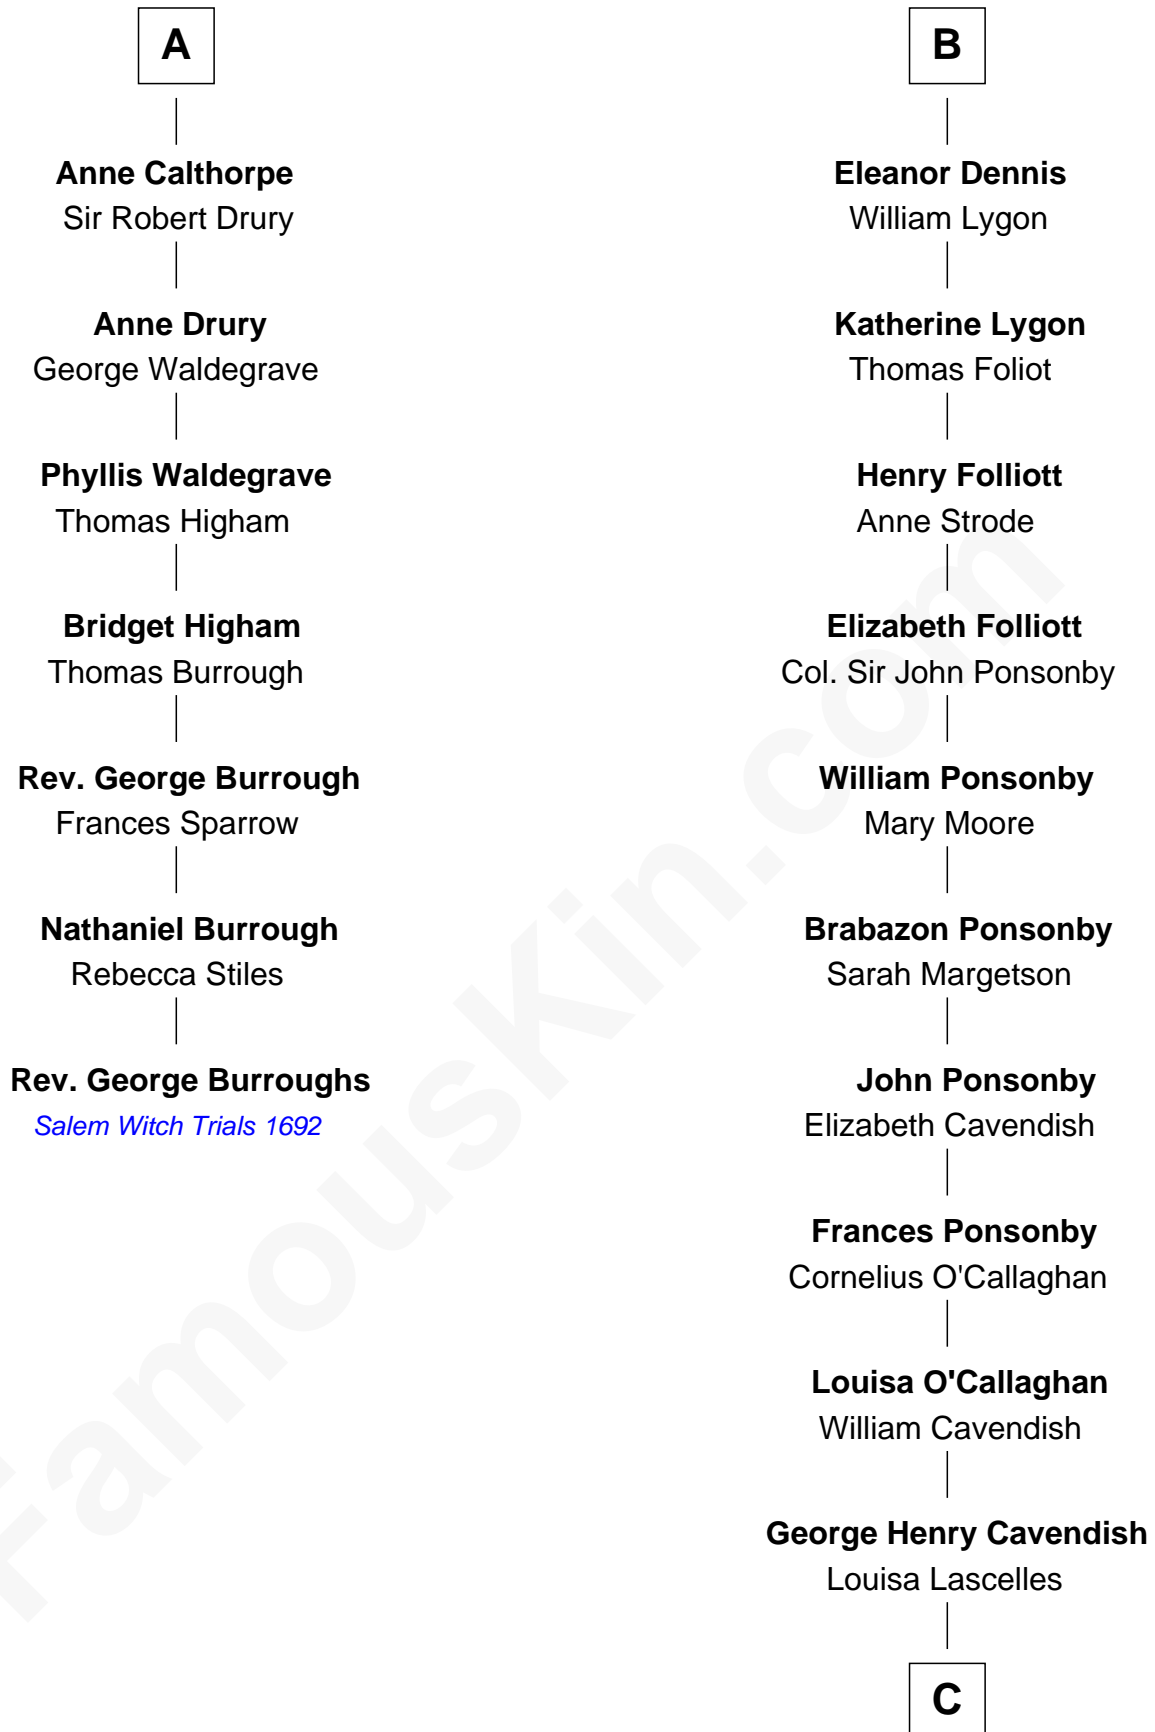

FamousKin.com Relationship Chart of

Rev. George Burroughs
Executed for Witchcraft, Salem 1692

13th cousin 8 times removed of

Sarah Ferguson
Duchess of York

C

Susan Henrietta Cavendish

Henry Robert Brand

Margaret Brand

Algernon Francis Holford Ferguson

Andrew Henry Ferguson

Marian Louisa Montagu-Douglas-Scott

Ronald Ivor Ferguson

Susan Mary Wright

Sarah Ferguson

Duchess of York