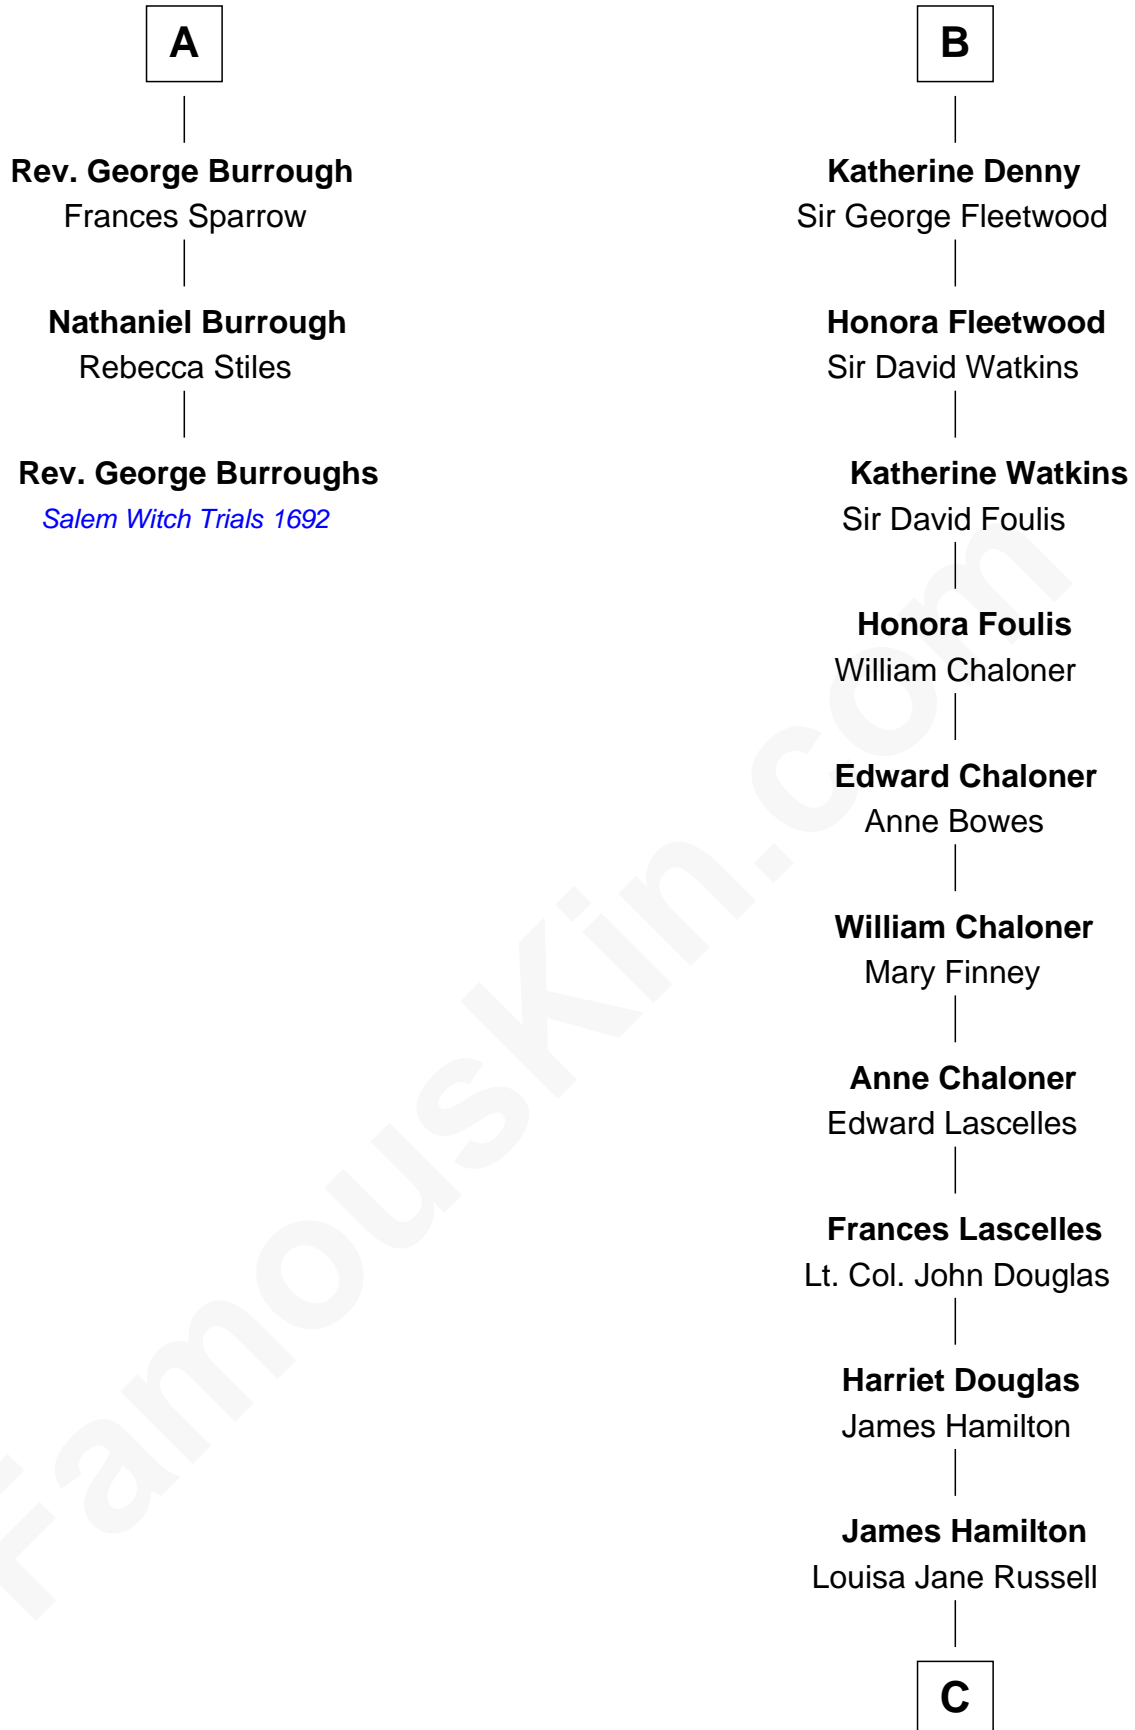

## Relationship Chart of

**Rev. George Burroughs**  
*Executed for Witchcraft, Salem 1692*

9th cousin 12 times removed of

**Sarah Ferguson**  
*Duchess of York*

**Sir Michael de la Pole**  
 Katherine Wingfield

**Sir Thomas de la Pole**  
 Anne Cheney

**Katherine de la Pole**  
 Sir Miles Stapleton

**Elizabeth Stapleton**  
 Sir William Calthorpe

**Anne Calthorpe**  
 Sir Robert Drury

**Anne Drury**  
 George Waldegrave

**Phyllis Waldegrave**  
 Thomas Higham

**Bridget Higham**  
 Thomas Burrough

**A**

**Anne de la Pole**  
 Robert Thorley

**Margaret Thorley**  
 Sir Reynold West

**Sir Richard West**  
 Katherine Hungerford

**Sir Thomas West**  
 Elizabeth Mortimer

**Elizabeth West**  
 Charles Somerset

**Mary Somerset**  
 Sir William Grey

**Honora Grey**  
 Henry Denny

**B**

C

**Louisa Jane Hamilton**

William Henry Walter Montagu-Douglas-Scott