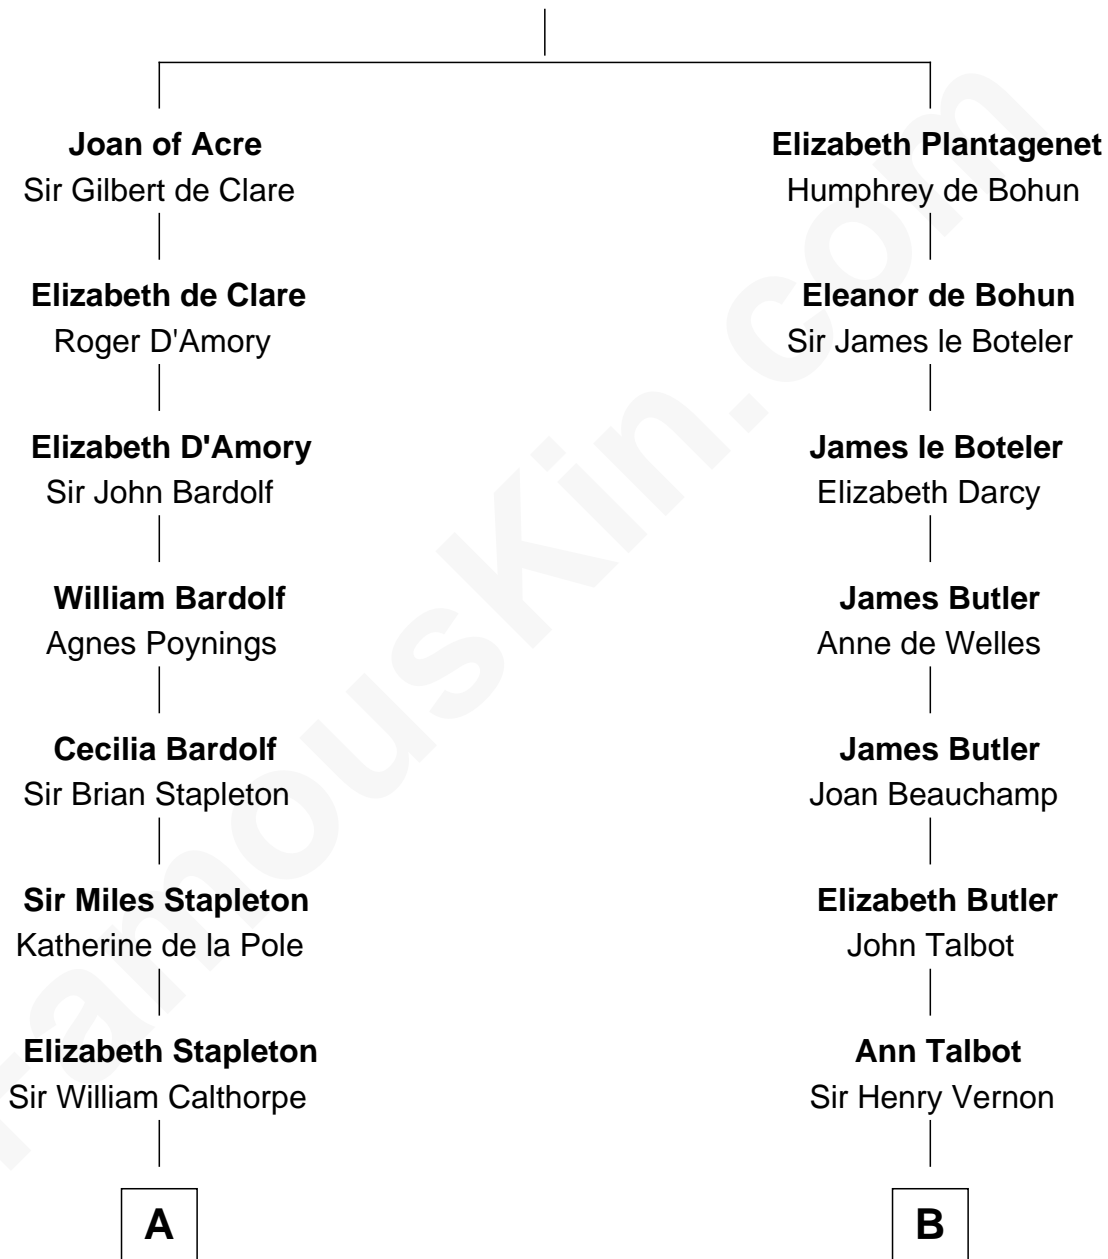

## Relationship Chart of

**Rev. George Burroughs**  
*Executed for Witchcraft, Salem 1692*

13th cousin 6 times removed of

**Olivia De Havilland**  
*Movie Actress*

**King Edward I**  
 Eleanor of Castile

**C**

**Margaret Letitia Molesworth**  
Charles Richard De Havilland

**Walter Augustus De Havilland**  
Lillian Augusta Ruse

**Olivia De Havilland**  
*Movie Actress*

FamousKin.com