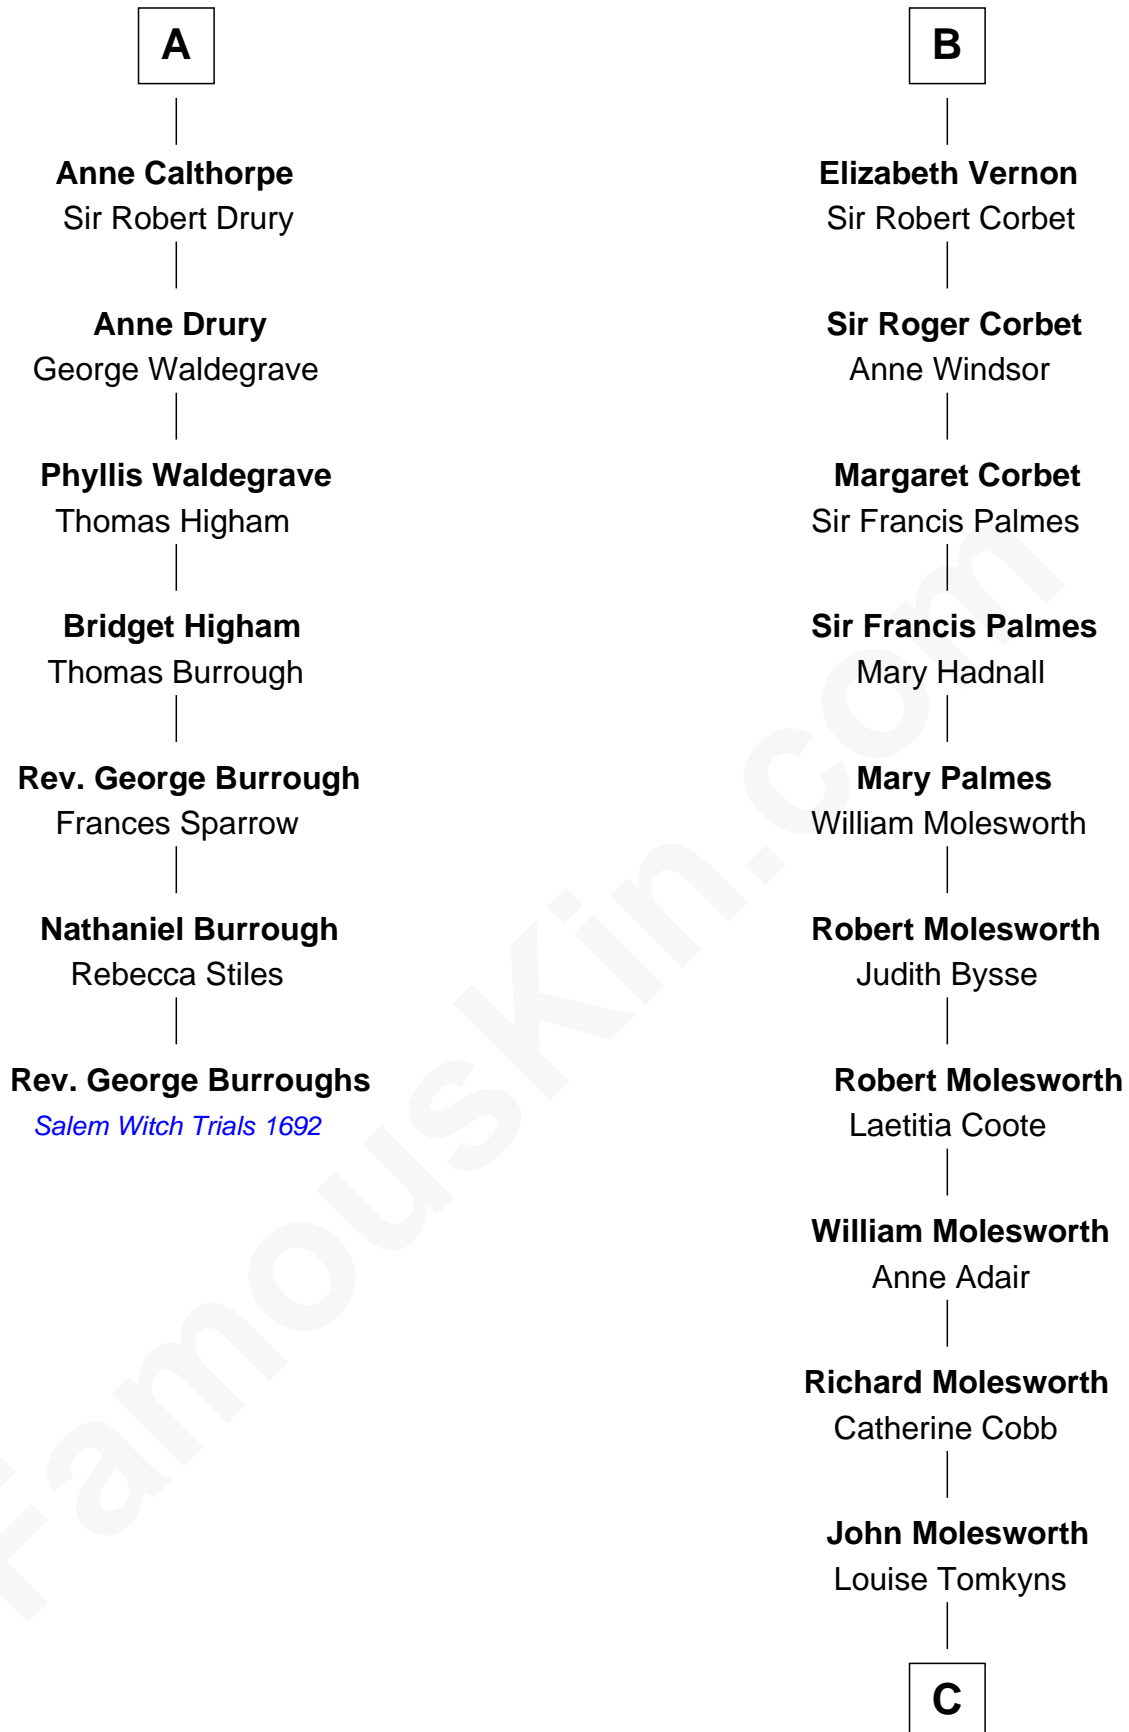

## Relationship Chart of

**Rev. George Burroughs**  
*Executed for Witchcraft, Salem 1692*

13th cousin 6 times removed of

**Olivia De Havilland**  
*Movie Actress*

**King Edward I**  
 Eleanor of Castile

**C**

**Margaret Letitia Molesworth**  
Charles Richard De Havilland

**Walter Augustus De Havilland**  
Lillian Augusta Ruse

**Olivia De Havilland**  
*Movie Actress*

FamousKin.com