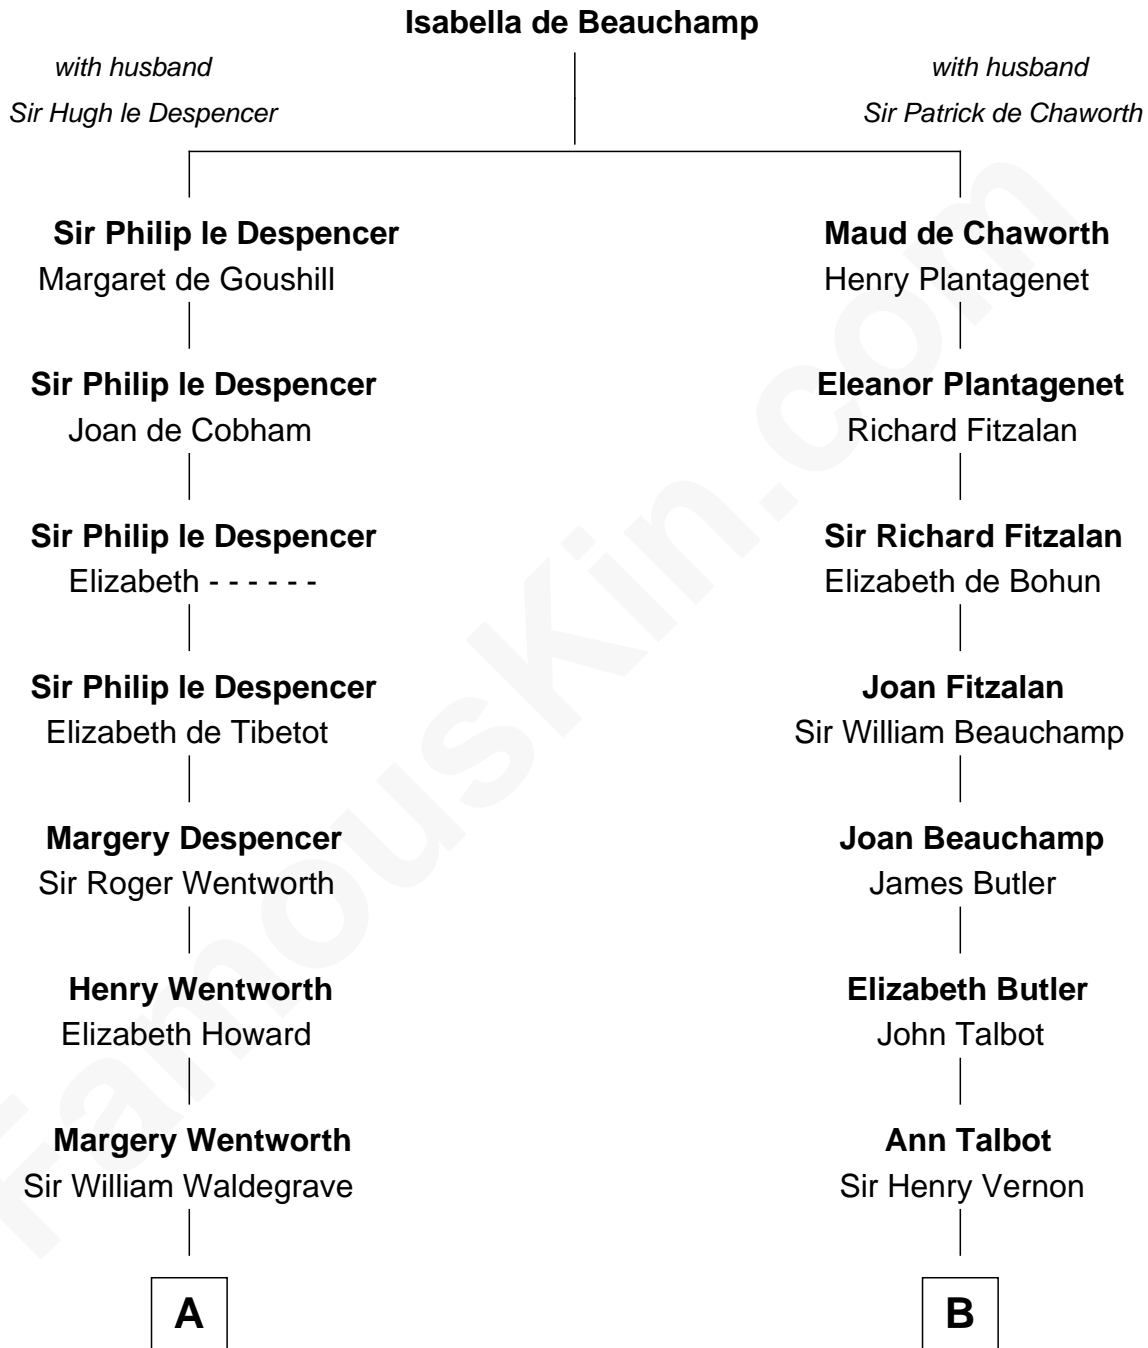

# FamousKin.com Relationship Chart of

**Rev. George Burroughs**  
*Executed for Witchcraft, Salem 1692*

12th cousin 7 times removed of

**Olivia De Havilland**  
*Movie Actress*

**C**

—  
**Margaret Letitia Molesworth**

Charles Richard De Havilland

—  
**Walter Augustus De Havilland**

Lillian Augusta Ruse

—  
**Olivia De Havilland**

*Movie Actress*

FamousKin.com