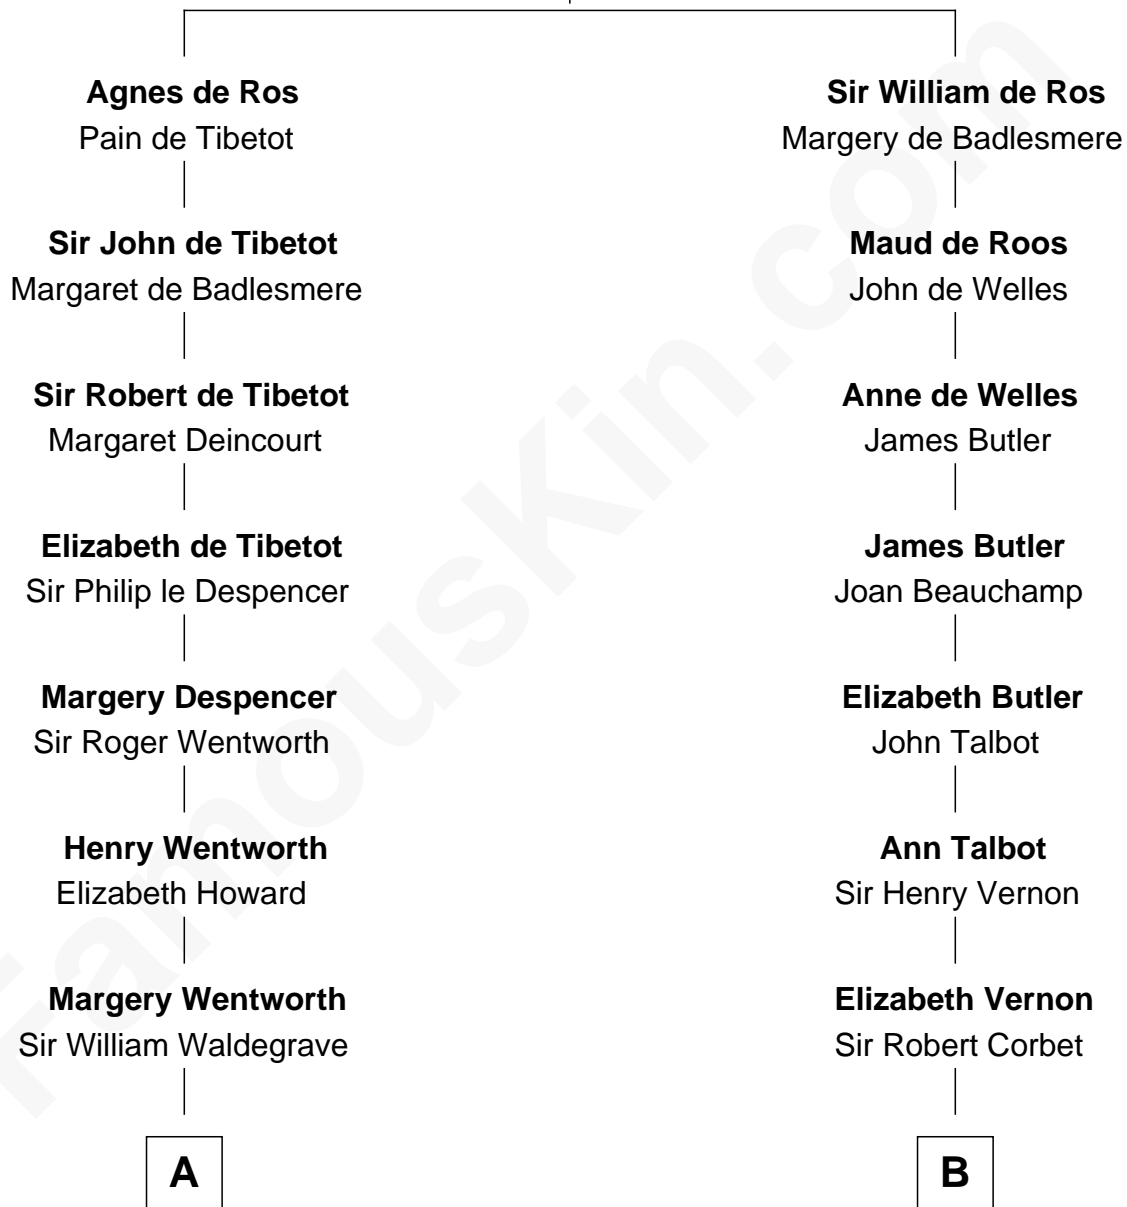

FamousKin.com

Relationship Chart of

Rev. George Burroughs
Executed for Witchcraft, Salem 1692

12th cousin 6 times removed of

Olivia De Havilland
Movie Actress

William de Ros
 Maude de Vaux

C

Walter Augustus De Havilland

Lillian Augusta Ruse

Olivia De Havilland

Movie Actress

FamousKin.com