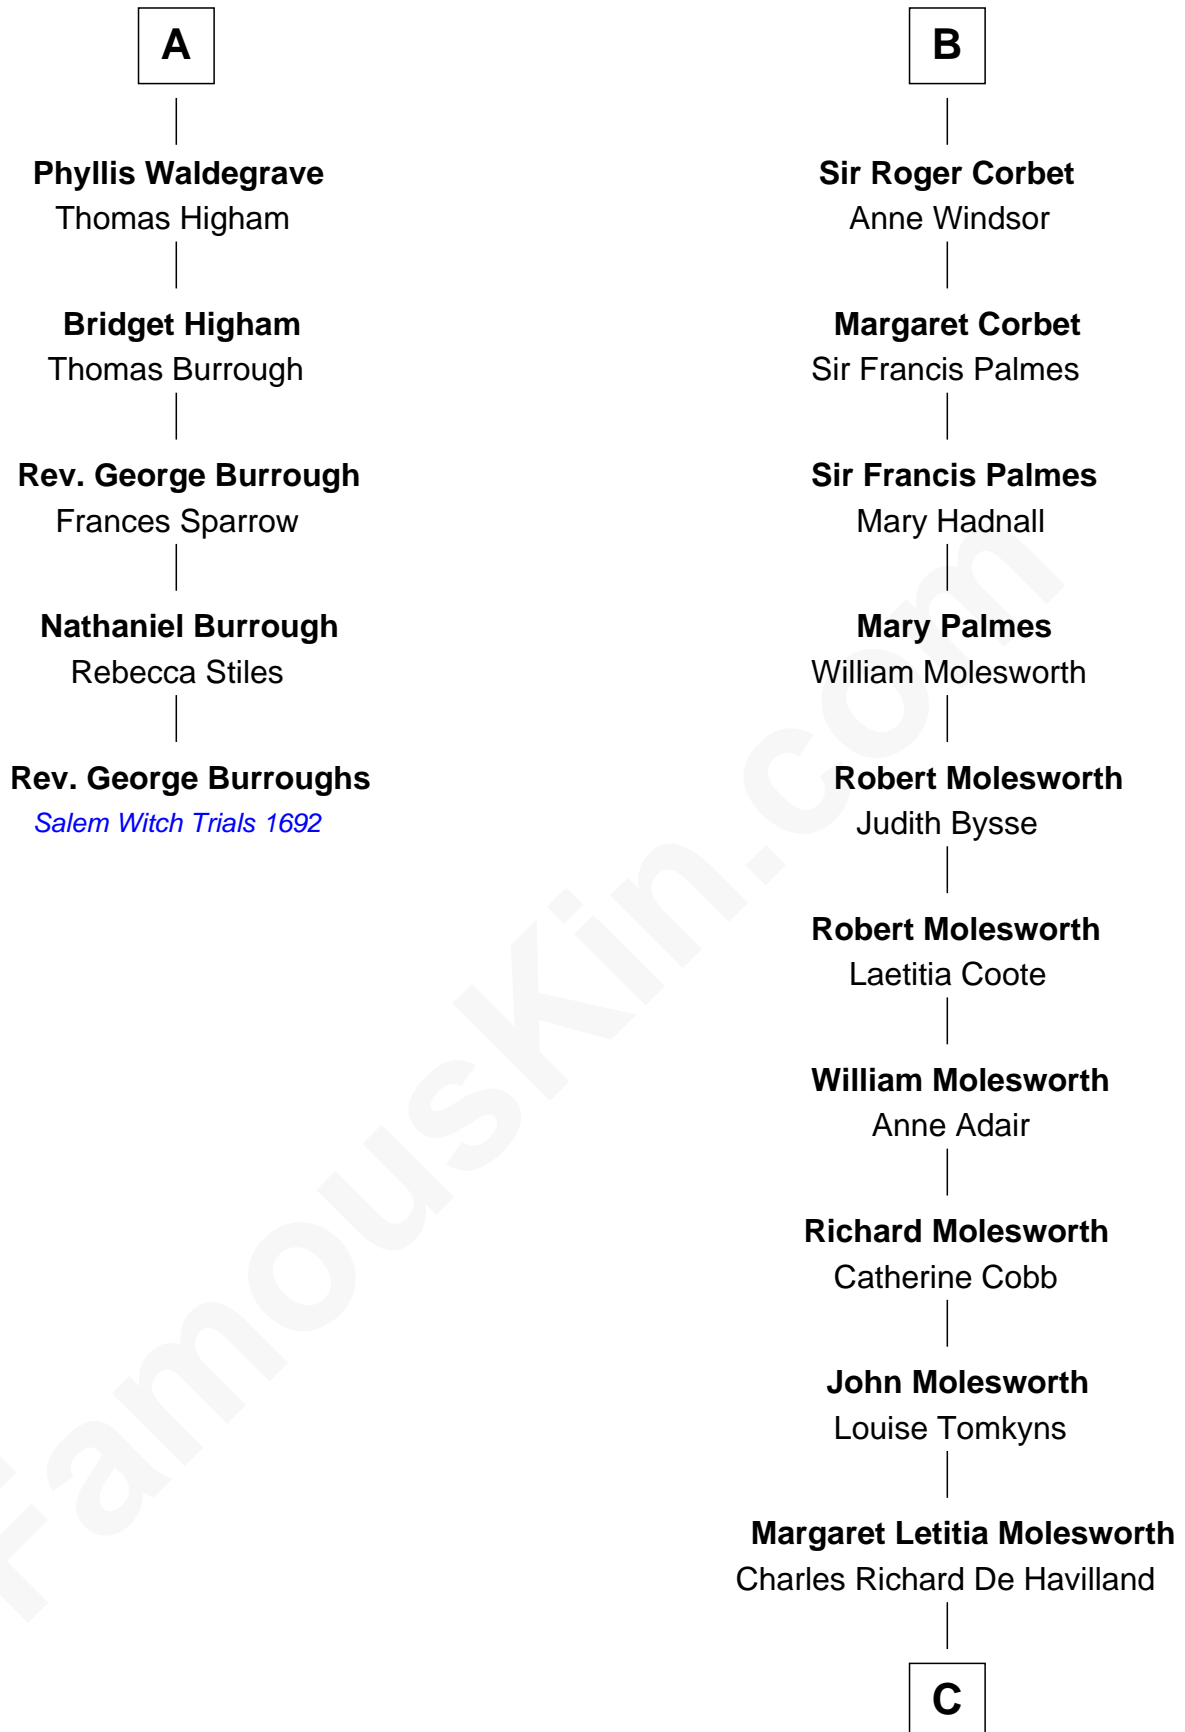

FamousKin.com

Relationship Chart of

Rev. George Burroughs
Executed for Witchcraft, Salem 1692

11th cousin 7 times removed of

Olivia De Havilland
Movie Actress

Bartholomew de Badlesmere
 Margaret de Clare

C

Walter Augustus De Havilland

Lillian Augusta Ruse

Olivia De Havilland

Movie Actress

FamousKin.com