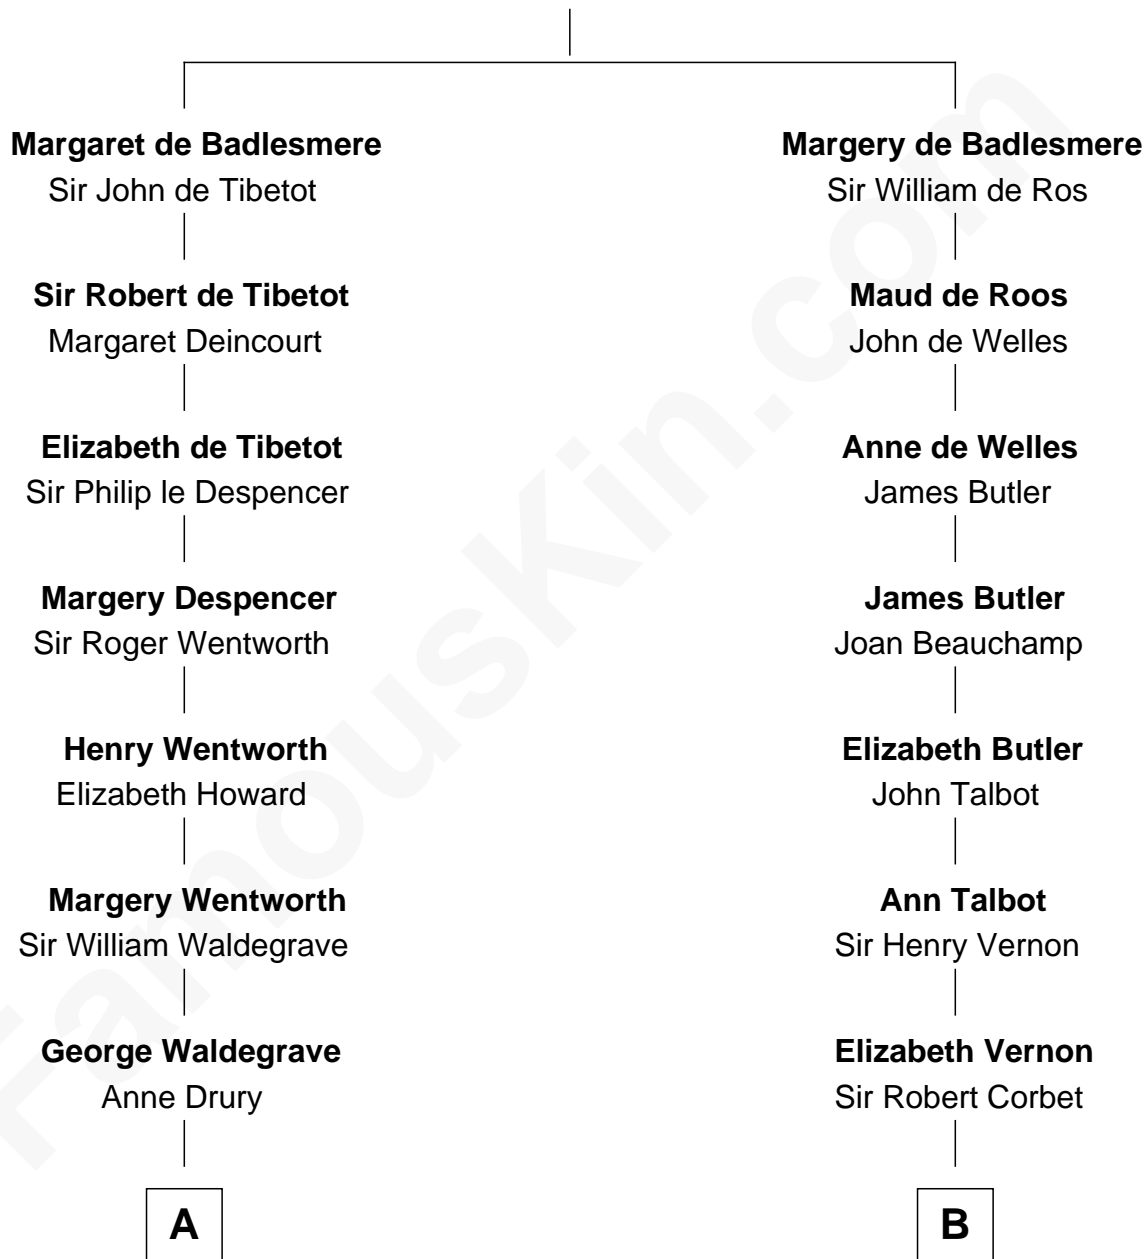

FamousKin.com

Relationship Chart of

Rev. George Burroughs
Executed for Witchcraft, Salem 1692

11th cousin 7 times removed of

Olivia De Havilland
Movie Actress

Bartholomew de Badlesmere
 Margaret de Clare

C

Walter Augustus De Havilland

Lillian Augusta Ruse

Olivia De Havilland

Movie Actress

FamousKin.com