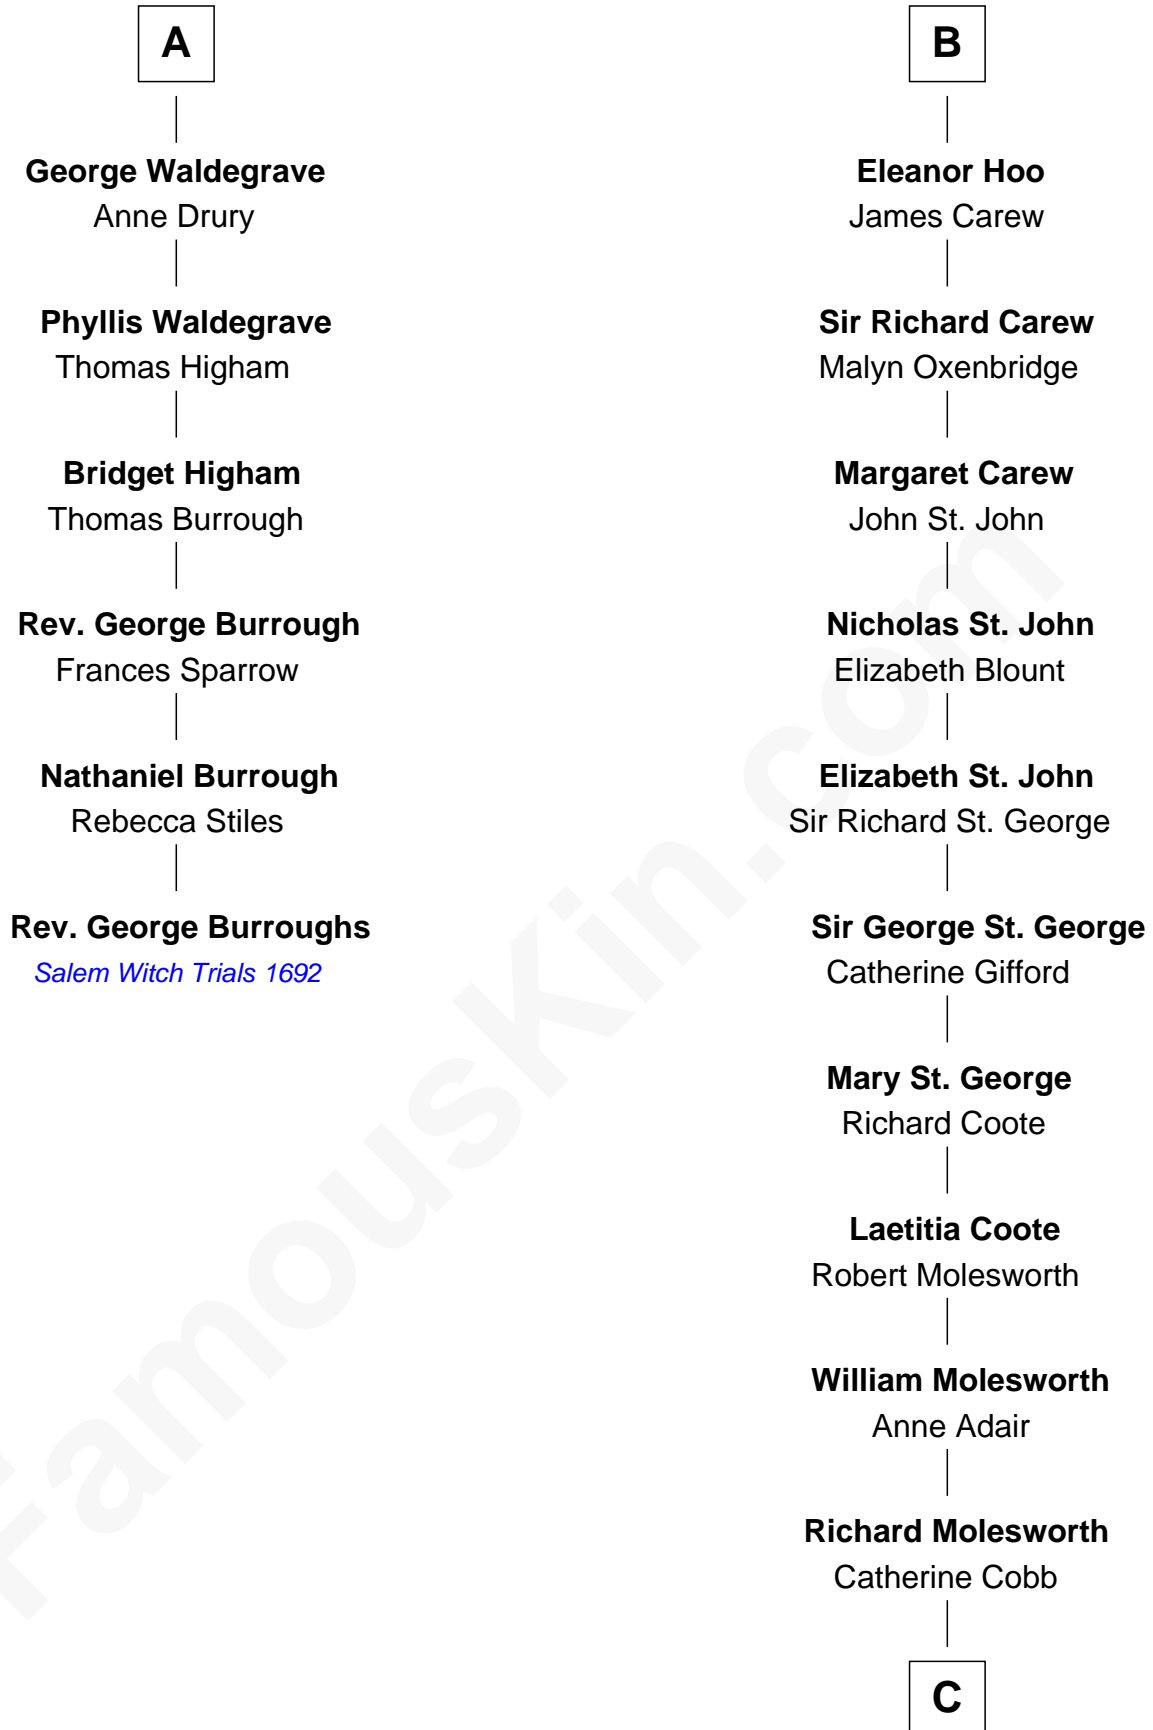

FamousKin.com Relationship Chart of

Rev. George Burroughs
Executed for Witchcraft, Salem 1692

12th cousin 8 times removed of

Olivia De Havilland
Movie Actress

Eudo la Zouche
Milicent de Cantilupe

Sir William la Zouche
Maud Lovel

Milicent la Zouche
Sir William Deincourt

Margaret Deincourt
Sir Robert de Tibetot

Elizabeth de Tibetot
Sir Philip le Despencer

Margery Despencer
Sir Roger Wentworth

Henry Wentworth
Elizabeth Howard

Margery Wentworth
Sir William Waldegrave

A

Eve la Zouche
Sir Maurice de Berkeley

Isabel de Berkeley
Sir Robert de Clifford

Sir Roger de Clifford
Maud de Beauchamp

Katherine de Clifford
Sir Ralph de Greystoke

Maud de Greystoke
Eudo de Welles

Sir Lionel de Welles
Joan de Waterton

Eleanor de Welles
Sir Thomas Hoo

B

C

John Molesworth

Louise Tomkyns

Margaret Letitia Molesworth

Charles Richard De Havilland

Walter Augustus De Havilland