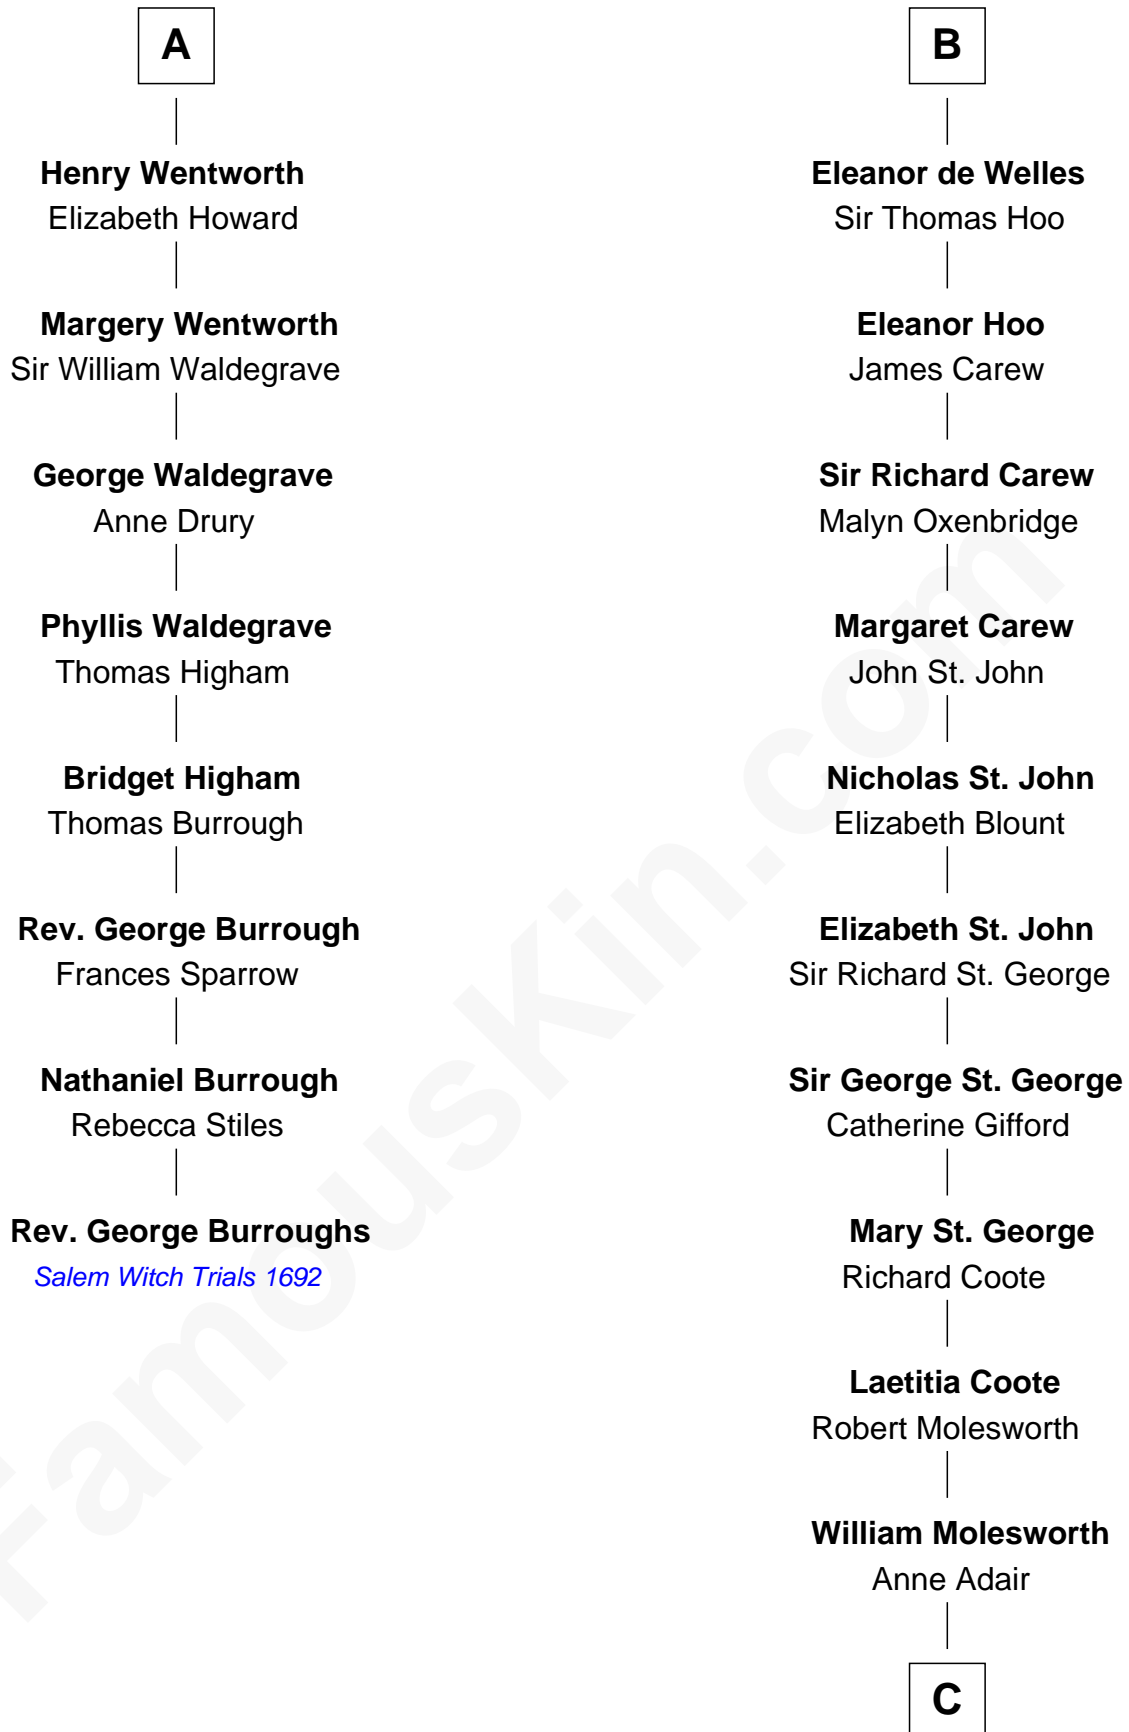

FamousKin.com Relationship Chart of

Rev. George Burroughs
Executed for Witchcraft, Salem 1692

14th cousin 7 times removed of

Olivia De Havilland
Movie Actress

C

Richard Molesworth

Catherine Cobb

John Molesworth

Louise Tomkyns

Margaret Letitia Molesworth

Charles Richard De Havilland

Walter Augustus De Havilland

Lillian Augusta Ruse

Olivia De Havilland

Movie Actress

FamousKin.com