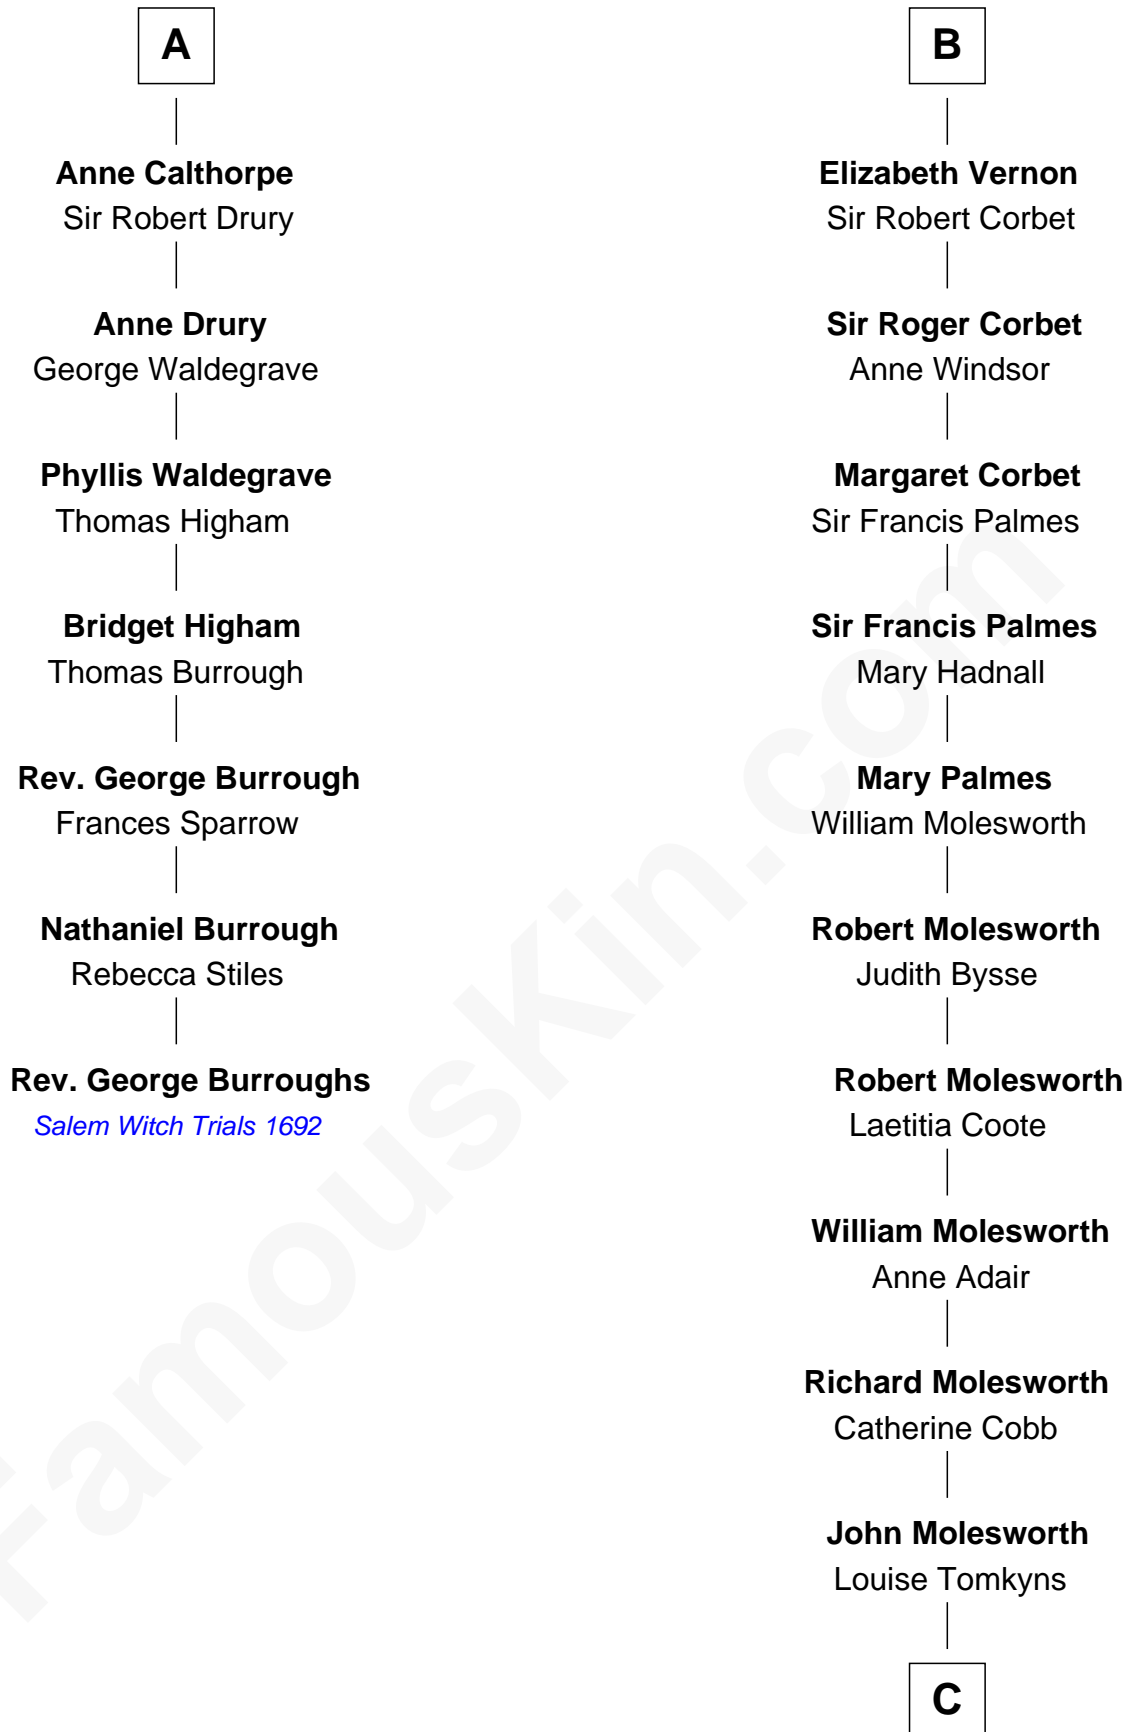

FamousKin.com

Relationship Chart of

Rev. George Burroughs

Executed for Witchcraft, Salem 1692

13th cousin 6 times removed of

Joan Fontaine

Movie Actress

King Edward I
Eleanor of Castile

C

Margaret Letitia Molesworth
Charles Richard De Havilland

Walter Augustus De Havilland
Lillian Augusta Ruse

Joan Fontaine
Movie Actress

FamousKin.com