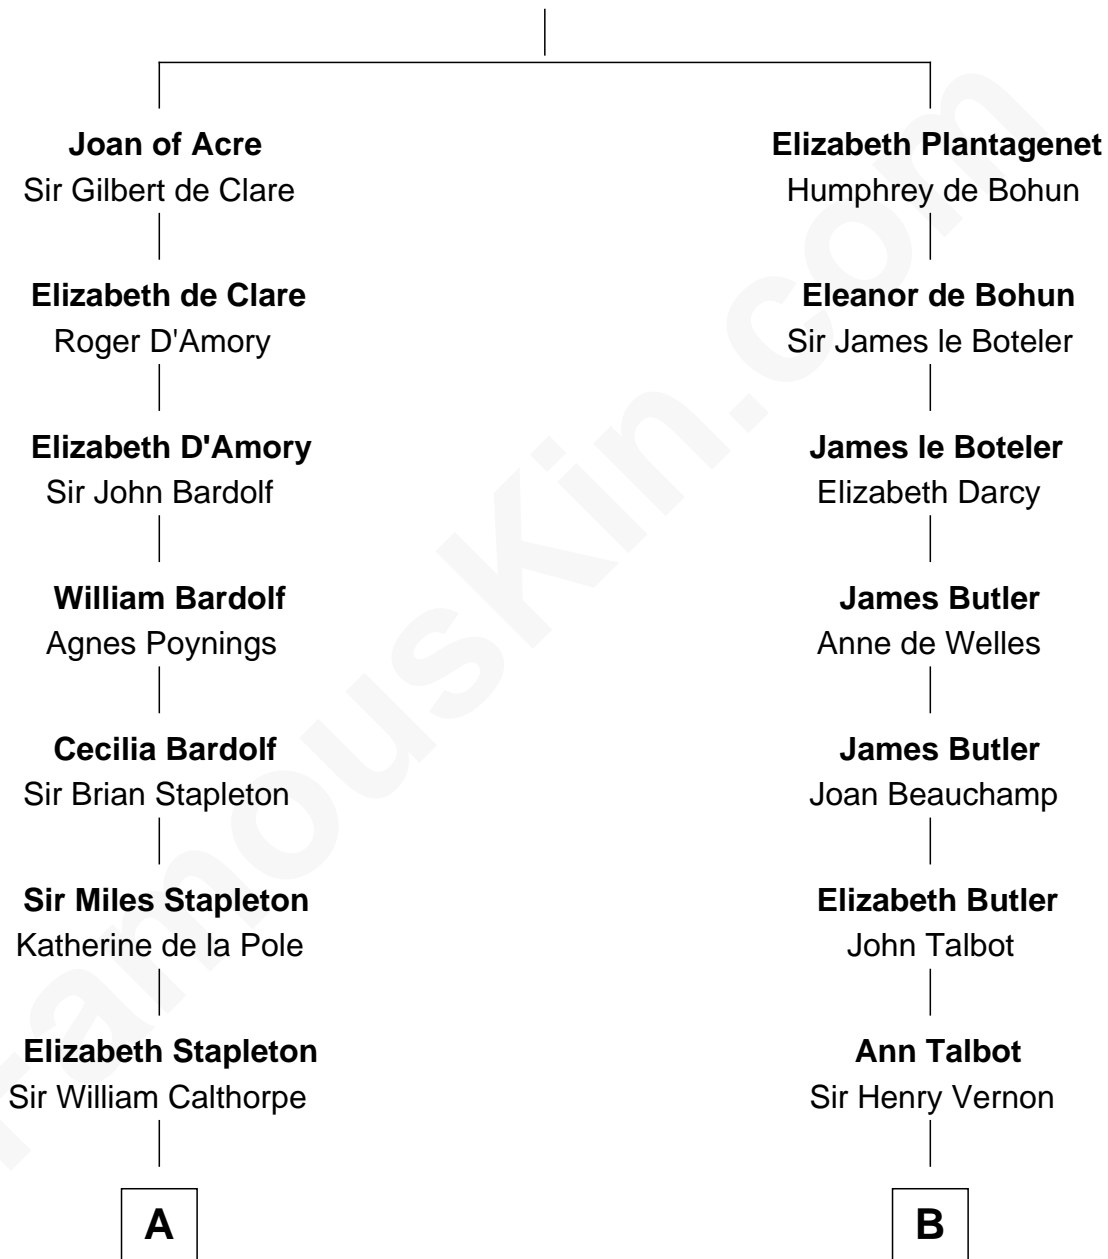

FamousKin.com

Relationship Chart of

Rev. George Burroughs

Executed for Witchcraft, Salem 1692

13th cousin 6 times removed of

Joan Fontaine

Movie Actress

King Edward I
Eleanor of Castile

C

Margaret Letitia Molesworth
Charles Richard De Havilland

Walter Augustus De Havilland
Lillian Augusta Ruse

Joan Fontaine
Movie Actress

FamousKin.com