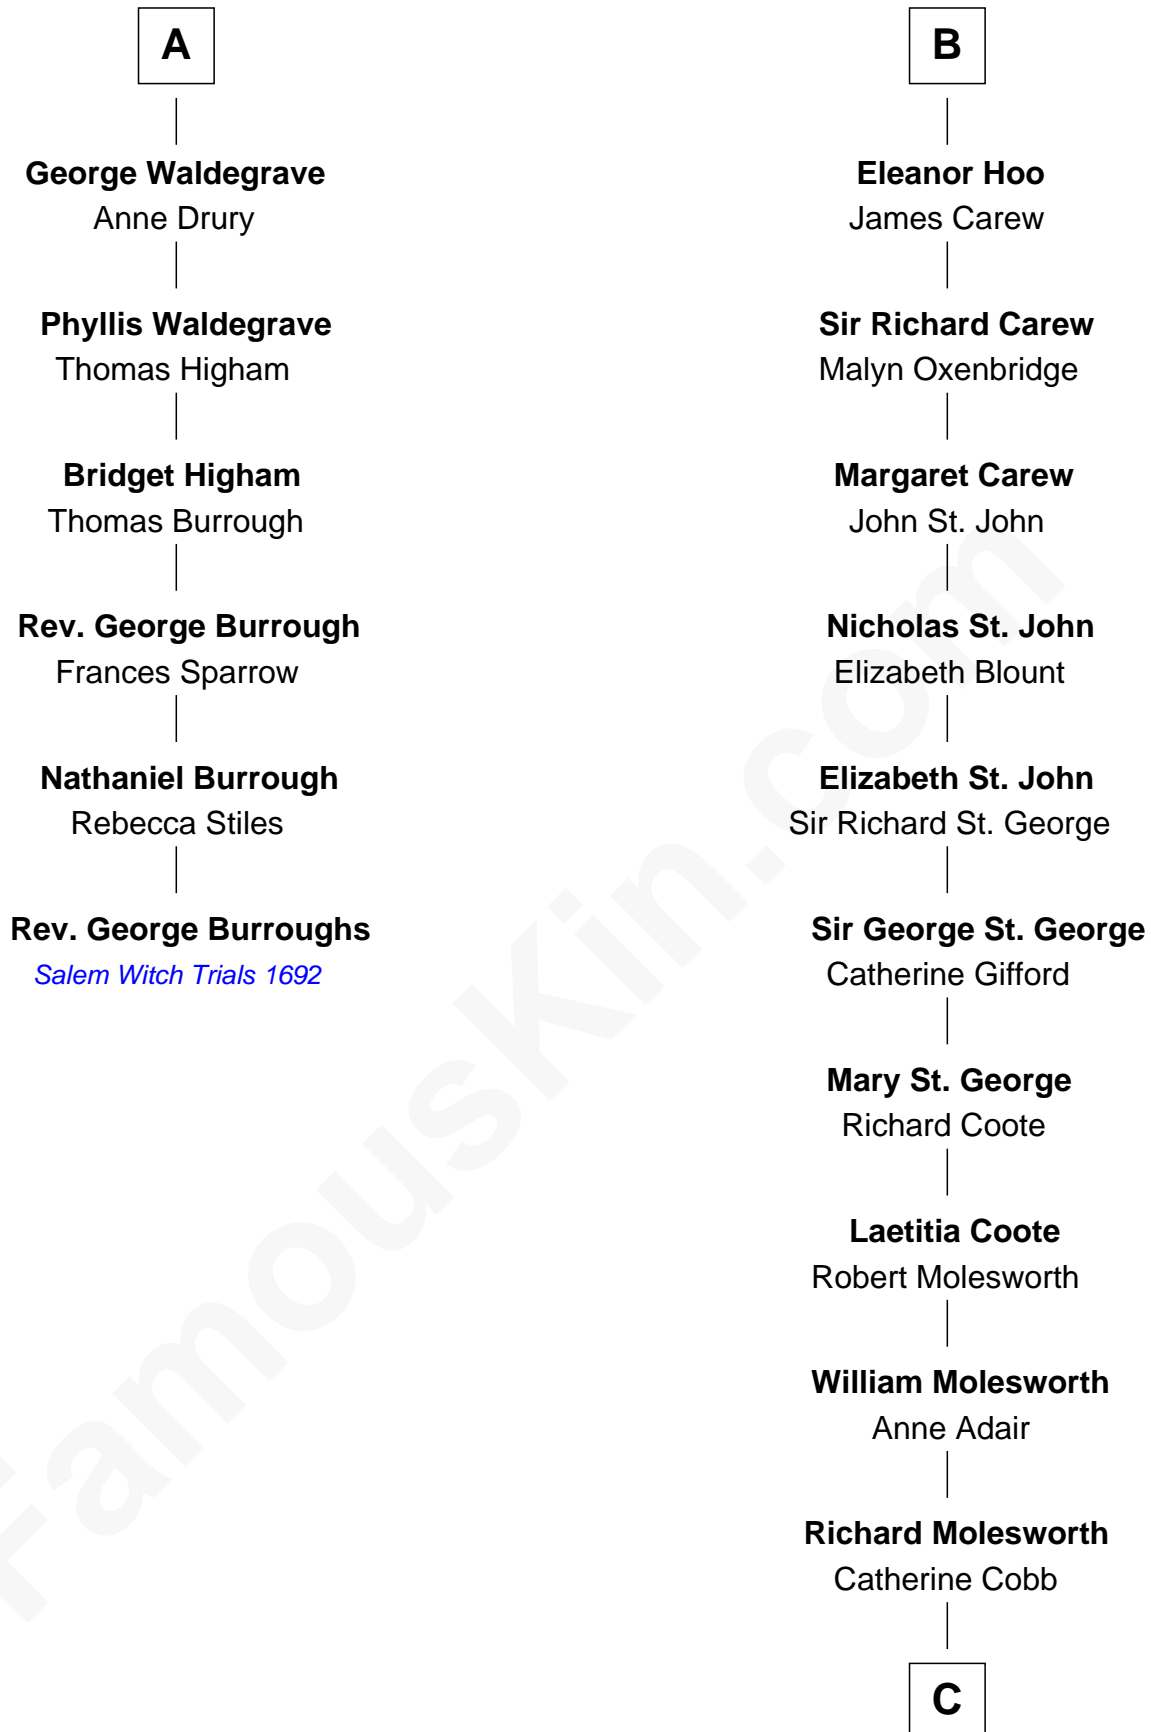

## Relationship Chart of

**Rev. George Burroughs**  
*Executed for Witchcraft, Salem 1692*

12th cousin 8 times removed of

**Joan Fontaine**  
*Movie Actress*

**C**

**John Molesworth**

Louise Tomkyns

**Margaret Letitia Molesworth**

Charles Richard De Havilland

**Walter Augustus De Havilland**

Lillian Augusta Ruse

**Joan Fontaine**

*Movie Actress*