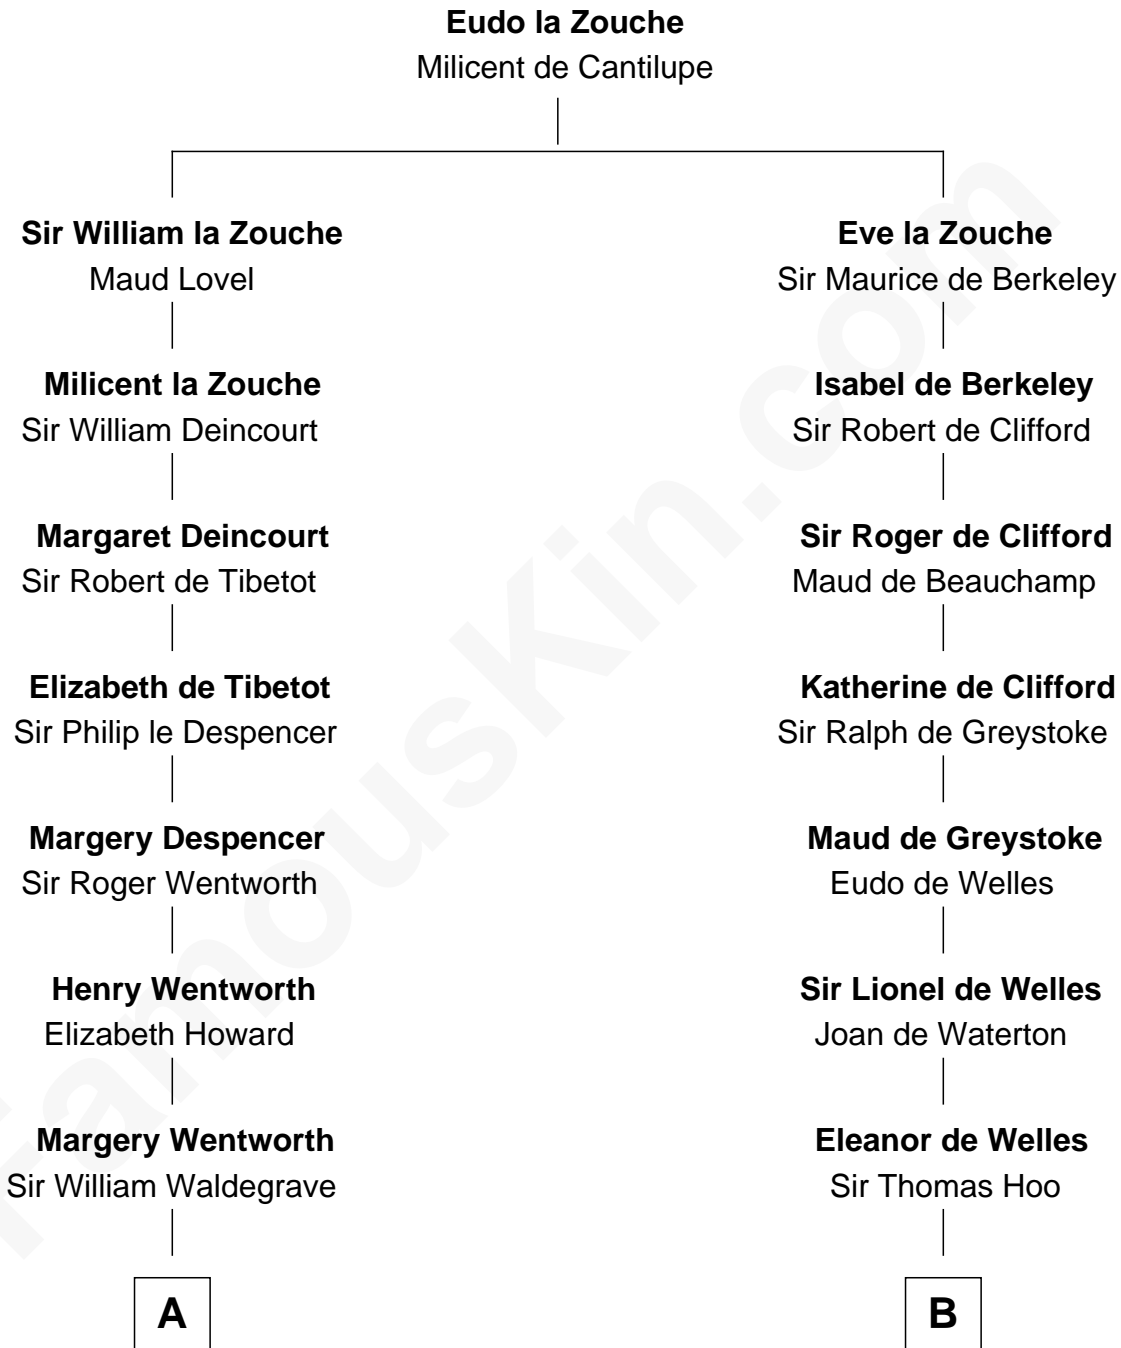

# FamousKin.com

## Relationship Chart of

**Rev. George Burroughs**  
*Executed for Witchcraft, Salem 1692*

12th cousin 8 times removed of

**Joan Fontaine**  
*Movie Actress*

**C**

**John Molesworth**

Louise Tomkyns

**Margaret Letitia Molesworth**

Charles Richard De Havilland

**Walter Augustus De Havilland**

Lillian Augusta Ruse

**Joan Fontaine**

*Movie Actress*