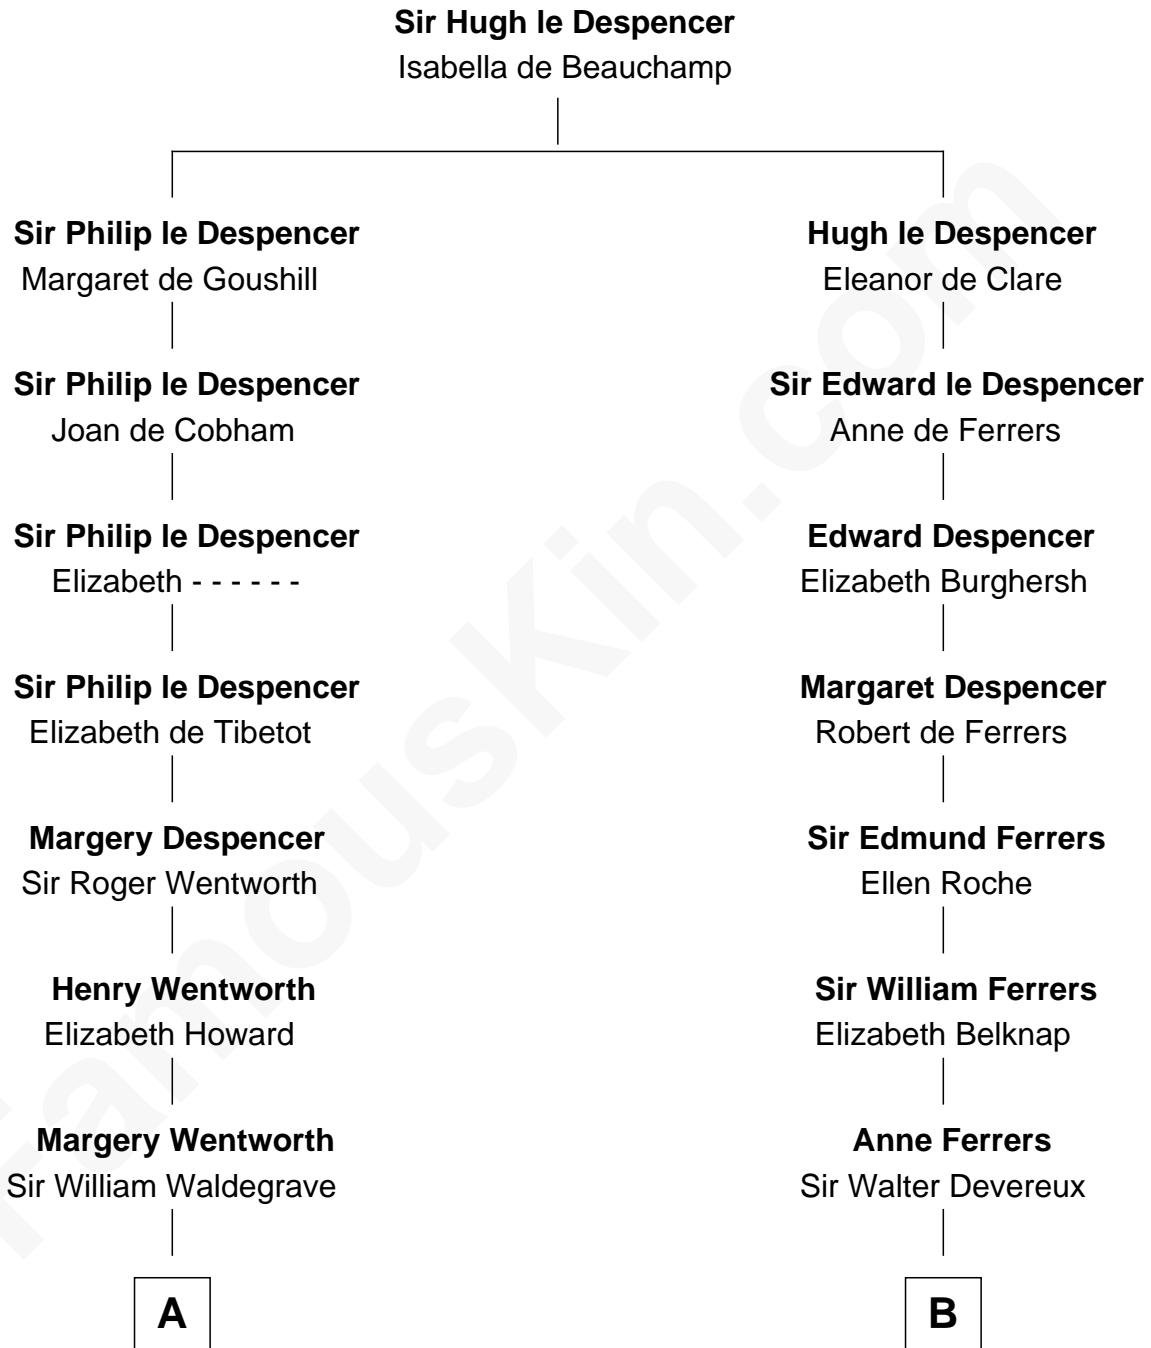

FamousKin.com

Relationship Chart of

Rev. George Burroughs
Executed for Witchcraft, Salem 1692

12th cousin 8 times removed of

Joan Fontaine
Movie Actress

C

John Molesworth

Louise Tomkyns

Margaret Letitia Molesworth

Charles Richard De Havilland

Walter Augustus De Havilland

Lillian Augusta Ruse

Joan Fontaine

Movie Actress

FamousKin.com