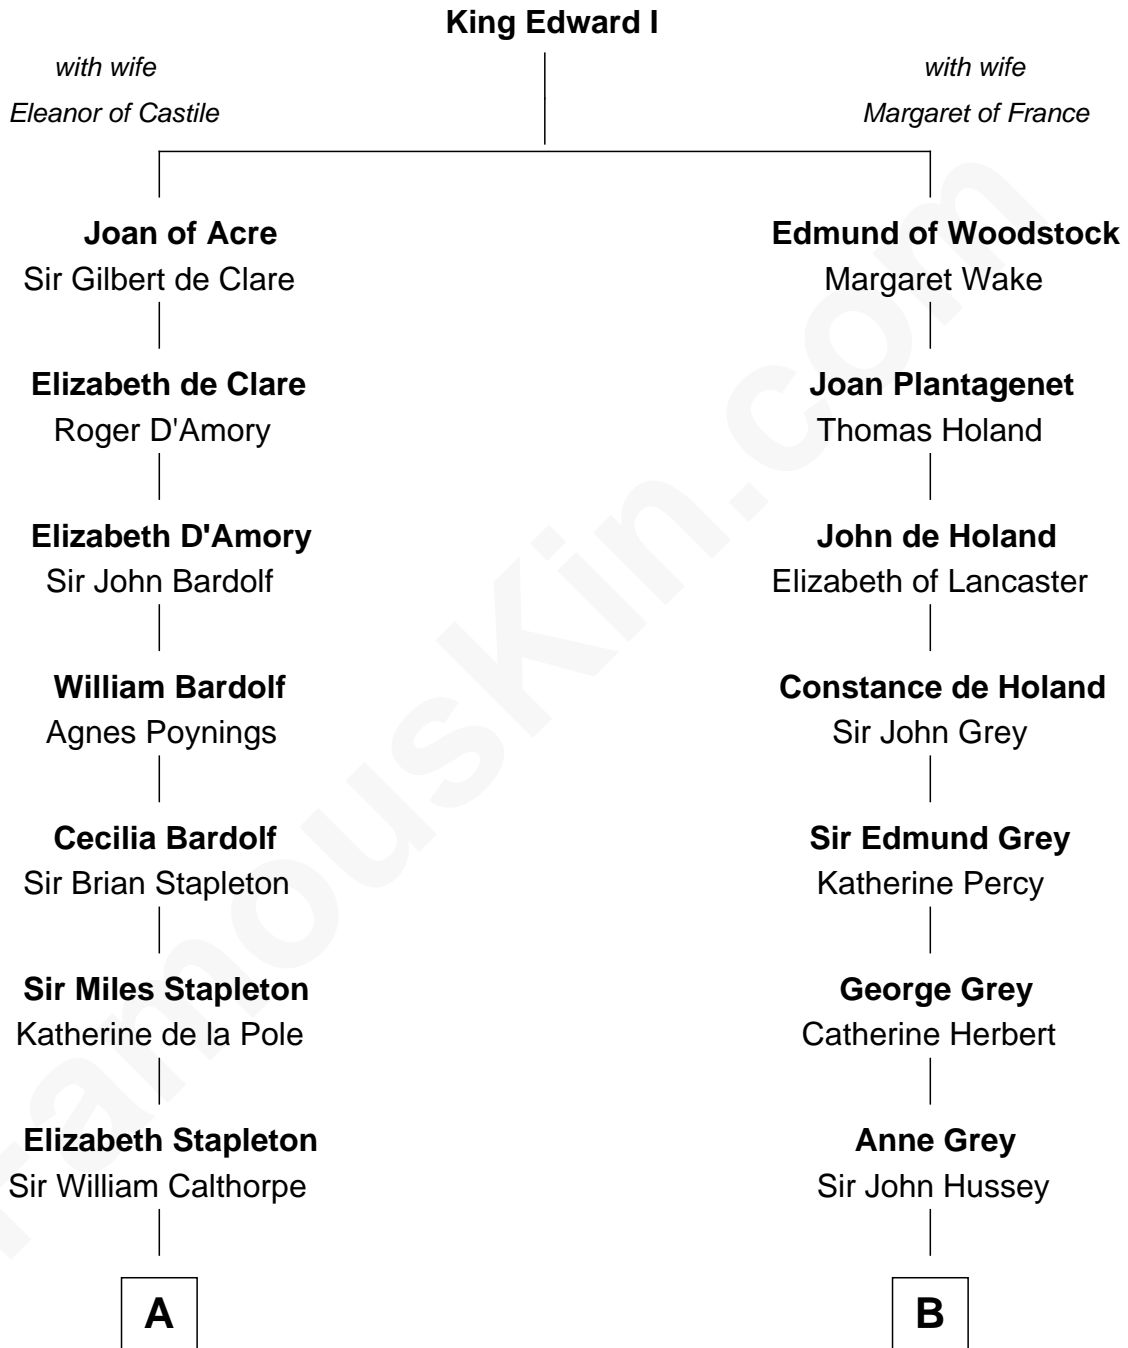

FamousKin.com

Relationship Chart of

Rev. George Burroughs

Executed for Witchcraft, Salem 1692

13th cousin 1 time removed of

DeWitt Clinton

6th Governor of New York

A

Anne Calthorpe
Sir Robert Drury

Anne Drury
George Waldegrave

Phyllis Waldegrave
Thomas Higham

Bridget Higham
Thomas Burrough

Rev. George Burrough
Frances Sparrow

Nathaniel Burrough
Rebecca Stiles

Rev. George Burroughs
Salem Witch Trials 1692