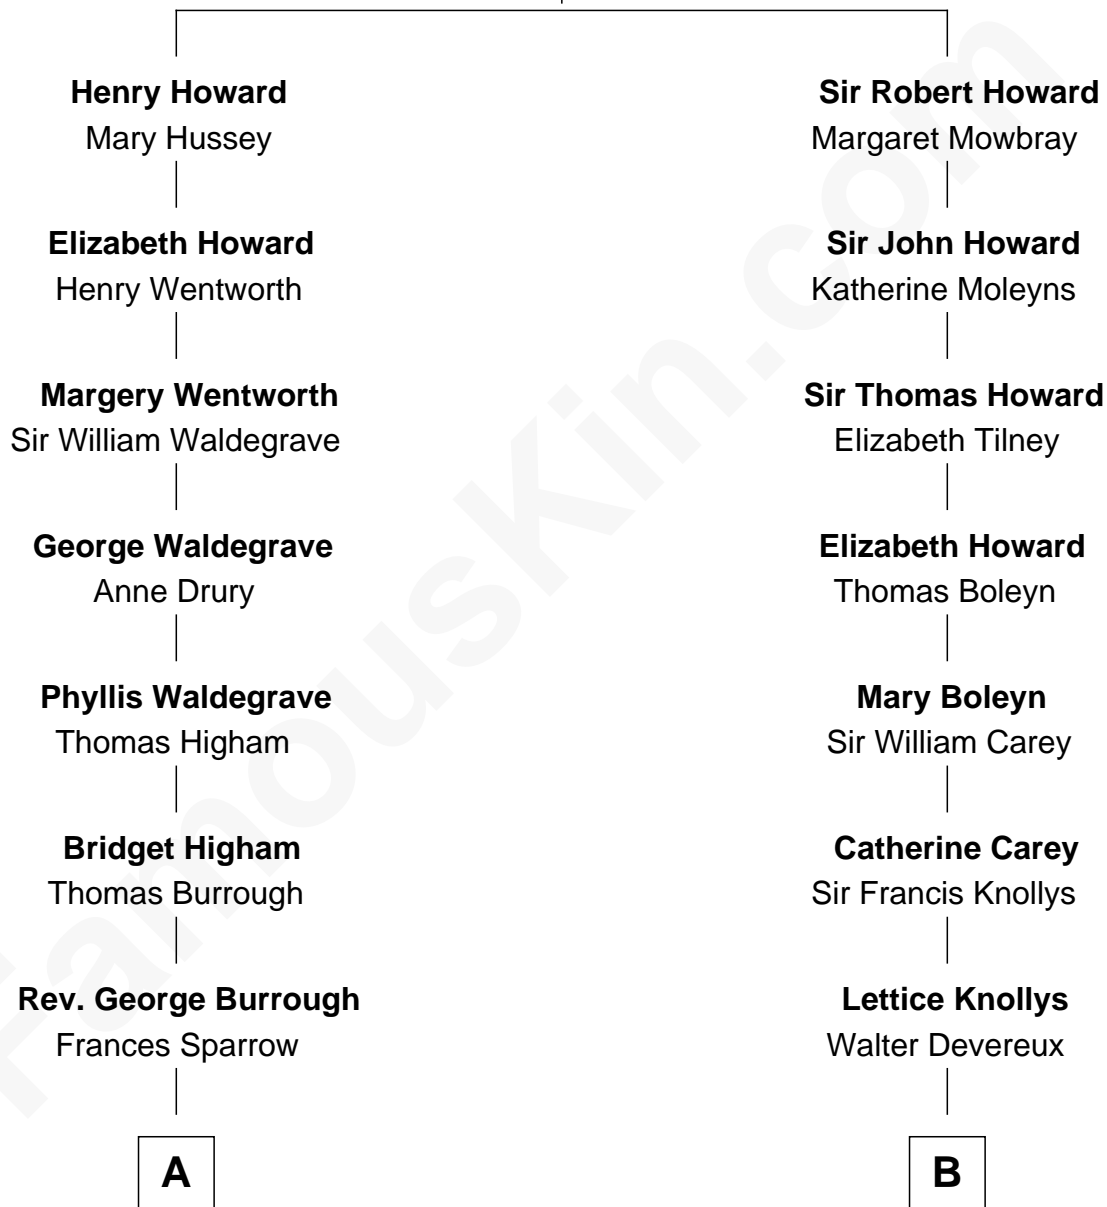

FamousKin.com

Relationship Chart of

Rev. George Burroughs

Executed for Witchcraft, Salem 1692

8th cousin 6 times removed of

Lt. Gen. James Brudenell

Leader of the "Charge of the Light Brigade"

Sir John Howard

Alice Tendring

A

Nathaniel Burrough

Rebecca Stiles

Rev. George Burroughs

Salem Witch Trials 1692

B

Sir Robert Devereux