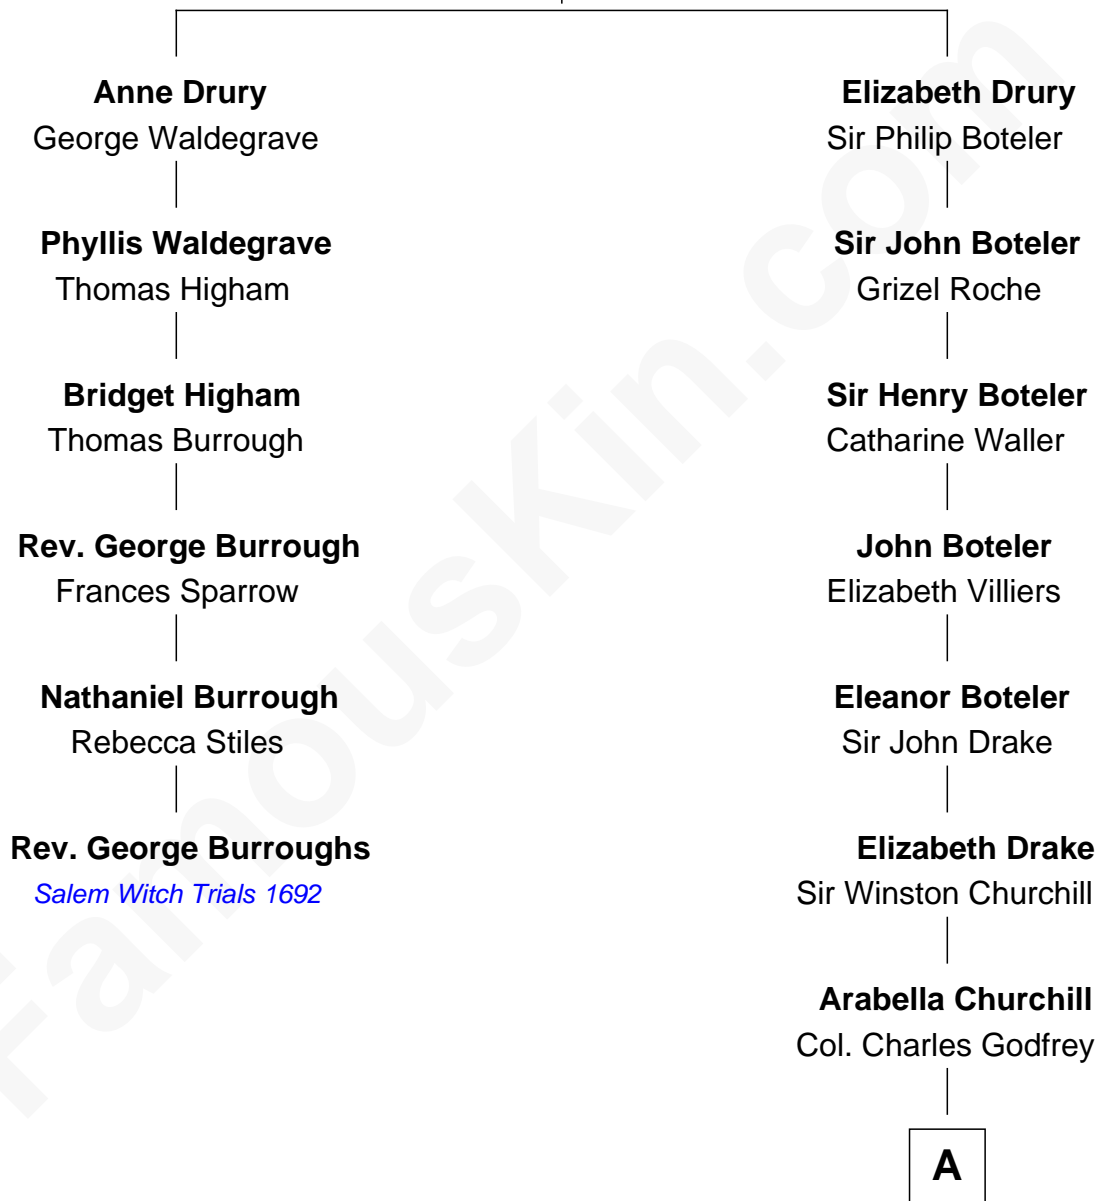

FamousKin.com

Relationship Chart of

Rev. George Burroughs

Executed for Witchcraft, Salem 1692

5th cousin 6 times removed of

Lt. Gen. James Brudenell

Leader of the "Charge of the Light Brigade"

Sir Robert Drury
Anne Calthorpe

A

Charlotte Godfrey

Hugh Boscawen

Anne Boscawen

Sir Cecil Bishopp

Anne Bishopp

Robert Brudenell

Robert Brudenell

Penelope Anne Cooke

Lt. Gen. James Brudenell

Charge of the Light Brigade Leader