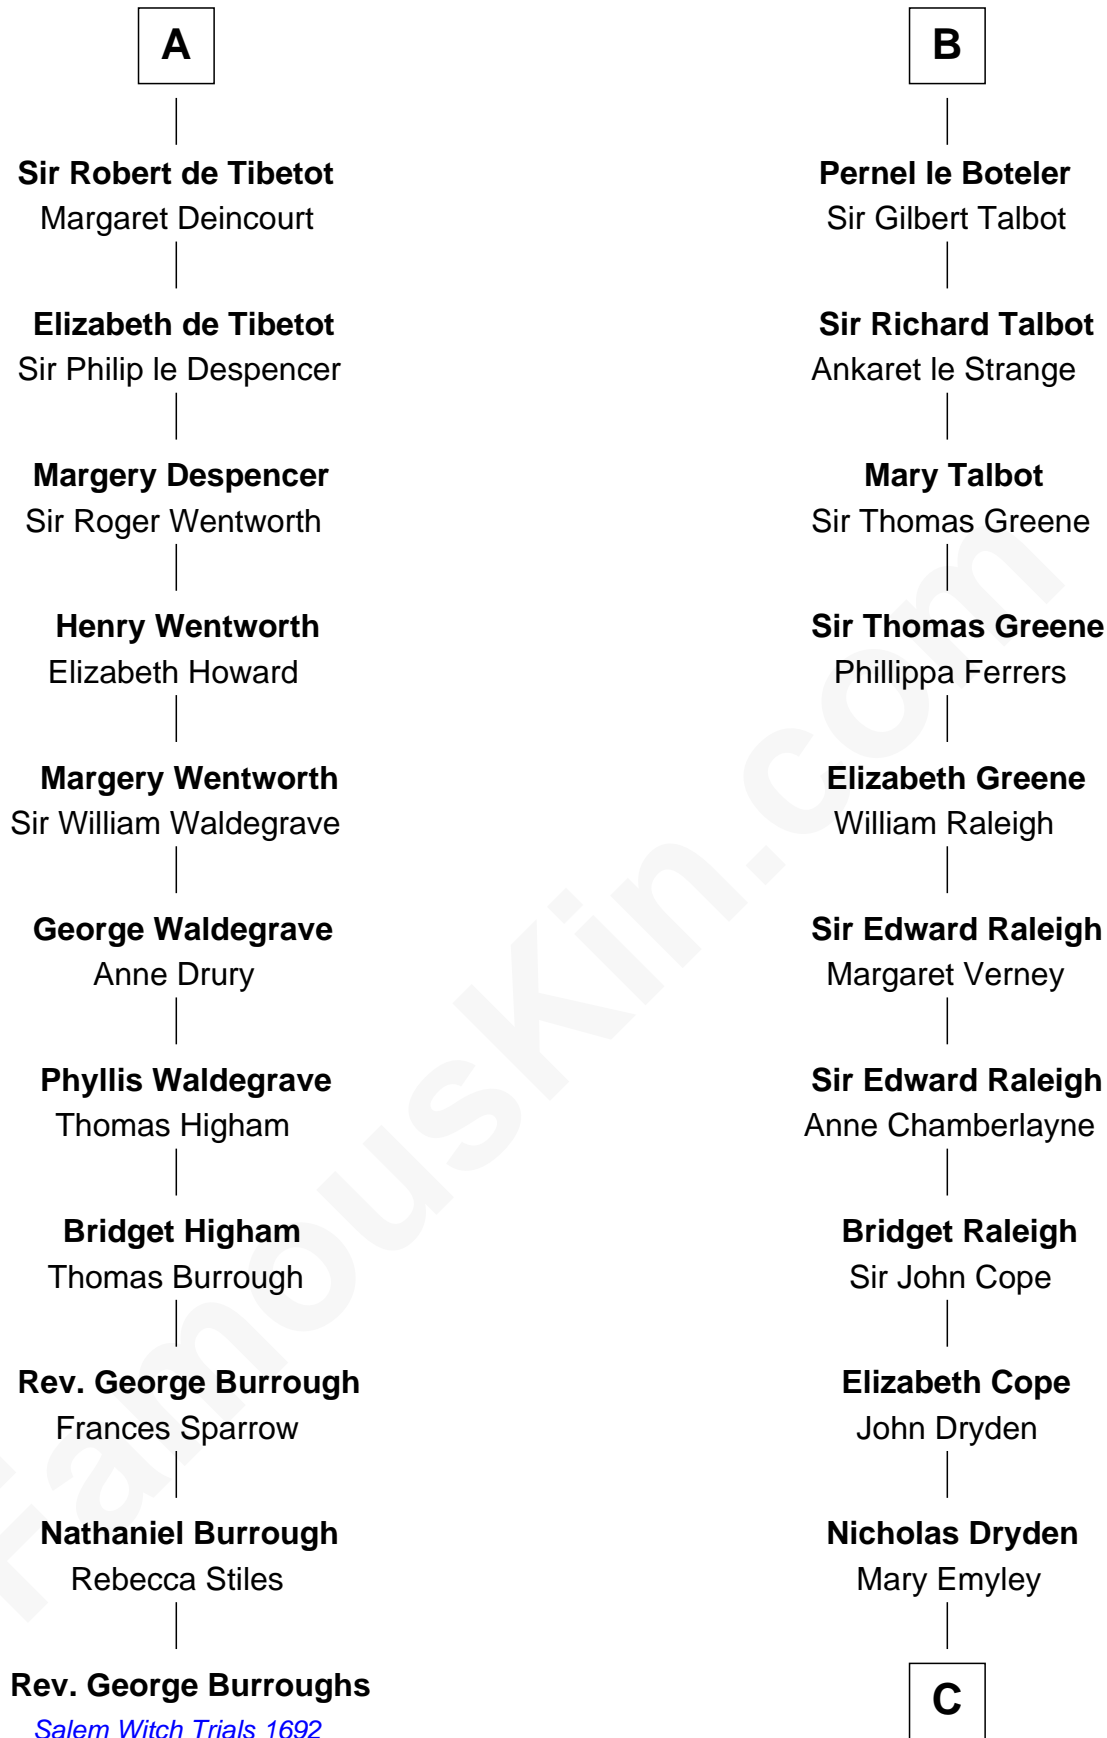

FamousKin.com

Relationship Chart of

Rev. George Burroughs

Executed for Witchcraft, Salem 1692

17th cousin 2 times removed of

Jonathan Swift

Author of Gulliver's Travels

C