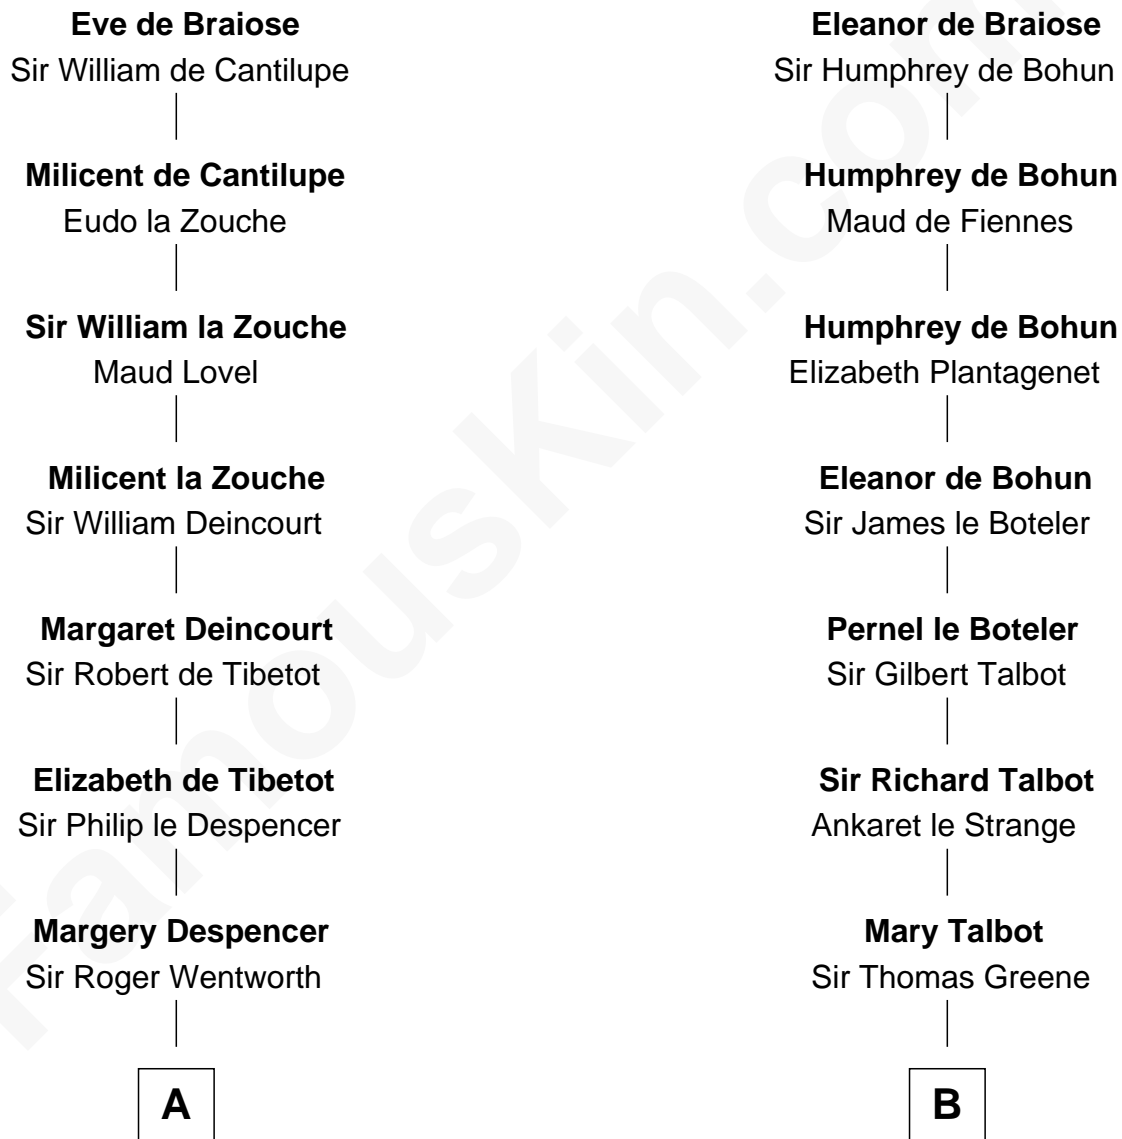

## Relationship Chart of

### Rev. George Burroughs

*Executed for Witchcraft, Salem 1692*

14th cousin 2 times removed of

**Jonathan Swift**

*Author of Gulliver's Travels*

**William de Braiose**

Eva Marshal

**A**

**Henry Wentworth**

Elizabeth Howard

**Margery Wentworth**

Sir William Waldegrave

**George Waldegrave**

Anne Drury

**Phyllis Waldegrave**

Thomas Higham