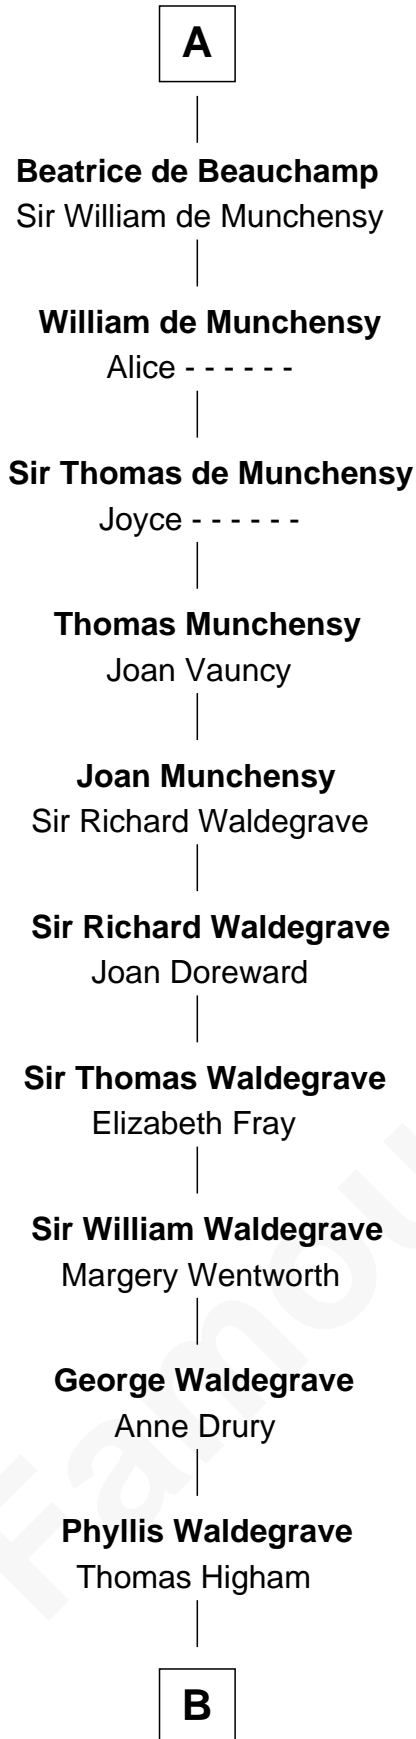

# FamousKin.com Relationship Chart of

**Rev. George Burroughs**  
*Executed for Witchcraft, Salem 1692*

6th cousin 14 times removed of

**Robert Fitzwalter**  
*Magna Carta Surety*

**Fulbert of Falaise**

**B**

—  
**Bridget Higham**

Thomas Burrough

—  
**Rev. George Burrough**

Frances Sparrow

—  
**Nathaniel Burrough**

Rebecca Stiles

—  
**Rev. George Burroughs**

*Salem Witch Trials 1692*