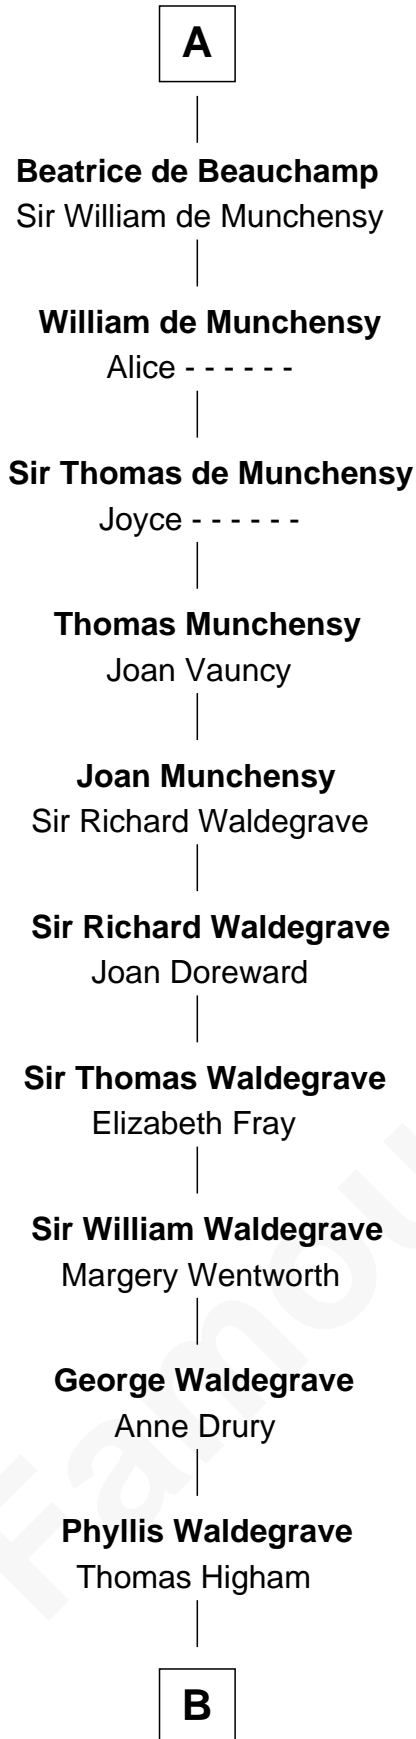

FamousKin.com

Relationship Chart of

Rev. George Burroughs

Executed for Witchcraft, Salem 1692

6th cousin 14 times removed of

Robert Fitzwalter
Magna Carta Surety

Richard II of Normandy
Judith of Brittany

Robert I of Normandy
Herleve of Falaise

William I, King of England
Matilda of Flanders

Henry I, King of England
Maud of Scotland

Maud of England
Geoffrey Plantagenet

Henry II, King of England
Ida de Tony

Sir William Longespee
Ela of Salisbury

Ida Longespee
Sir William de Beauchamp

Robert I of Normandy
Herleve of Falaise

Adelaide of Normandy
Lambert II of Lens

Judith of Lens
Waltheof II of Northumbria

Maud of Northumberland
Simon I de St. Liz

Maud de St. Liz
Robert Fitzrichard

Sir Walter Fitzrobert
Maud de Lucy

Robert Fitzwalter
Magna Carta Surety

A

B

—
Bridget Higham

Thomas Burrough

—
Rev. George Burrough

Frances Sparrow

—
Nathaniel Burrough