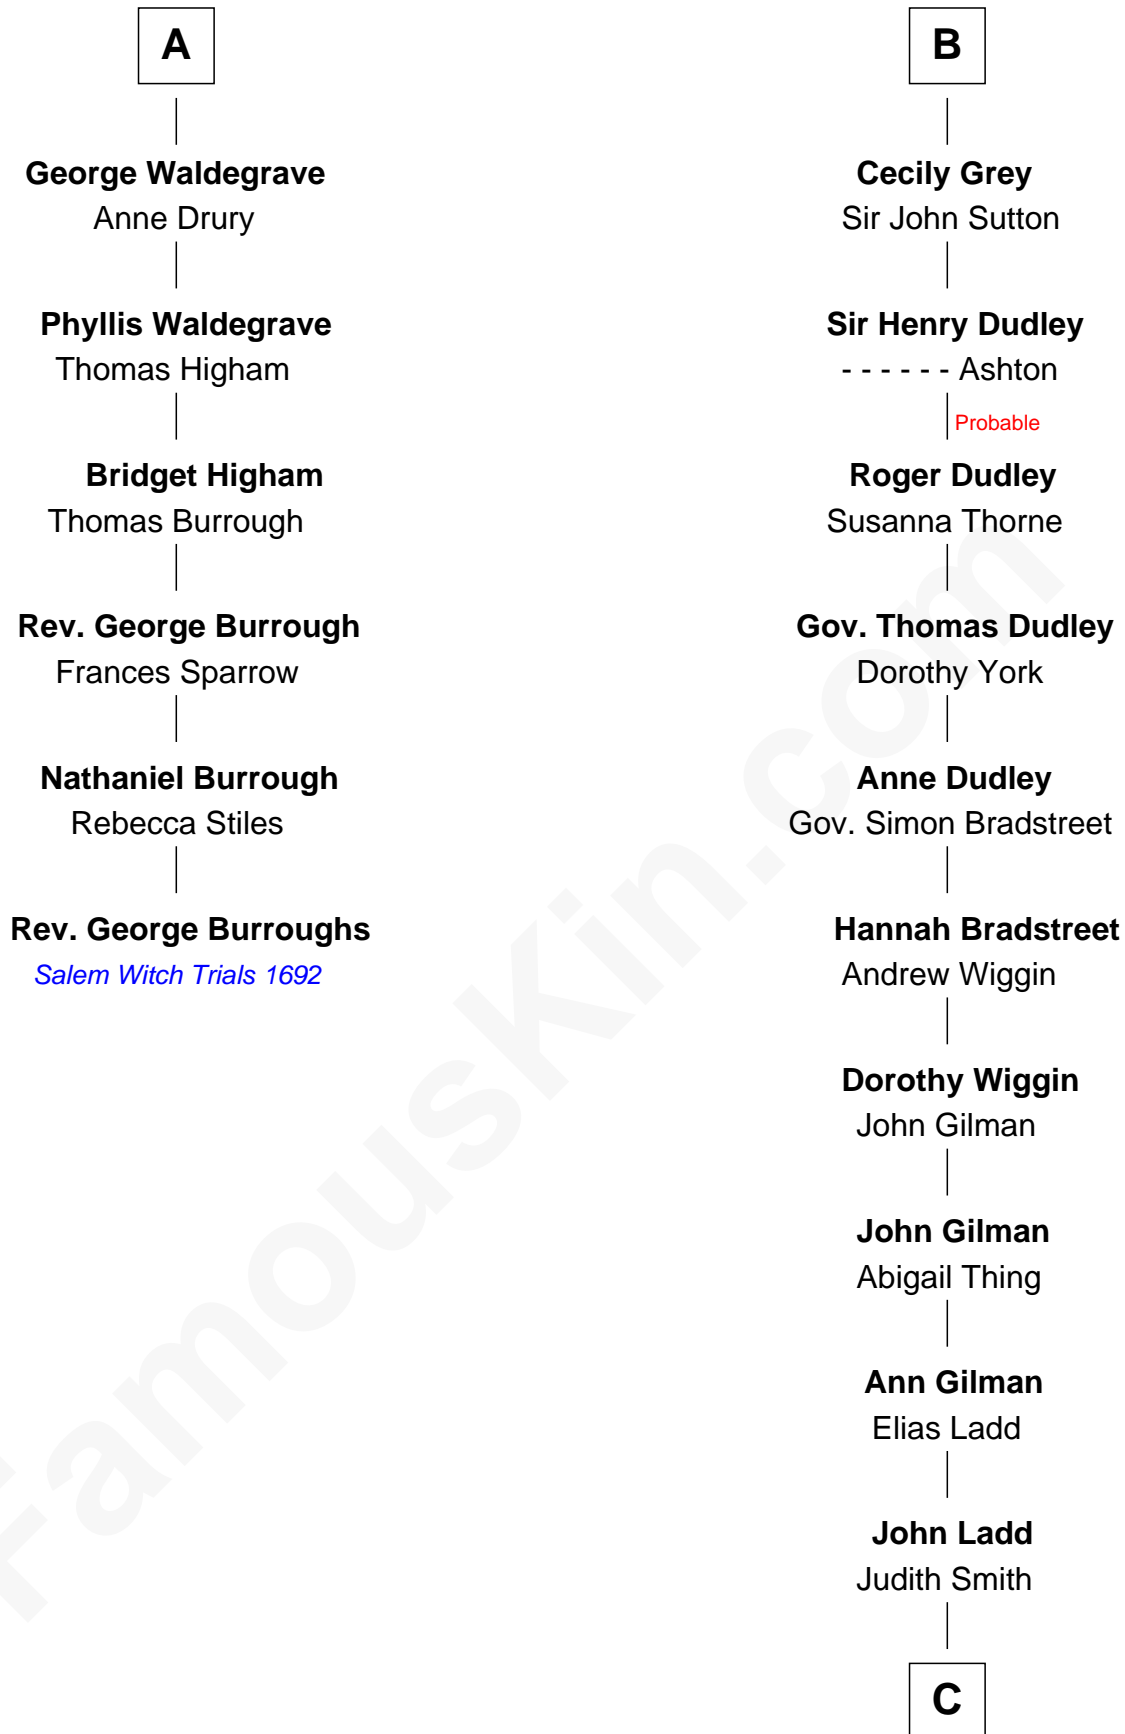

FamousKin.com

Relationship Chart of

Rev. George Burroughs

Executed for Witchcraft, Salem 1692

12th cousin 9 times removed of

Alan Ladd

Movie Actor

William de Ros
Maude de Vaux

C

—
Josiah Ladd

Nancy Ladd

—
Alvaro Ladd

Nancy Shotwell

—
Oscar F. Ladd

Julia Henrietta Meigs

—
Alan Harwood Ladd