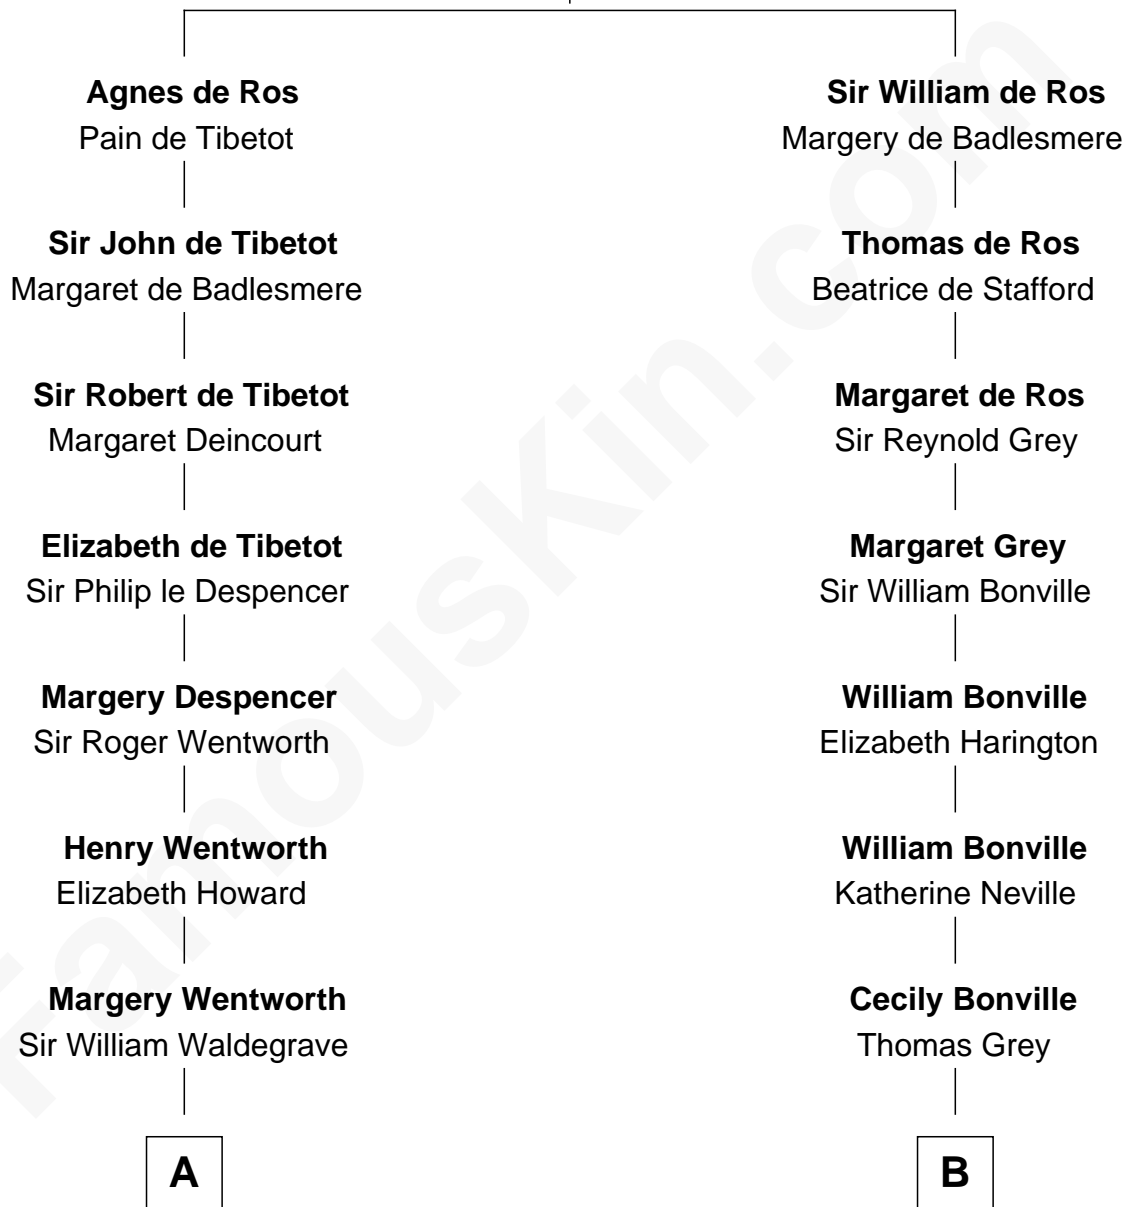

FamousKin.com

Relationship Chart of

Rev. George Burroughs

Executed for Witchcraft, Salem 1692

12th cousin 9 times removed of

Alan Ladd

Movie Actor

William de Ros
Maude de Vaux

C

—
Josiah Ladd

Nancy Ladd

—
Alvaro Ladd

Nancy Shotwell

—
Oscar F. Ladd

Julia Henrietta Meigs

—
Alan Harwood Ladd

Selina Raleigh

—
Alan Ladd

Movie Actor

FamousKin.com