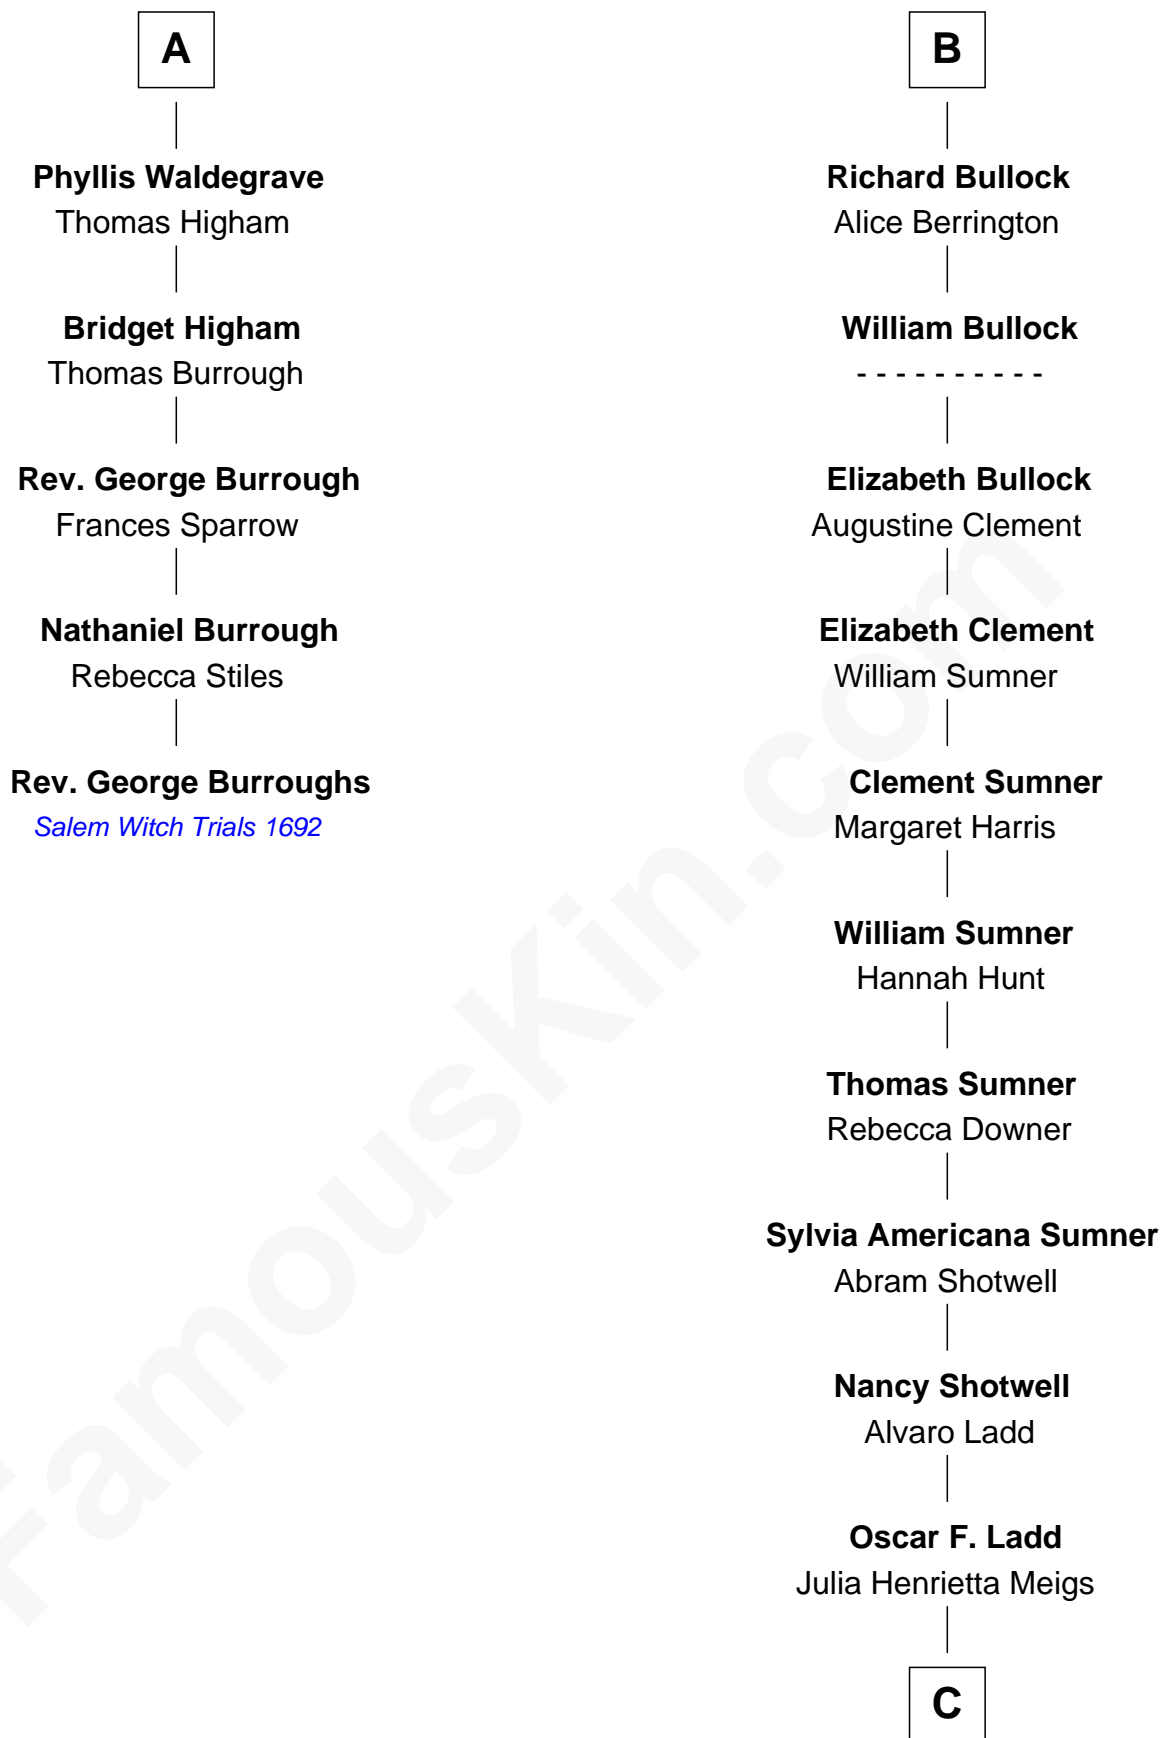

FamousKin.com

Relationship Chart of

Rev. George Burroughs

Executed for Witchcraft, Salem 1692

11th cousin 7 times removed of

Alan Ladd

Movie Actor

Bartholomew de Badlesmere

Margaret de Clare

Margaret de Badlesmere

Sir John de Tibetot

Sir Robert de Tibetot

Margaret Deincourt

Elizabeth de Tibetot

Sir Philip le Despencer

Margery Despencer

Sir Roger Wentworth

Henry Wentworth

Elizabeth Howard

Margery Wentworth

Sir William Waldegrave

George Waldegrave

Anne Drury

A

Joan de Vere

Sir William Norreys

Margaret Norreys

Gilbert Bullock

Thomas Bullock

Alice Kingsmill

B

C