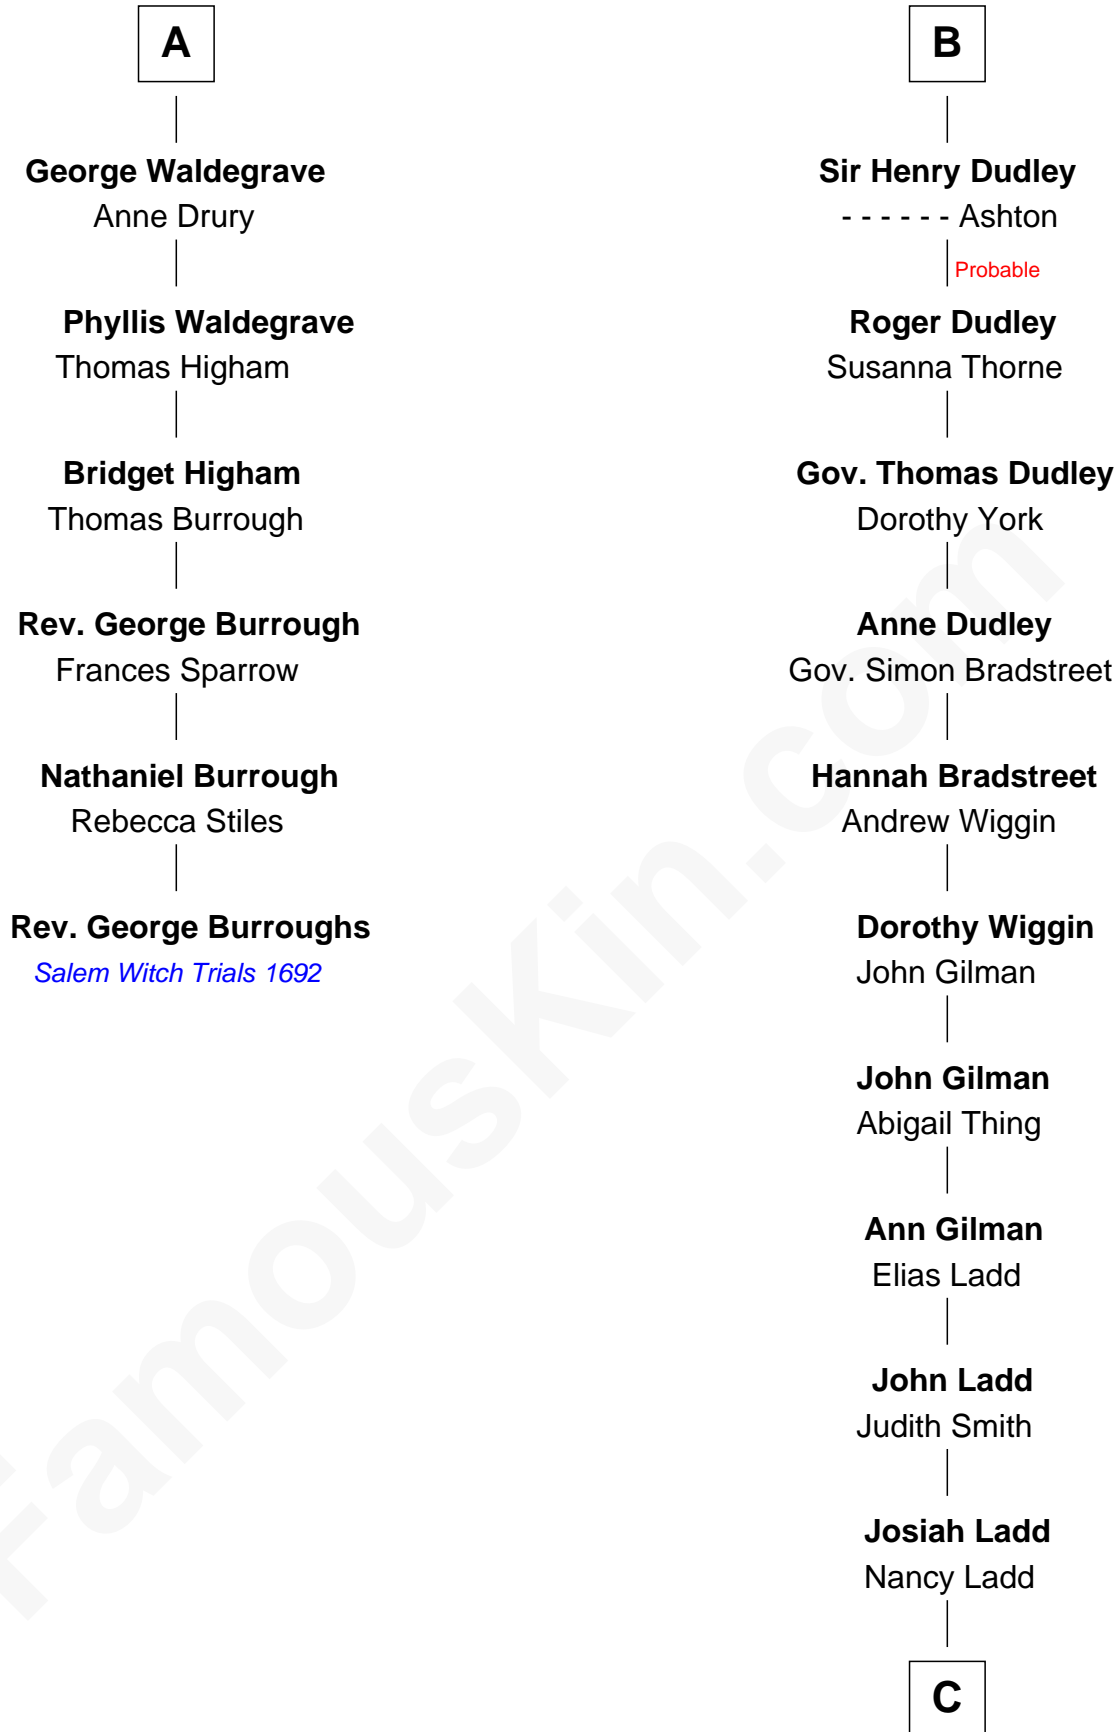

FamousKin.com

Relationship Chart of

Rev. George Burroughs

Executed for Witchcraft, Salem 1692

12th cousin 8 times removed of

Alan Ladd

Movie Actor

C

Alvaro Ladd
Nancy Shotwell

Oscar F. Ladd
Julia Henrietta Meigs

Alan Harwood Ladd
Selina Raleigh

Alan Ladd
Movie Actor

FamousKin.com