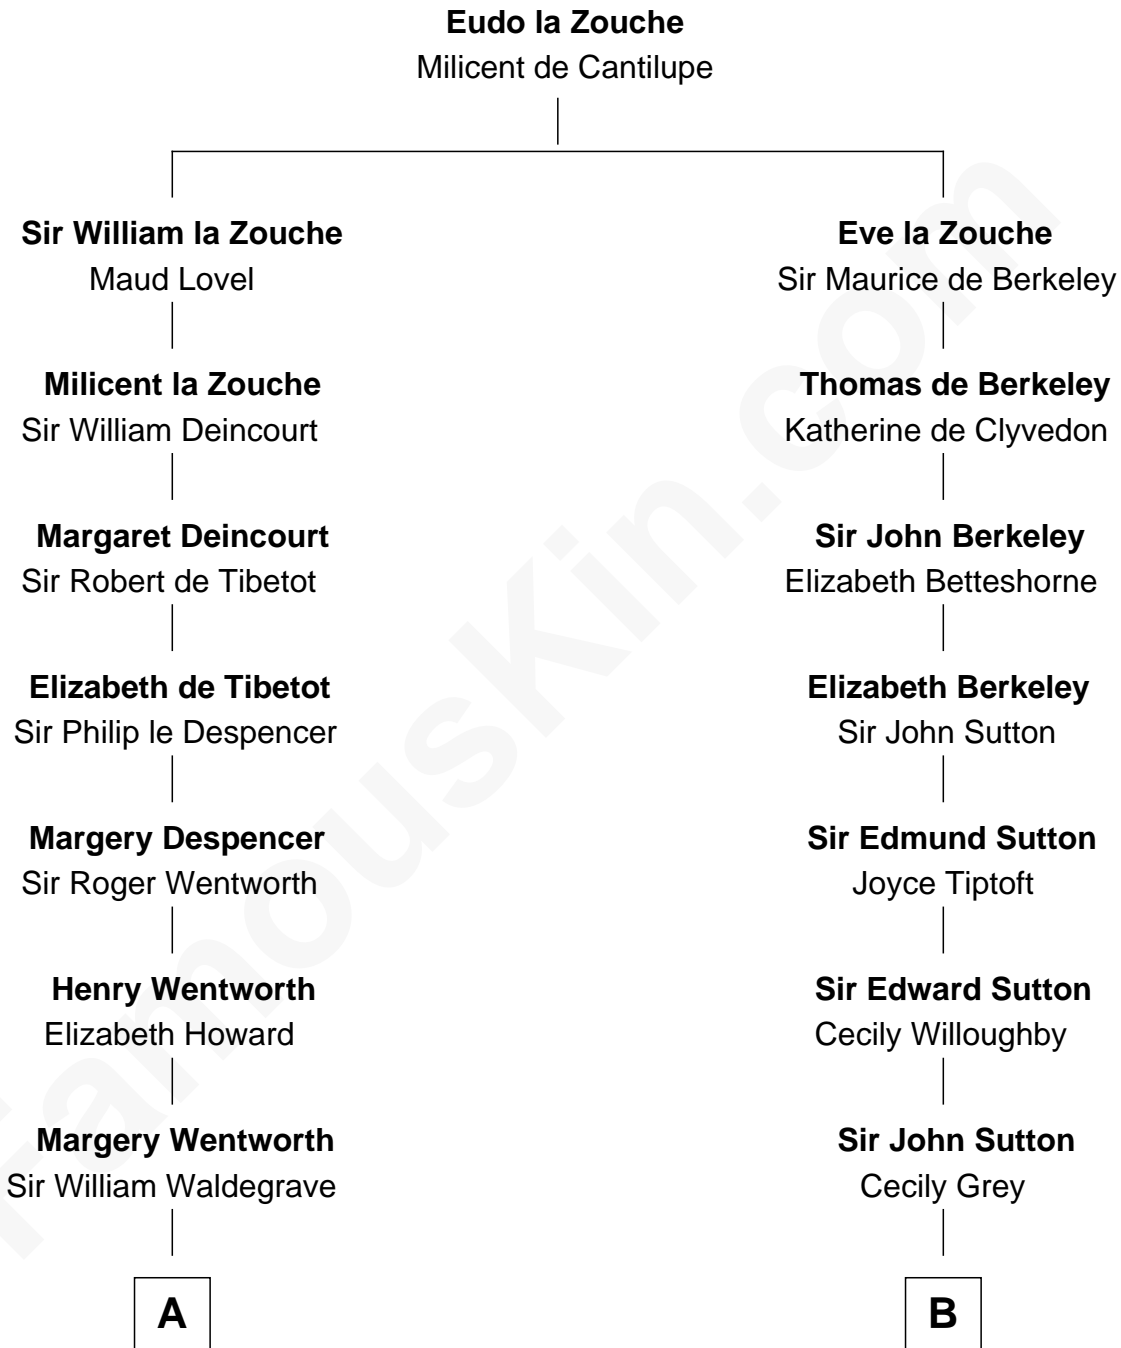

FamousKin.com

Relationship Chart of

Rev. George Burroughs

Executed for Witchcraft, Salem 1692

12th cousin 8 times removed of

Alan Ladd

Movie Actor

C

Alvaro Ladd
Nancy Shotwell

Oscar F. Ladd
Julia Henrietta Meigs

Alan Harwood Ladd
Selina Raleigh

Alan Ladd
Movie Actor

FamousKin.com