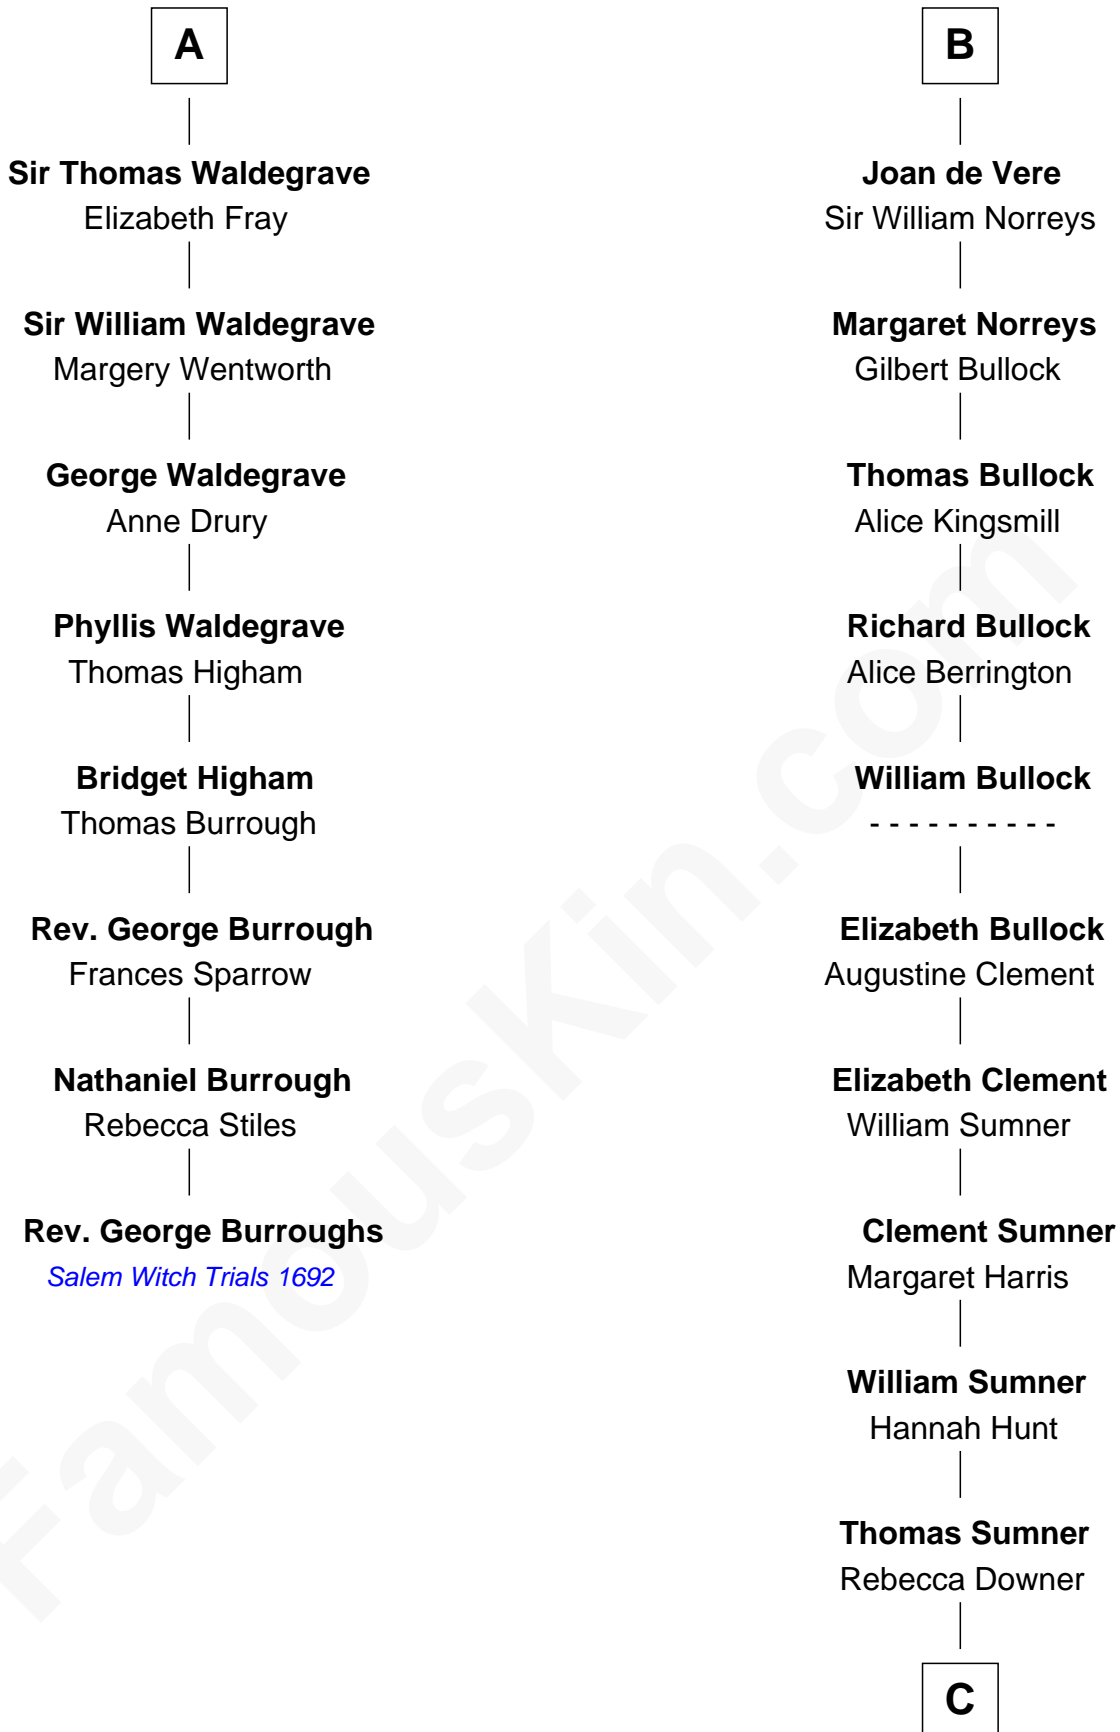

FamousKin.com

Relationship Chart of

Rev. George Burroughs
Executed for Witchcraft, Salem 1692

14th cousin 7 times removed of

Alan Ladd
Movie Actor

Sir William Longespee
 Ela of Salisbury

C

|
Sylvia Americana Sumner

Abram Shotwell

|
Nancy Shotwell

Alvaro Ladd

|
Oscar F. Ladd

Julia Henrietta Meigs

|
Alan Harwood Ladd

Selina Raleigh

|
Alan Ladd