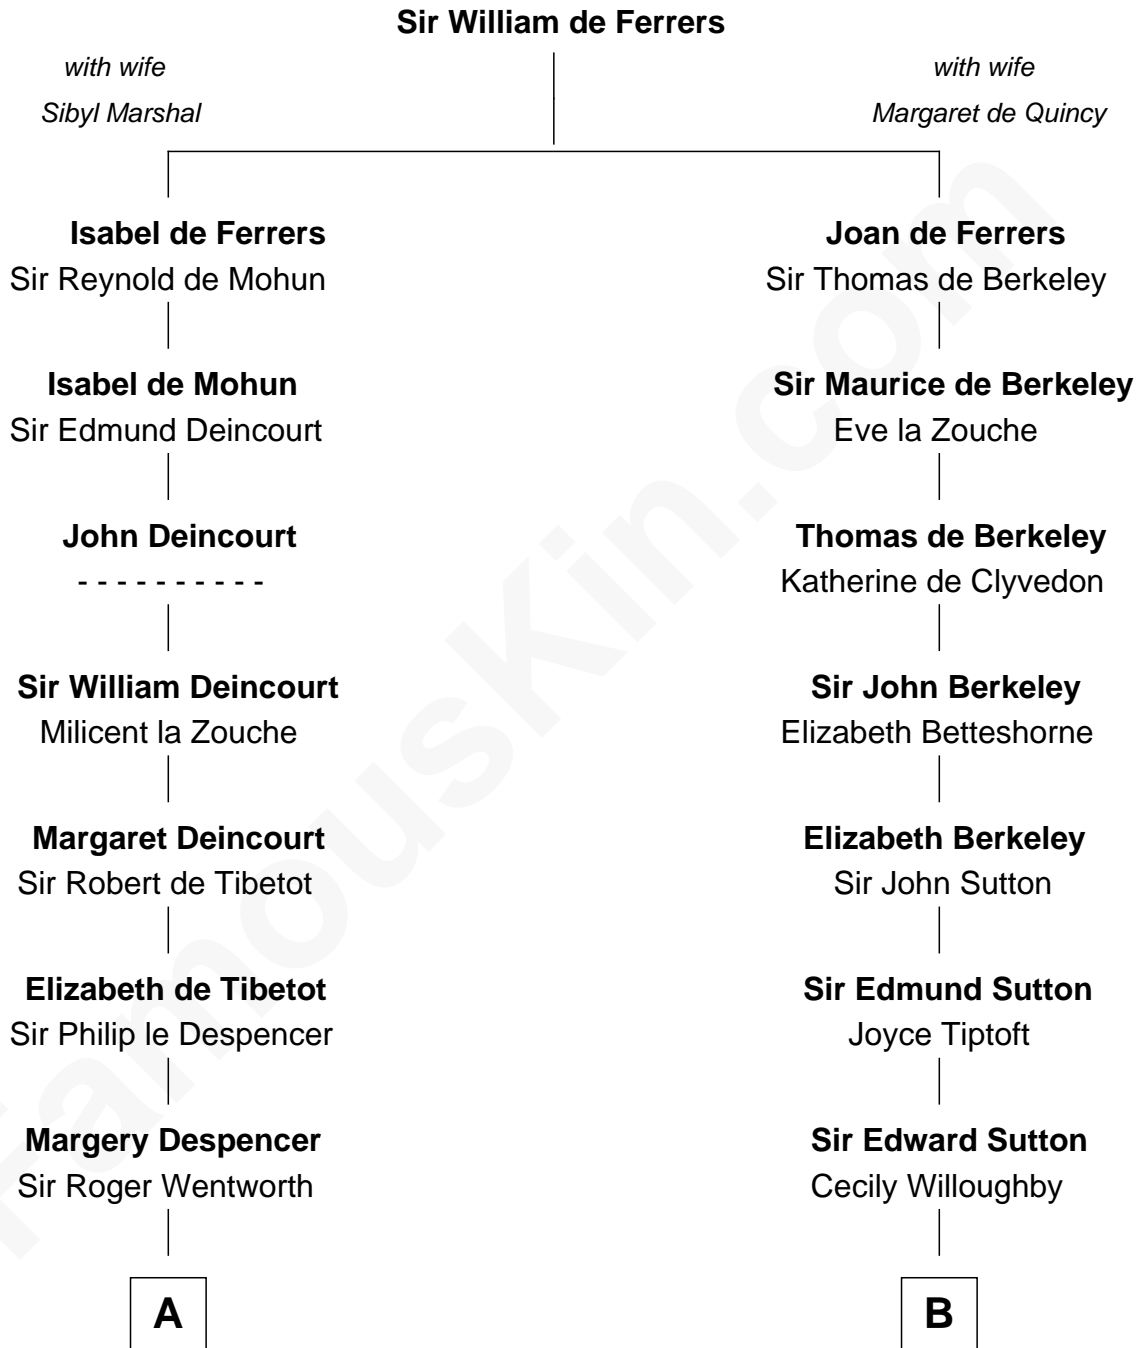

FamousKin.com Relationship Chart of

Rev. George Burroughs
Executed for Witchcraft, Salem 1692

14th cousin 7 times removed of

Alan Ladd
Movie Actor

C

—
Josiah Ladd

Nancy Ladd

—
Alvaro Ladd

Nancy Shotwell

—
Oscar F. Ladd

Julia Henrietta Meigs

—
Alan Harwood Ladd

Selina Raleigh

—
Alan Ladd

Movie Actor