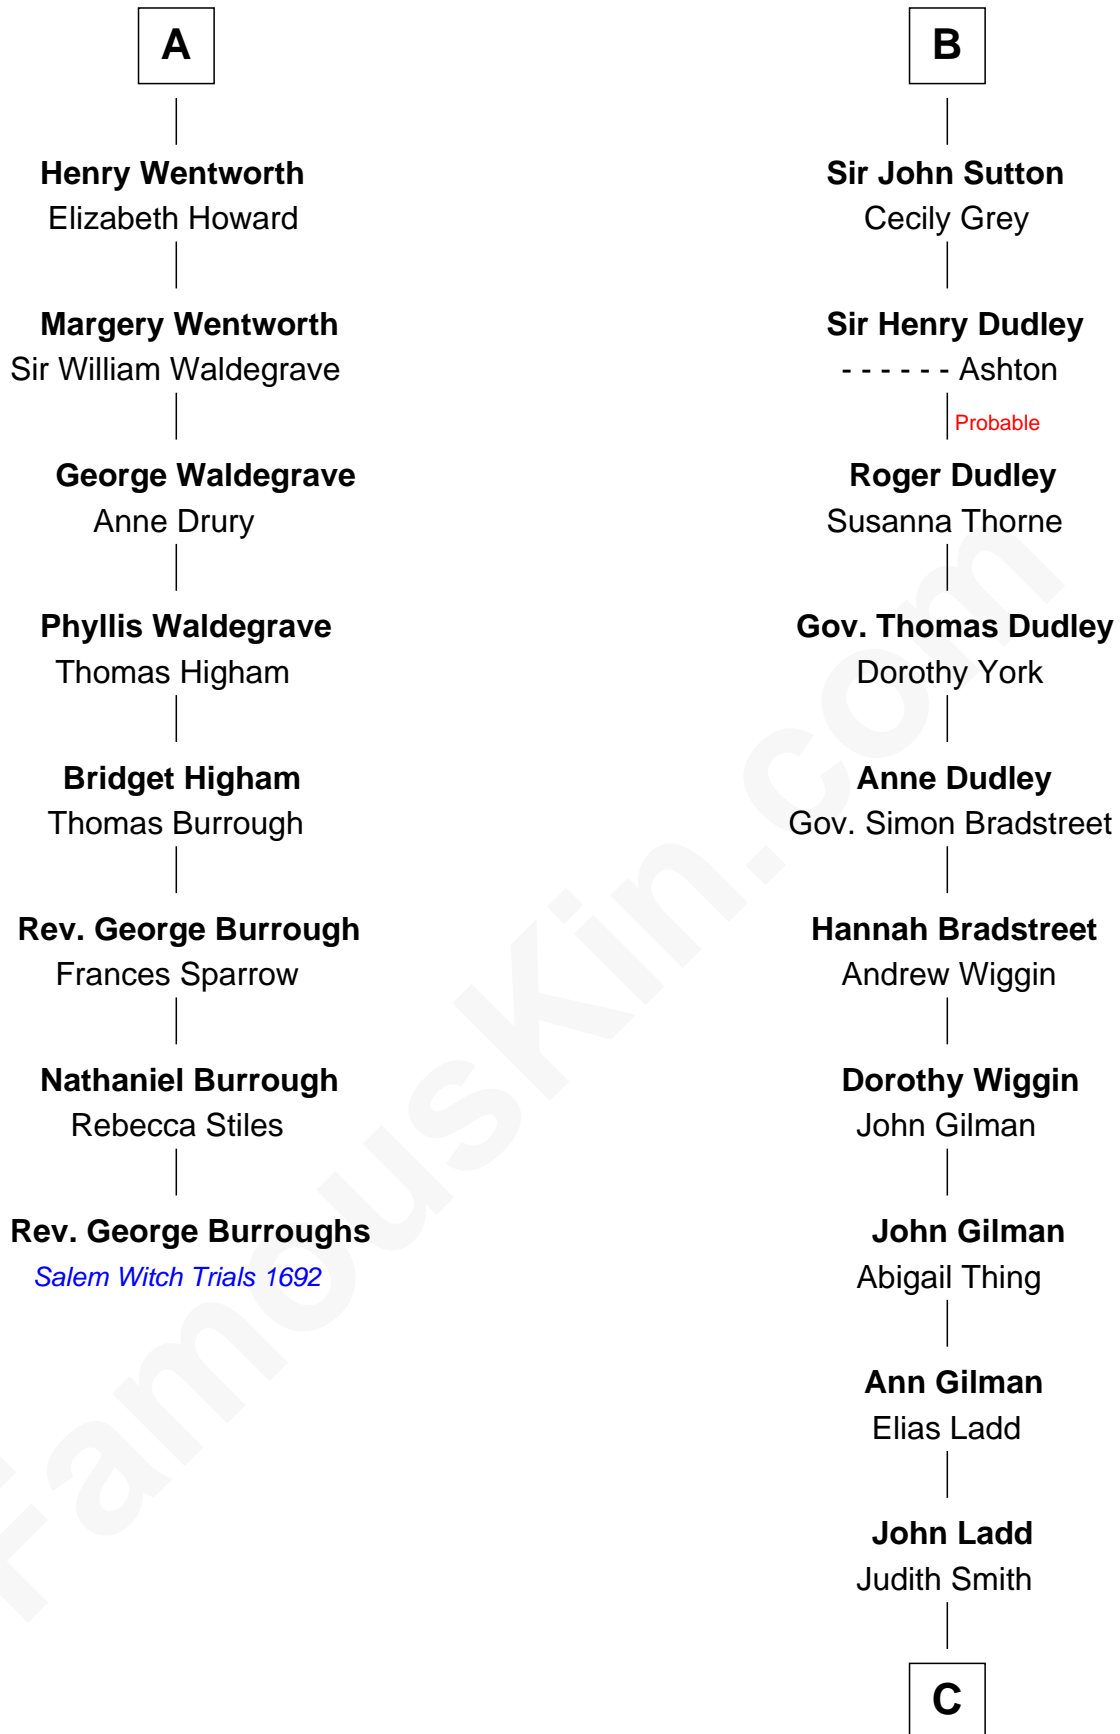

FamousKin.com Relationship Chart of

Rev. George Burroughs
Executed for Witchcraft, Salem 1692

14th cousin 7 times removed of

Alan Ladd
Movie Actor

C

—
Josiah Ladd

Nancy Ladd

—
Alvaro Ladd

Nancy Shotwell

—
Oscar F. Ladd

Julia Henrietta Meigs

—
Alan Harwood Ladd

Selina Raleigh

—
Alan Ladd

Movie Actor