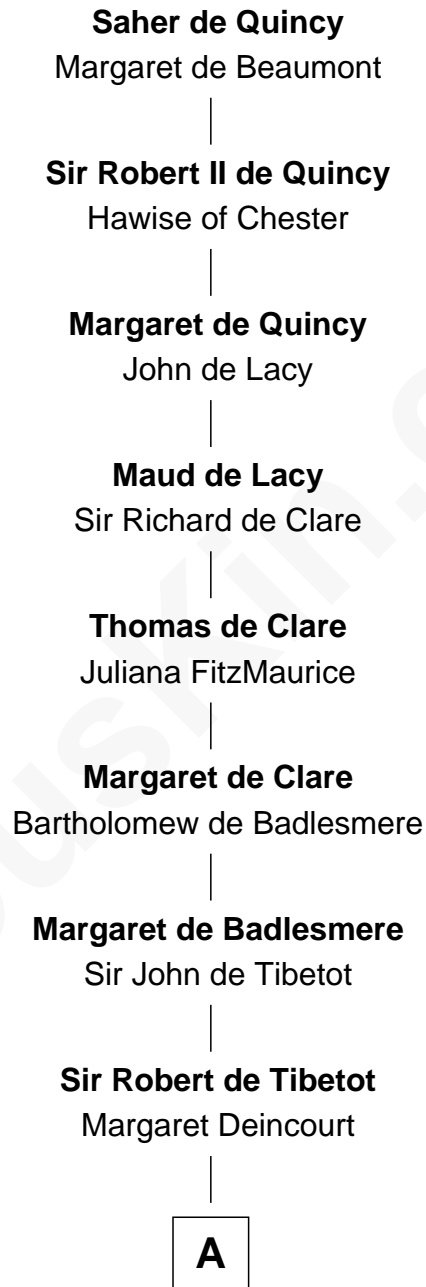

FamousKin.com
Relationship Chart of
Rev. George Burroughs
Executed for Witchcraft, Salem 1692

15th Great-grandson of

Saher de Quincy
Magna Carta Surety

A

Elizabeth de Tibetot
Sir Philip le Despencer

Margery Despencer
Sir Roger Wentworth

Henry Wentworth
Elizabeth Howard

Margery Wentworth
Sir William Waldegrave

George Waldegrave
Anne Drury

Phyllis Waldegrave
Thomas Higham

Bridget Higham
Thomas Burrough

Rev. George Burrough
Frances Sparrow

Nathaniel Burrough
Rebecca Stiles

Rev. George Burroughs
Salem Witch Trials 1692