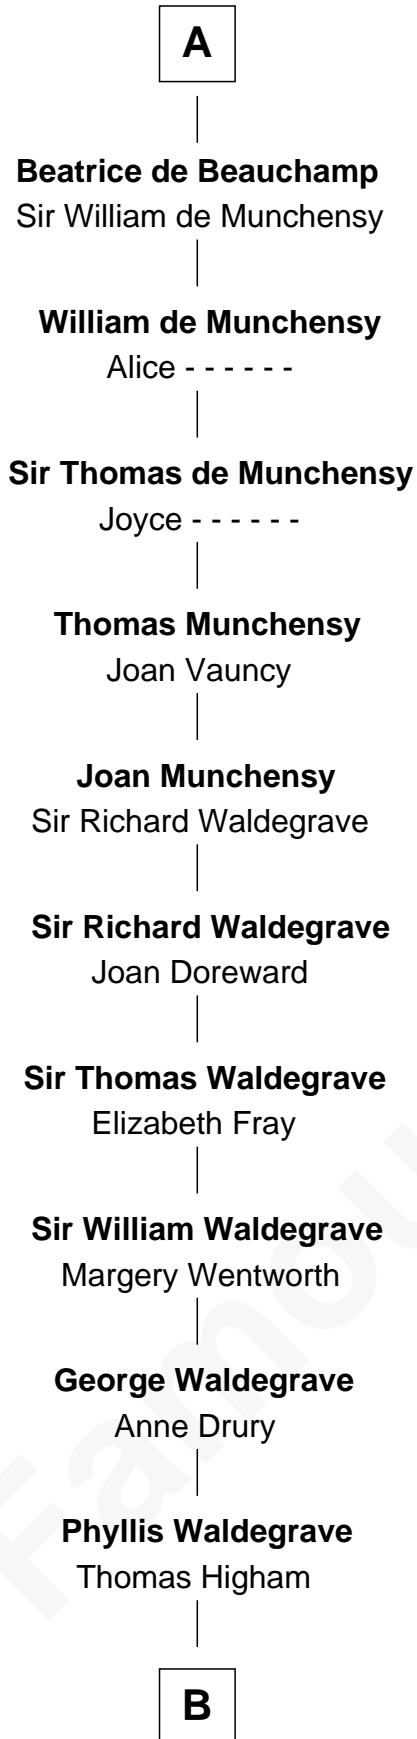

# FamousKin.com Relationship Chart of

**Rev. George Burroughs**  
*Executed for Witchcraft, Salem 1692*

1st cousin 19 times removed of

**King Louis VI**  
*King of France*

**B**

—  
**Bridget Higham**

Thomas Burrough

—  
**Rev. George Burrough**

Frances Sparrow

—  
**Nathaniel Burrough**

Rebecca Stiles

—  
**Rev. George Burroughs**

*[Salem Witch Trials 1692](#)*

FamousKin.com