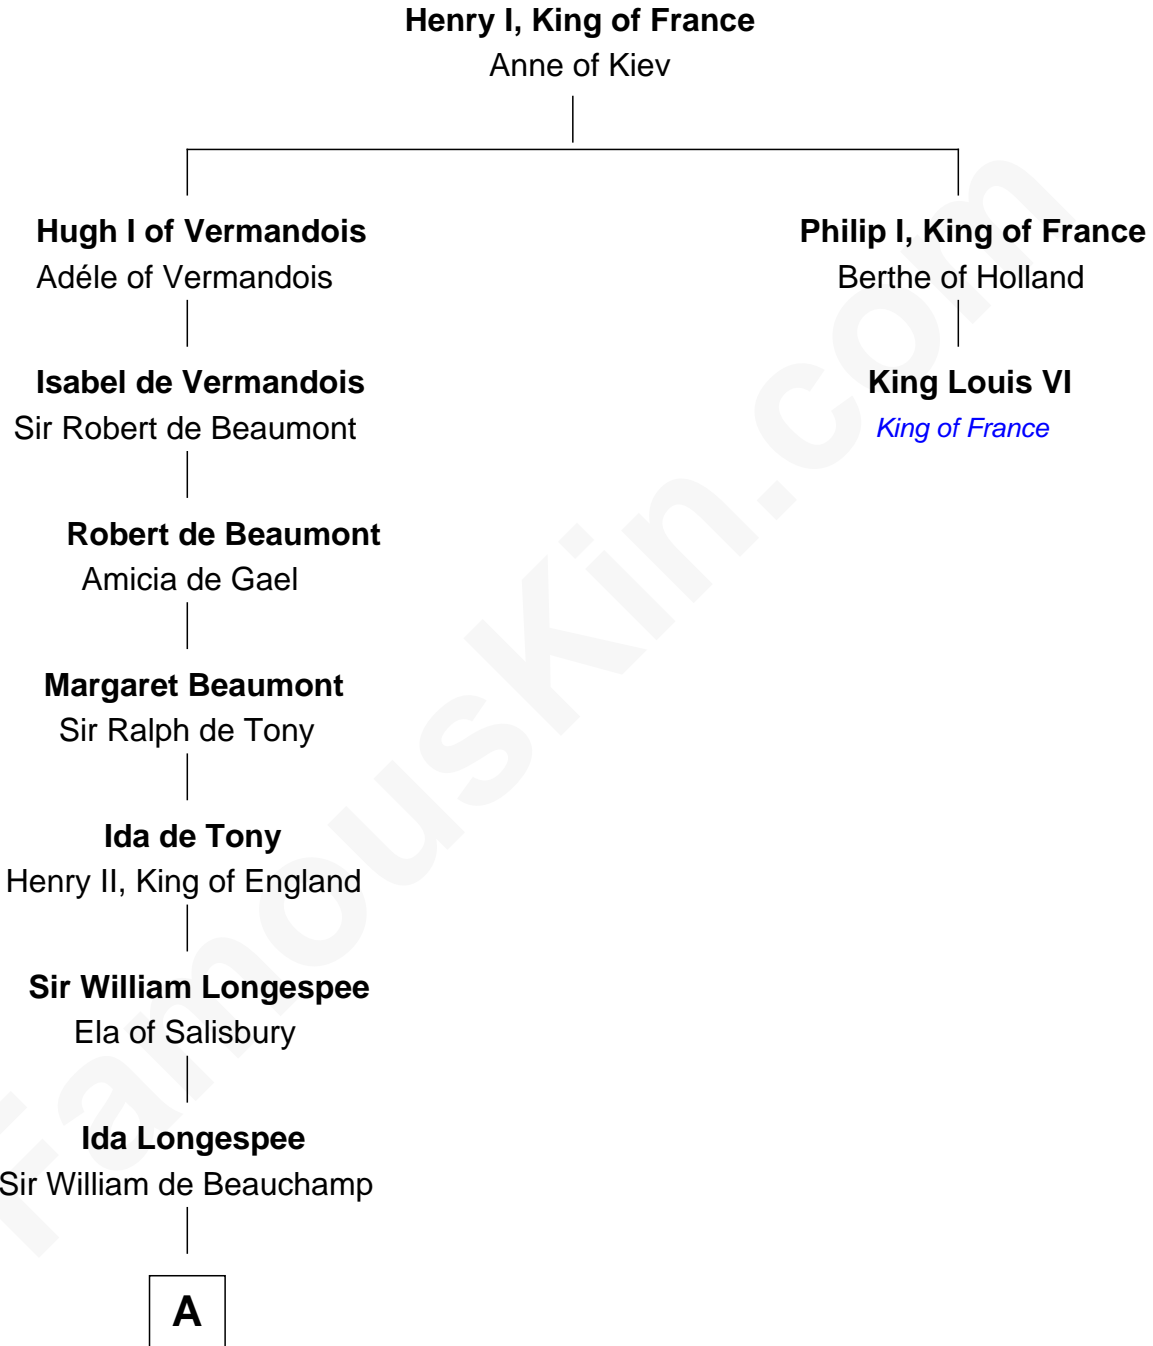

# FamousKin.com Relationship Chart of

**Rev. George Burroughs**  
*Executed for Witchcraft, Salem 1692*

1st cousin 19 times removed of

**King Louis VI**  
*King of France*

**B**

—  
**Bridget Higham**

Thomas Burrough

—  
**Rev. George Burrough**

Frances Sparrow

—  
**Nathaniel Burrough**

Rebecca Stiles

—  
**Rev. George Burroughs**

*[Salem Witch Trials 1692](#)*

FamousKin.com