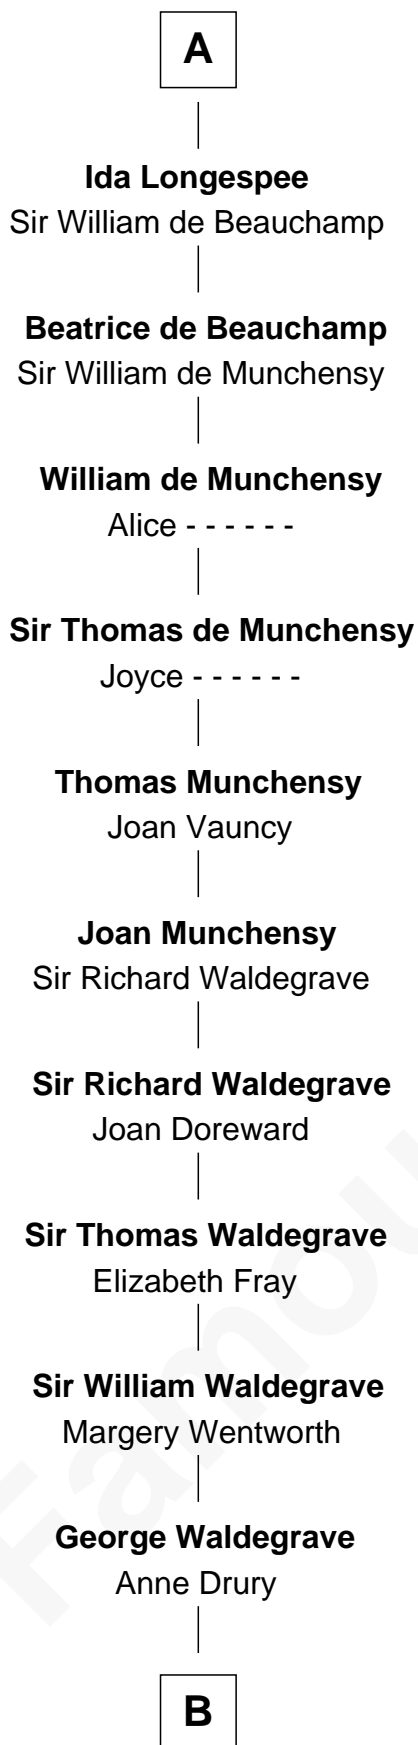

FamousKin.com

Relationship Chart of

Rev. George Burroughs

Executed for Witchcraft, Salem 1692

3rd cousin 18 times removed of

King Louis VI
King of France

B

Phyllis Waldegrave

Thomas Higham

Bridget Higham

Thomas Burrough

Rev. George Burrough

Frances Sparrow

Nathaniel Burrough

Rebecca Stiles

Rev. George Burroughs

Salem Witch Trials 1692