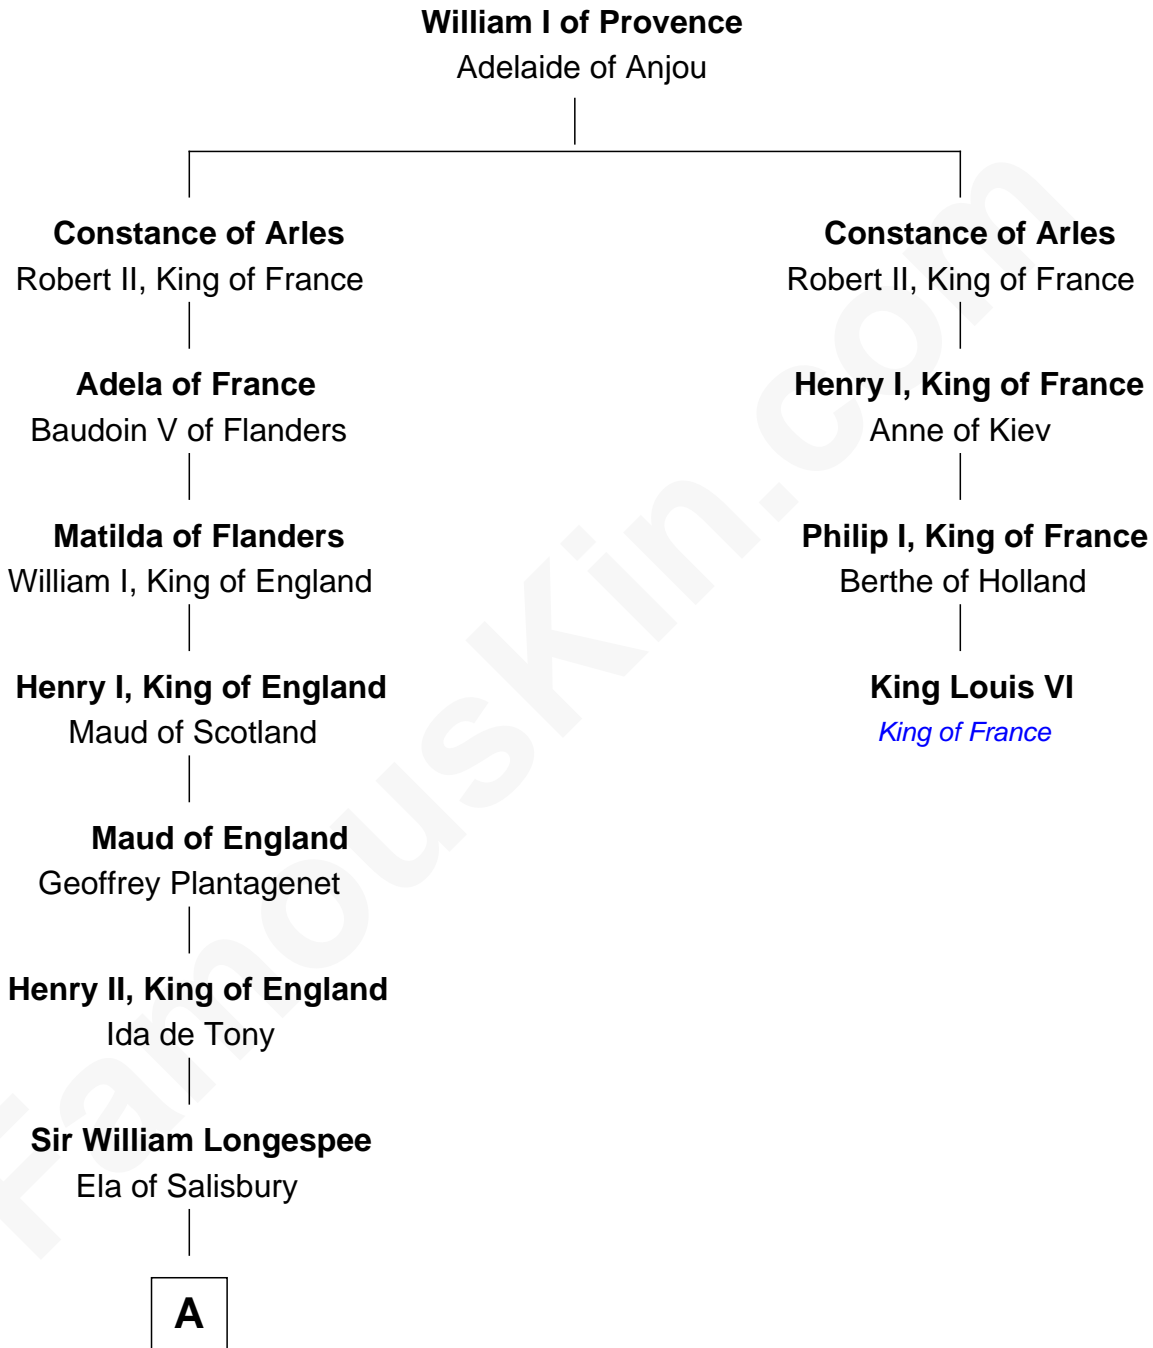

FamousKin.com

Relationship Chart of

Rev. George Burroughs

Executed for Witchcraft, Salem 1692

3rd cousin 18 times removed of

King Louis VI
King of France

B

Phyllis Waldegrave

Salem Witch Trials 1692