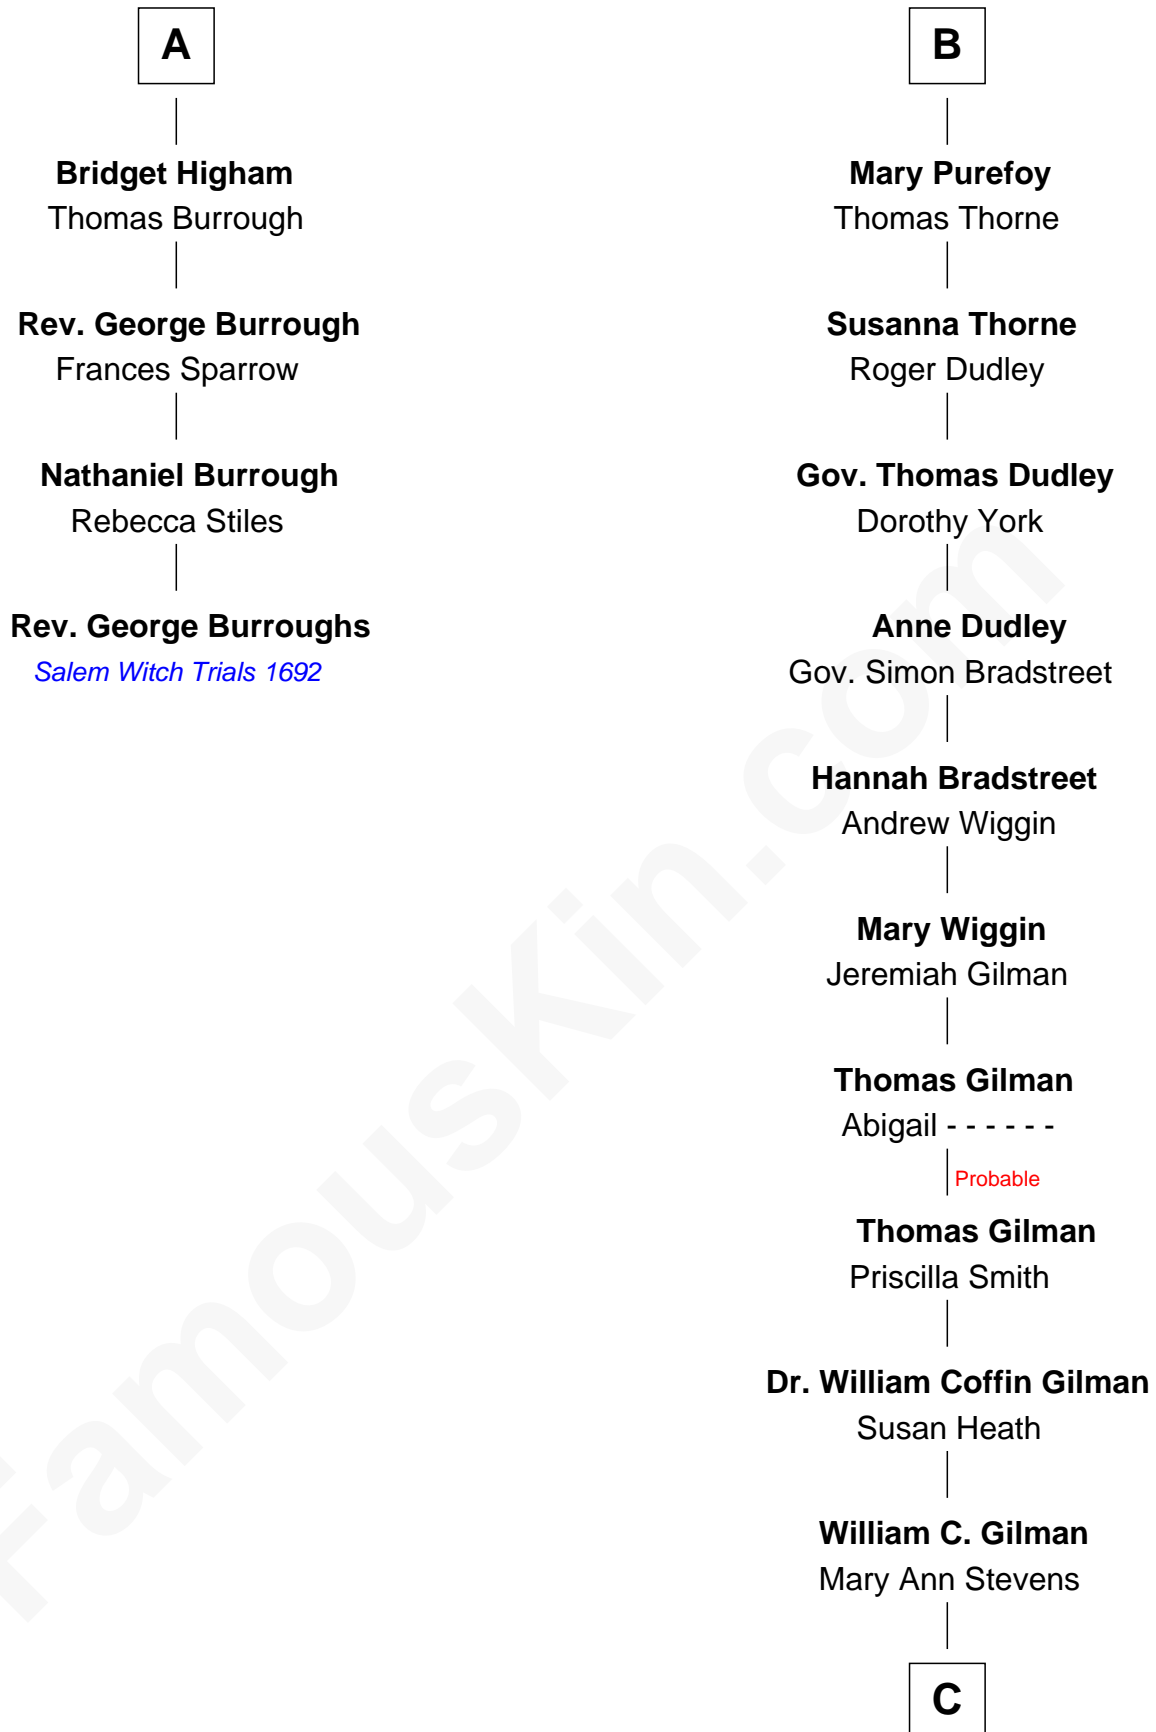

## Relationship Chart of

### Rev. George Burroughs

*Executed for Witchcraft, Salem 1692*

10th cousin 10 times removed of

**George Hamilton**  
*TV and Movie Actor*

**Sir John Howard**  
Alice de Bois

C

**George C. Gilman**  
Elizabeth Melissa Lane

**Lillian C. Gilman**  
Harry Fuller Hamilton

**George William Hamilton**  
Anne Lucille Stevens

**George Hamilton**  
*TV and Movie Actor*