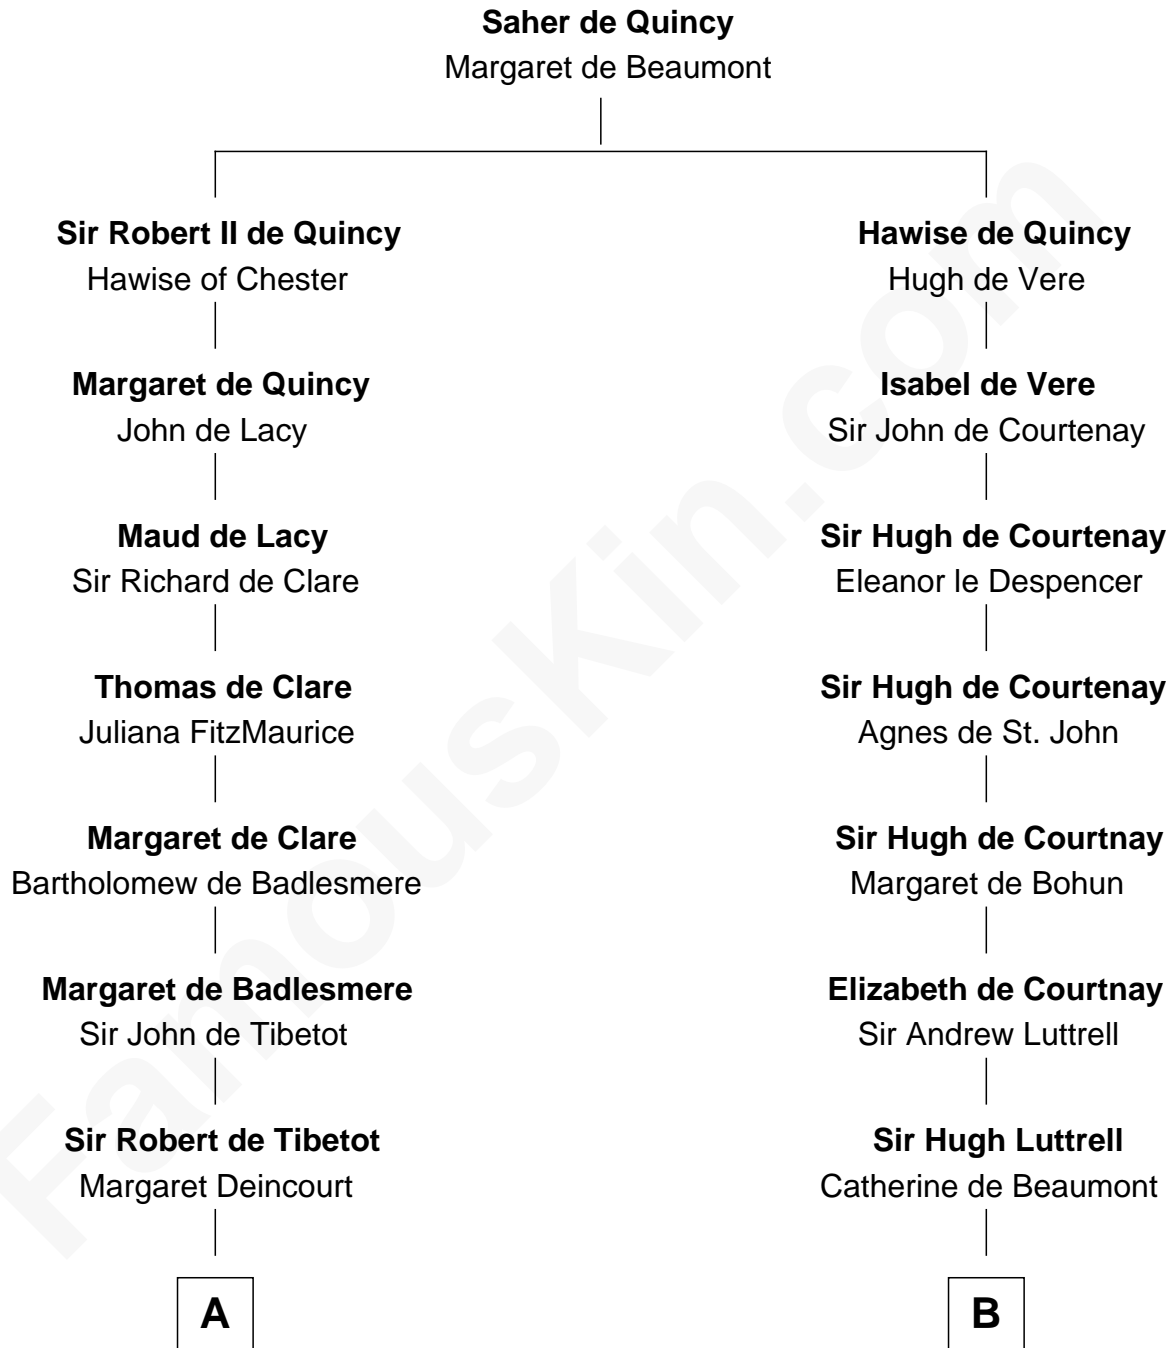

## Relationship Chart of

### Rev. George Burroughs

*Executed for Witchcraft, Salem 1692*

16th cousin 4 times removed of

**Herman Melville**

*Author of Moby Dick*

**C**

—  
**Mercy Greenleaf**

John Scollay

—  
**Priscilla Scollay**

Thomas Melville

—  
**Allan Melville**

Maria Gansevoort

—  
**Herman Melville**

*Author of Moby Dick*