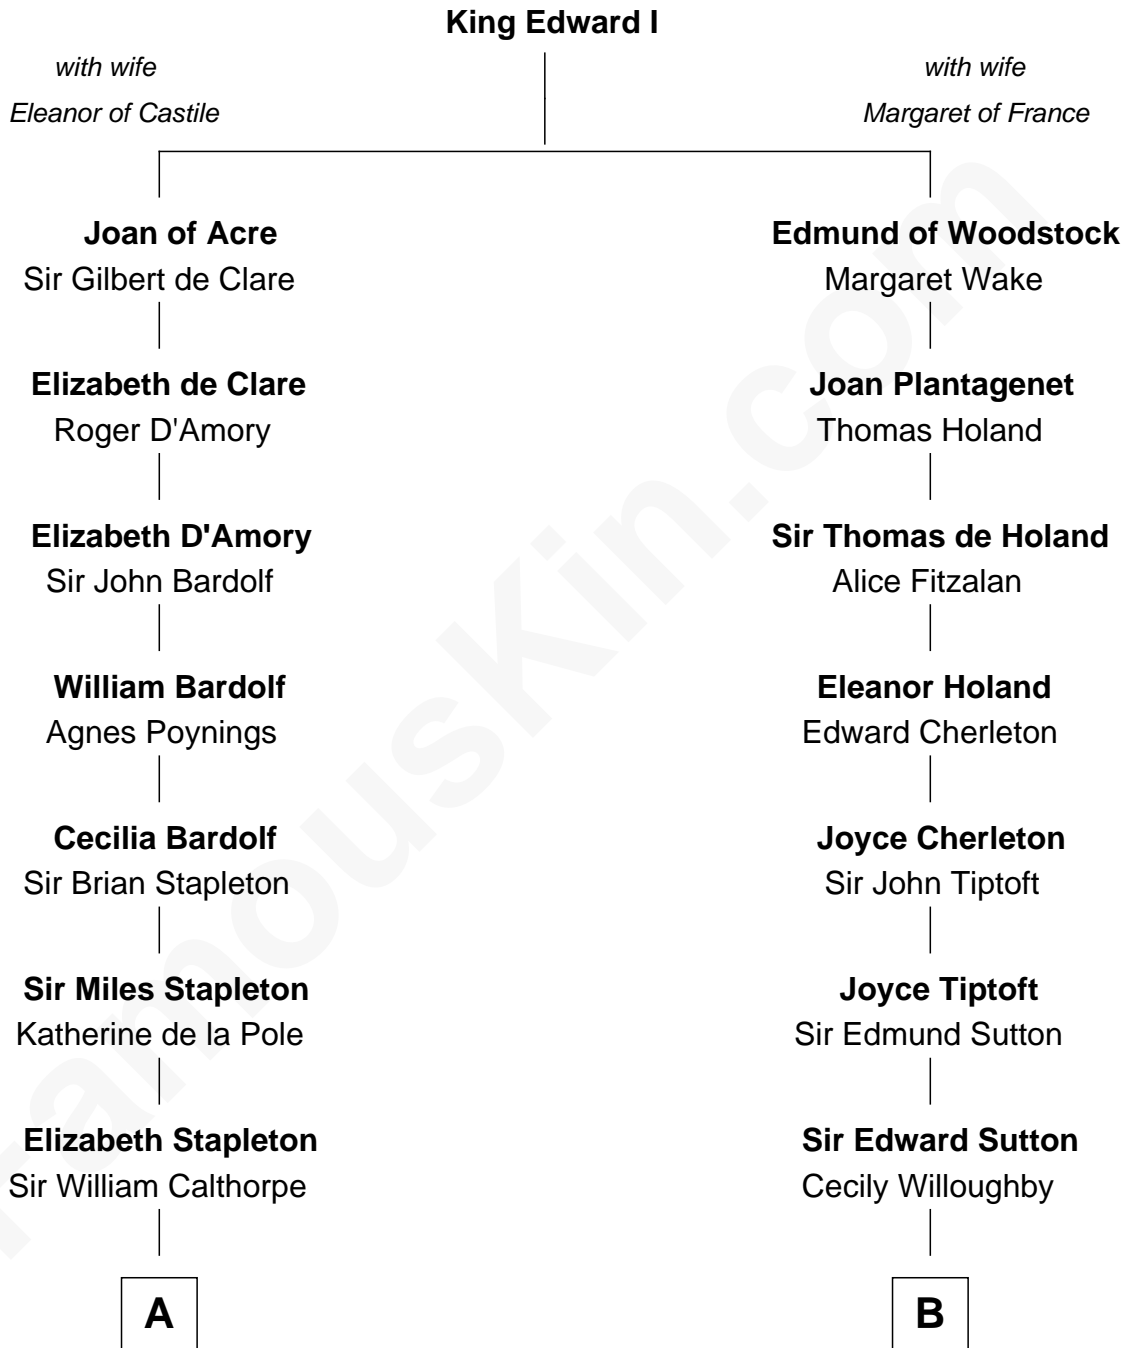

FamousKin.com

Relationship Chart of

Rev. George Burroughs

Executed for Witchcraft, Salem 1692

13th cousin 7 times removed of

Dick Clark

Radio and TV Host

C

George Barnard
Jane Sophia Fuller

Charles Fuller Barnard
Anna May Aldridge

Julia Fuller Barnard
Richard Augustus Clark

Dick Clark
Radio and TV Host