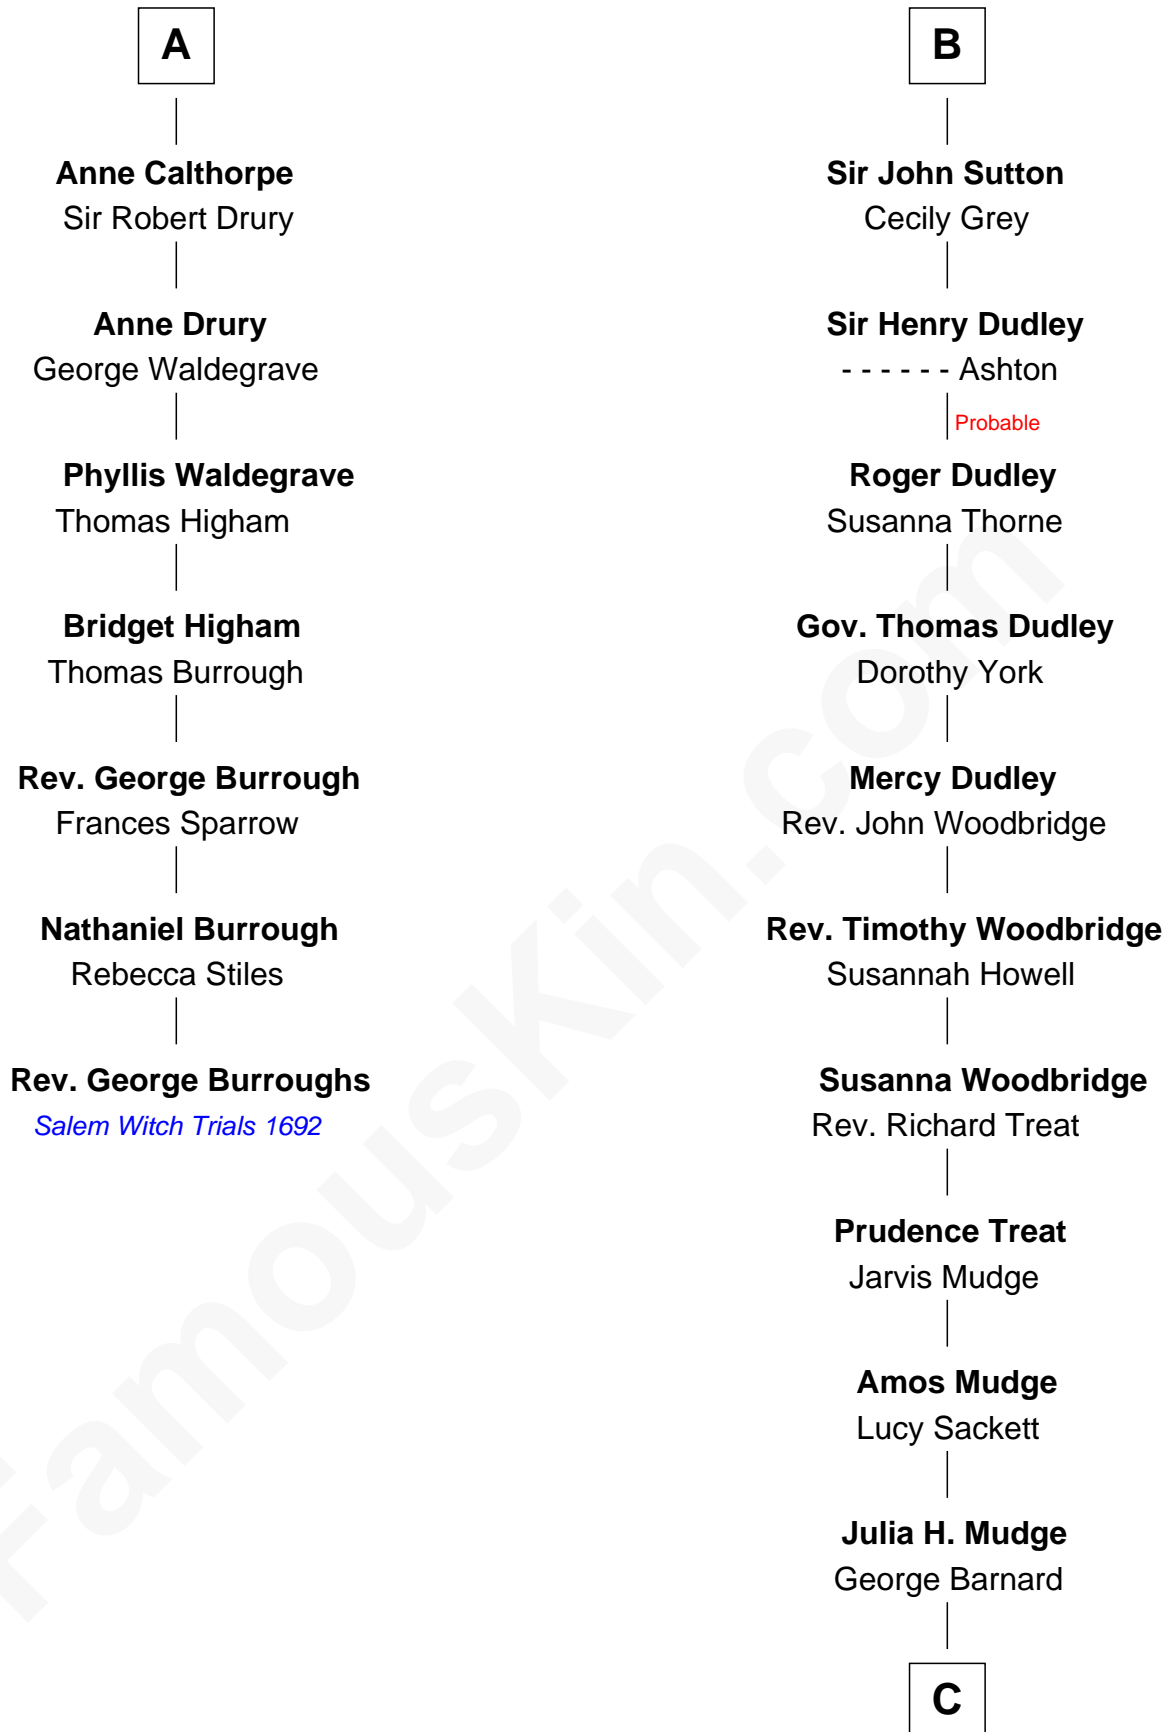

FamousKin.com

Relationship Chart of

Rev. George Burroughs

Executed for Witchcraft, Salem 1692

13th cousin 7 times removed of

Dick Clark

Radio and TV Host

C

George Barnard
Jane Sophia Fuller

Charles Fuller Barnard
Anna May Aldridge

Julia Fuller Barnard
Richard Augustus Clark

Dick Clark
Radio and TV Host