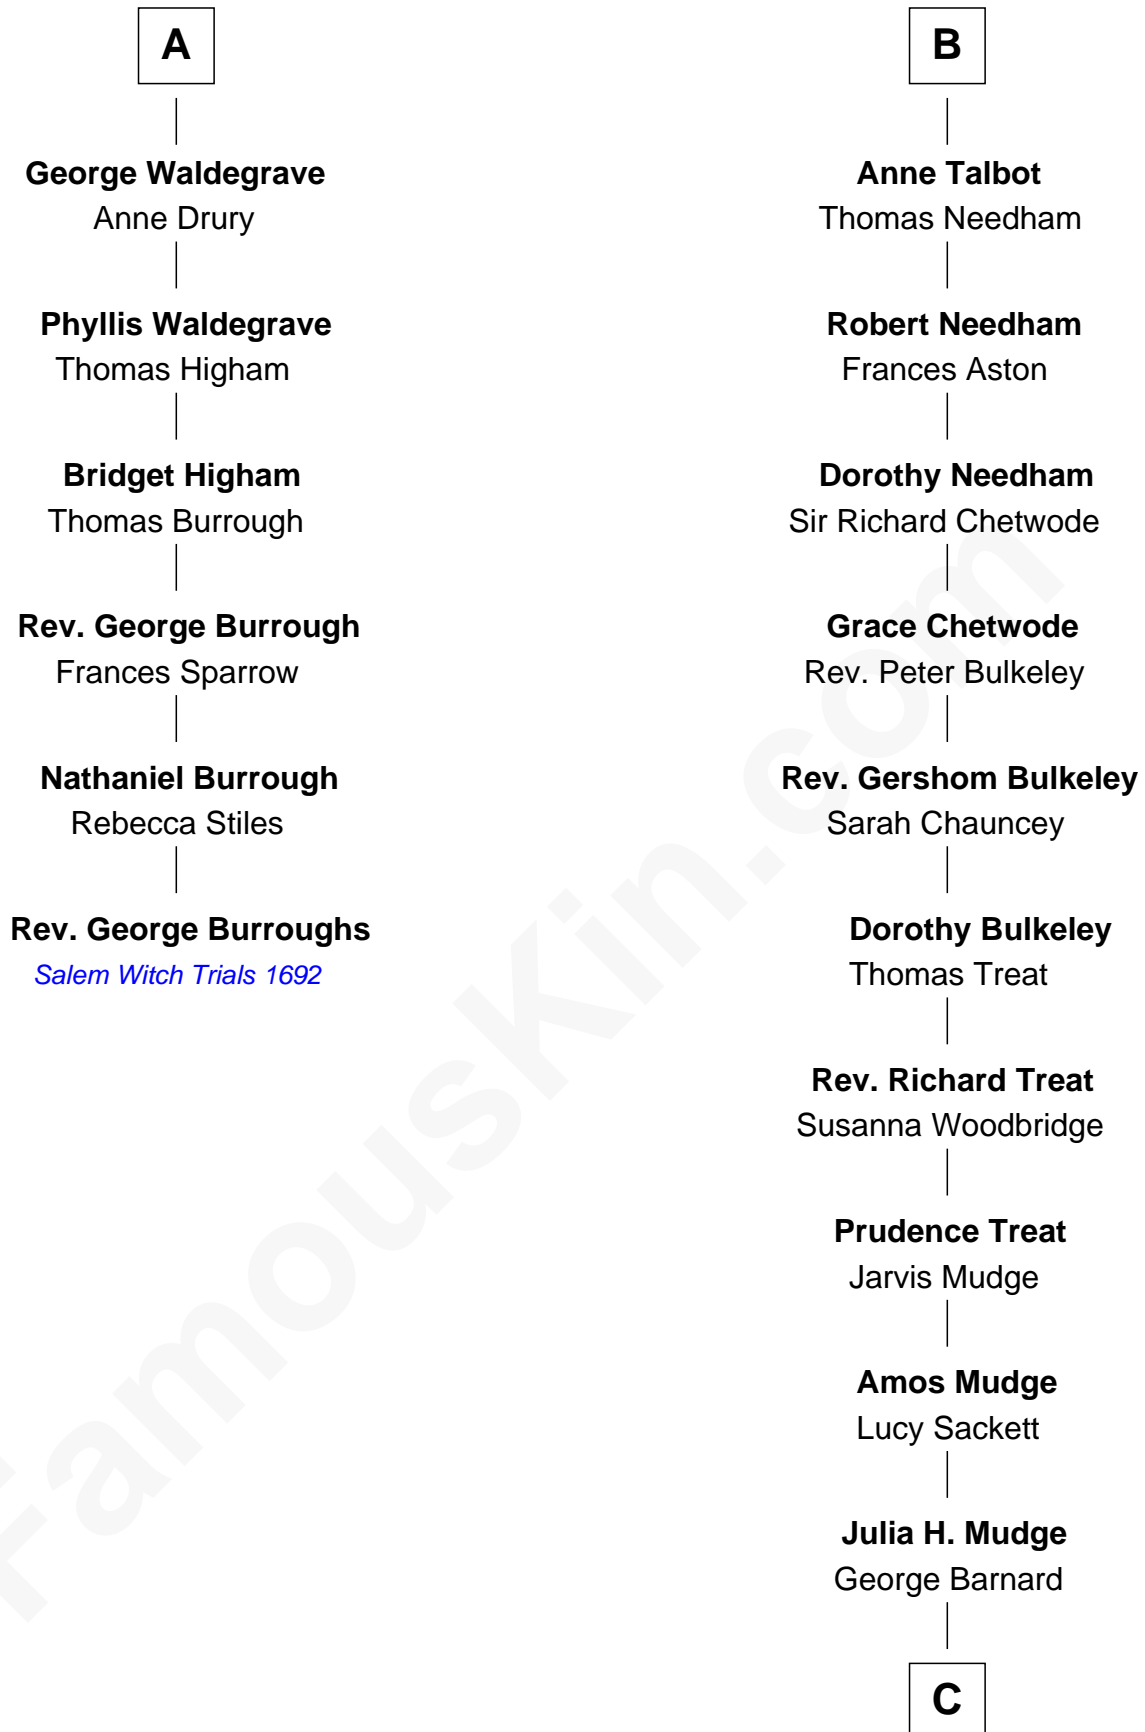

FamousKin.com Relationship Chart of

Rev. George Burroughs
Executed for Witchcraft, Salem 1692

12th cousin 8 times removed of

Dick Clark
Radio and TV Host

C

George Barnard
Jane Sophia Fuller

Charles Fuller Barnard
Anna May Aldridge

Julia Fuller Barnard
Richard Augustus Clark

Dick Clark
Radio and TV Host