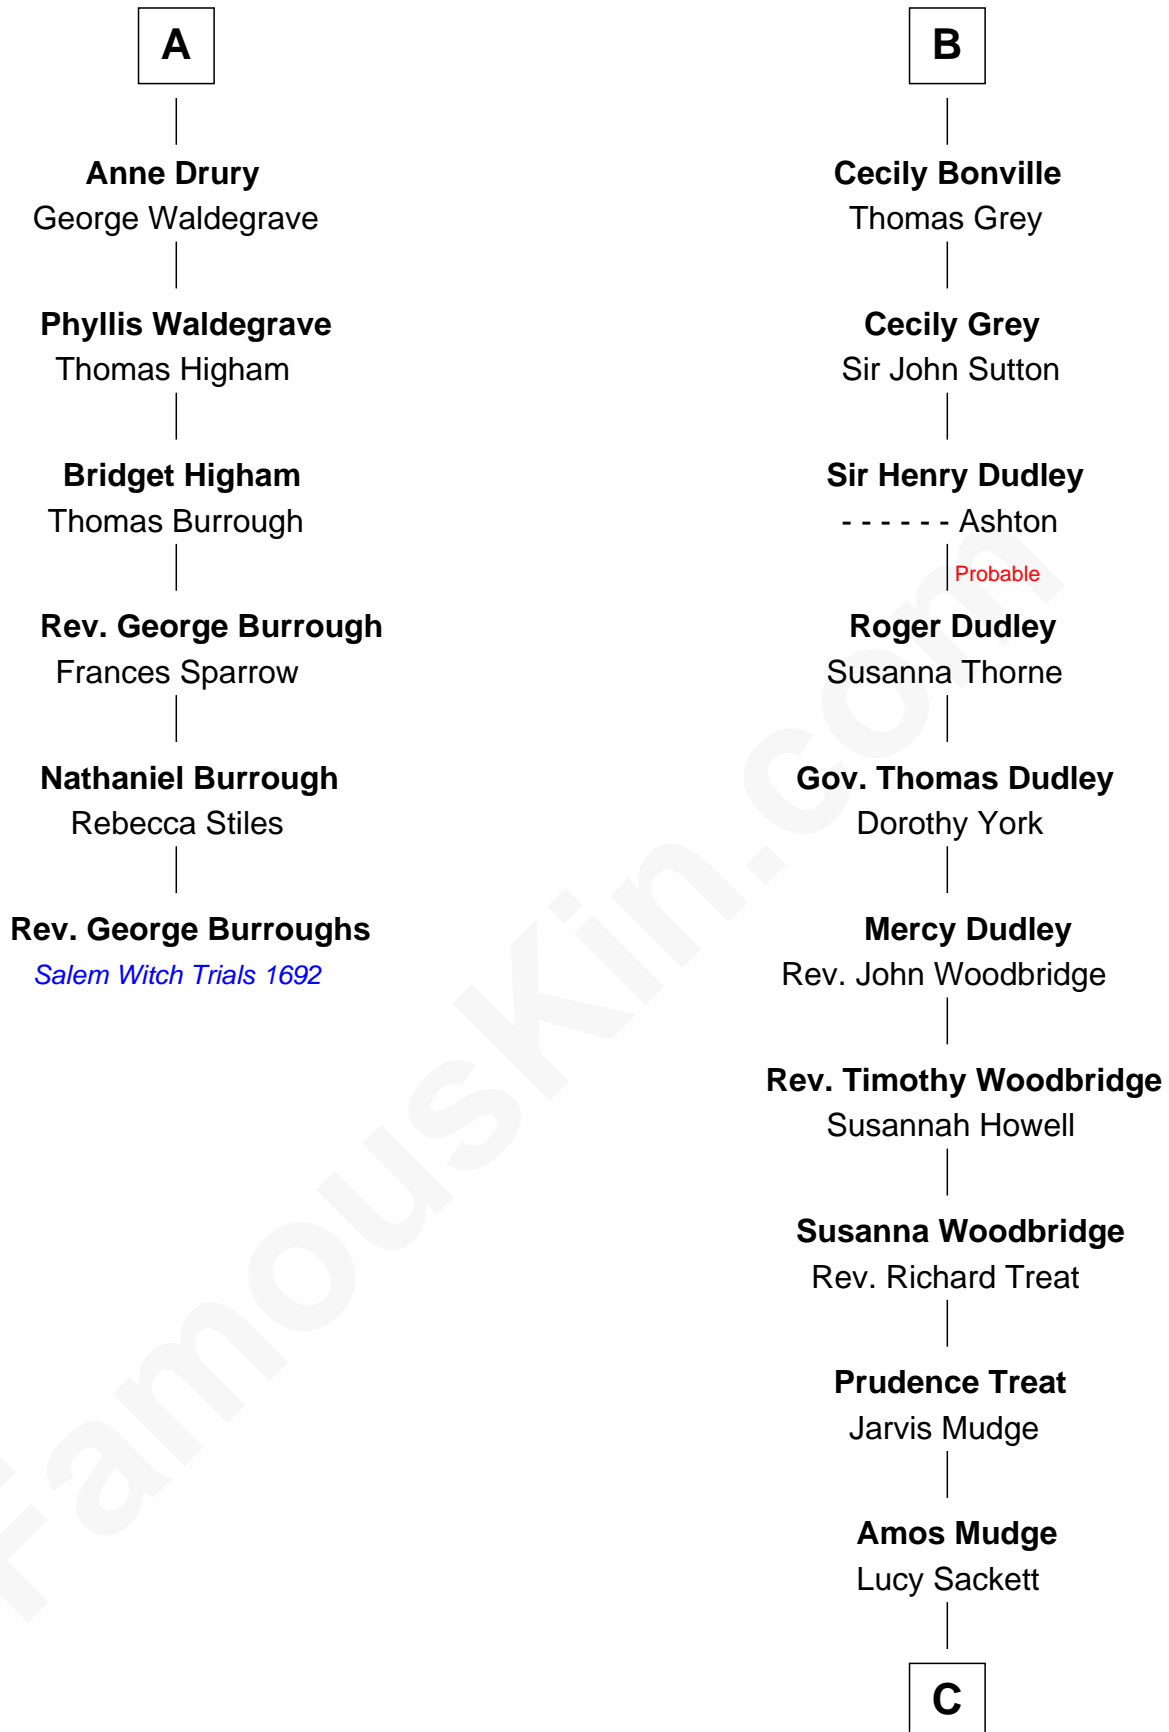

## Relationship Chart of

**Rev. George Burroughs**  
*Executed for Witchcraft, Salem 1692*

12th cousin 9 times removed of

**Dick Clark**  
*Radio and TV Host*

**Sir Gilbert de Clare**  
 Joan of Acre

**C**

**Julia H. Mudge**

George Barnard

**George Barnard**

Jane Sophia Fuller

**Charles Fuller Barnard**

Anna May Aldridge

**Julia Fuller Barnard**

Richard Augustus Clark