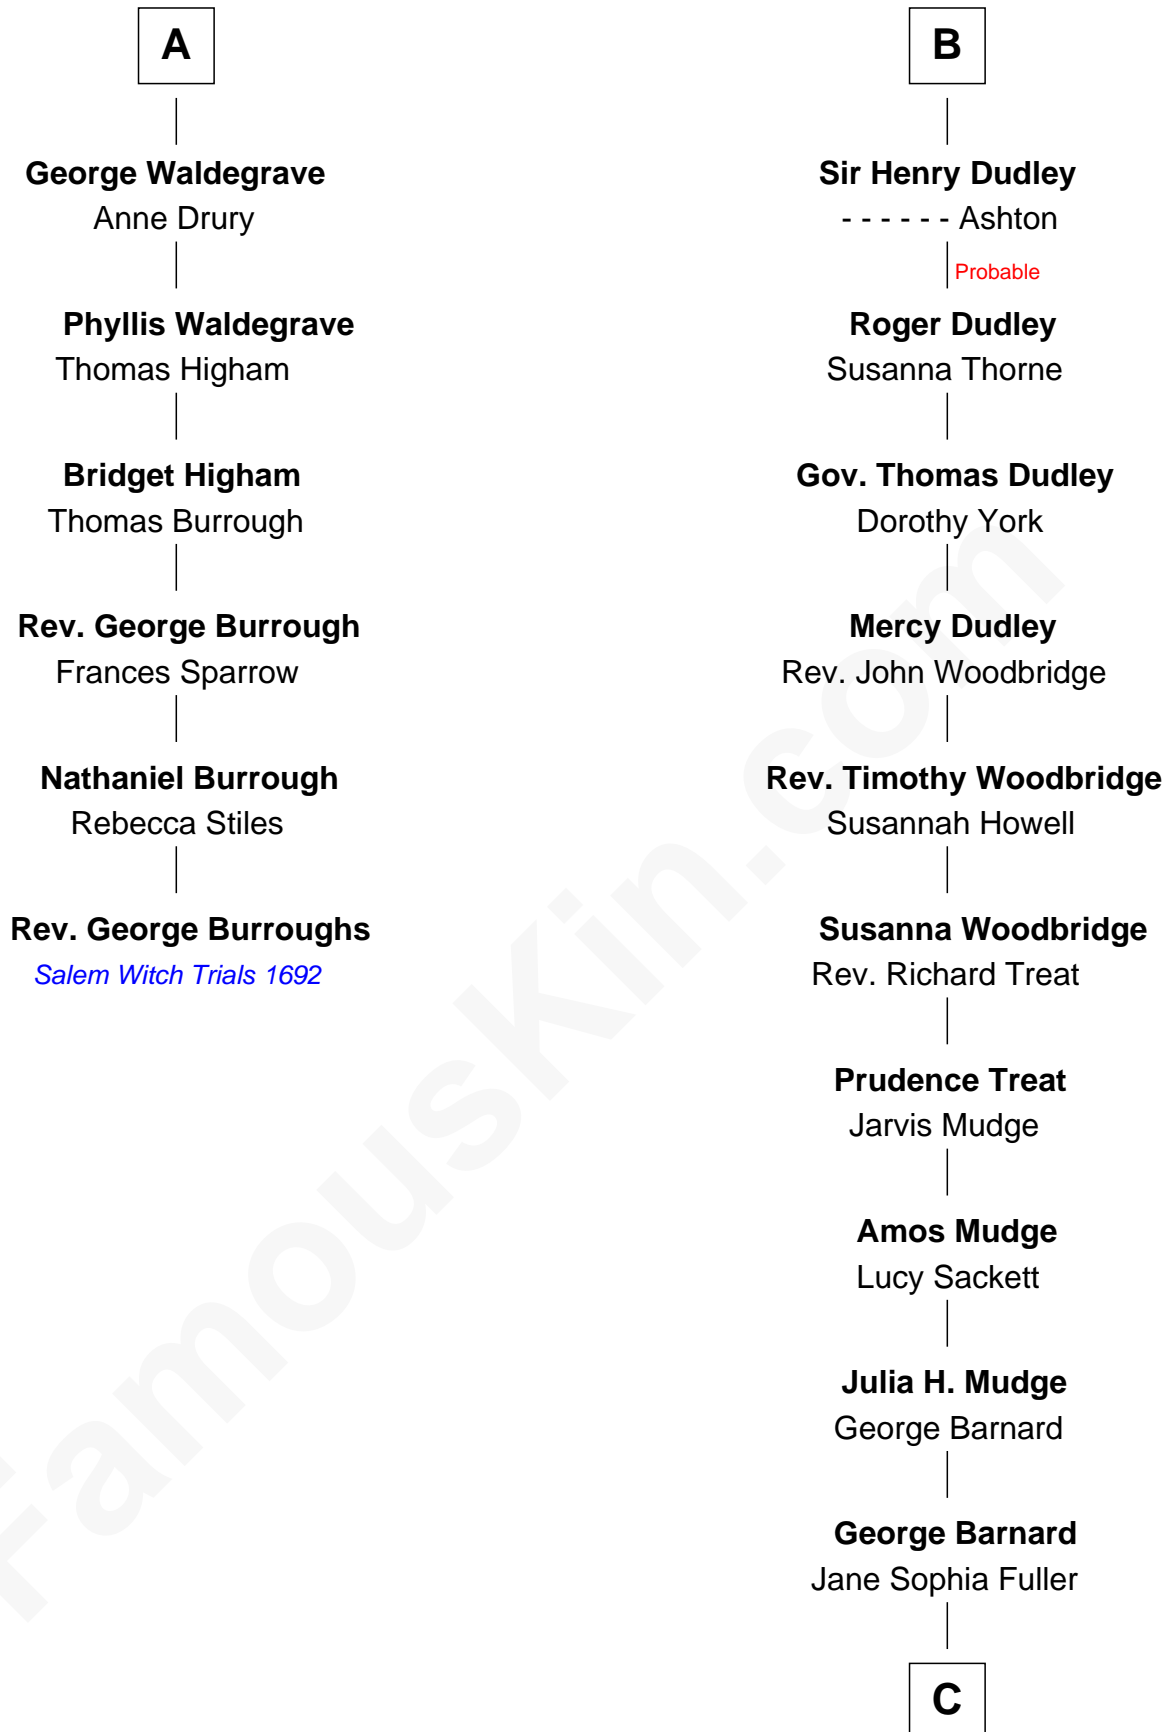

FamousKin.com

Relationship Chart of

Rev. George Burroughs

Executed for Witchcraft, Salem 1692

12th cousin 7 times removed of

Dick Clark

Radio and TV Host

Eudo la Zouche
Milicent de Cantilupe

Sir William la Zouche

Maud Lovel

Milicent la Zouche

Sir William Deincourt

Margaret Deincourt

Sir Robert de Tibetot

Elizabeth de Tibetot

Sir Philip le Despencer

Margery Despencer

Sir Roger Wentworth

Henry Wentworth

Elizabeth Howard

Margery Wentworth

Sir William Waldegrave

A

Eve la Zouche

Joyce Tiptoft

Sir Edward Sutton

Cecily Willoughby

Sir John Sutton

Cecily Grey

B

C

Charles Fuller Barnard