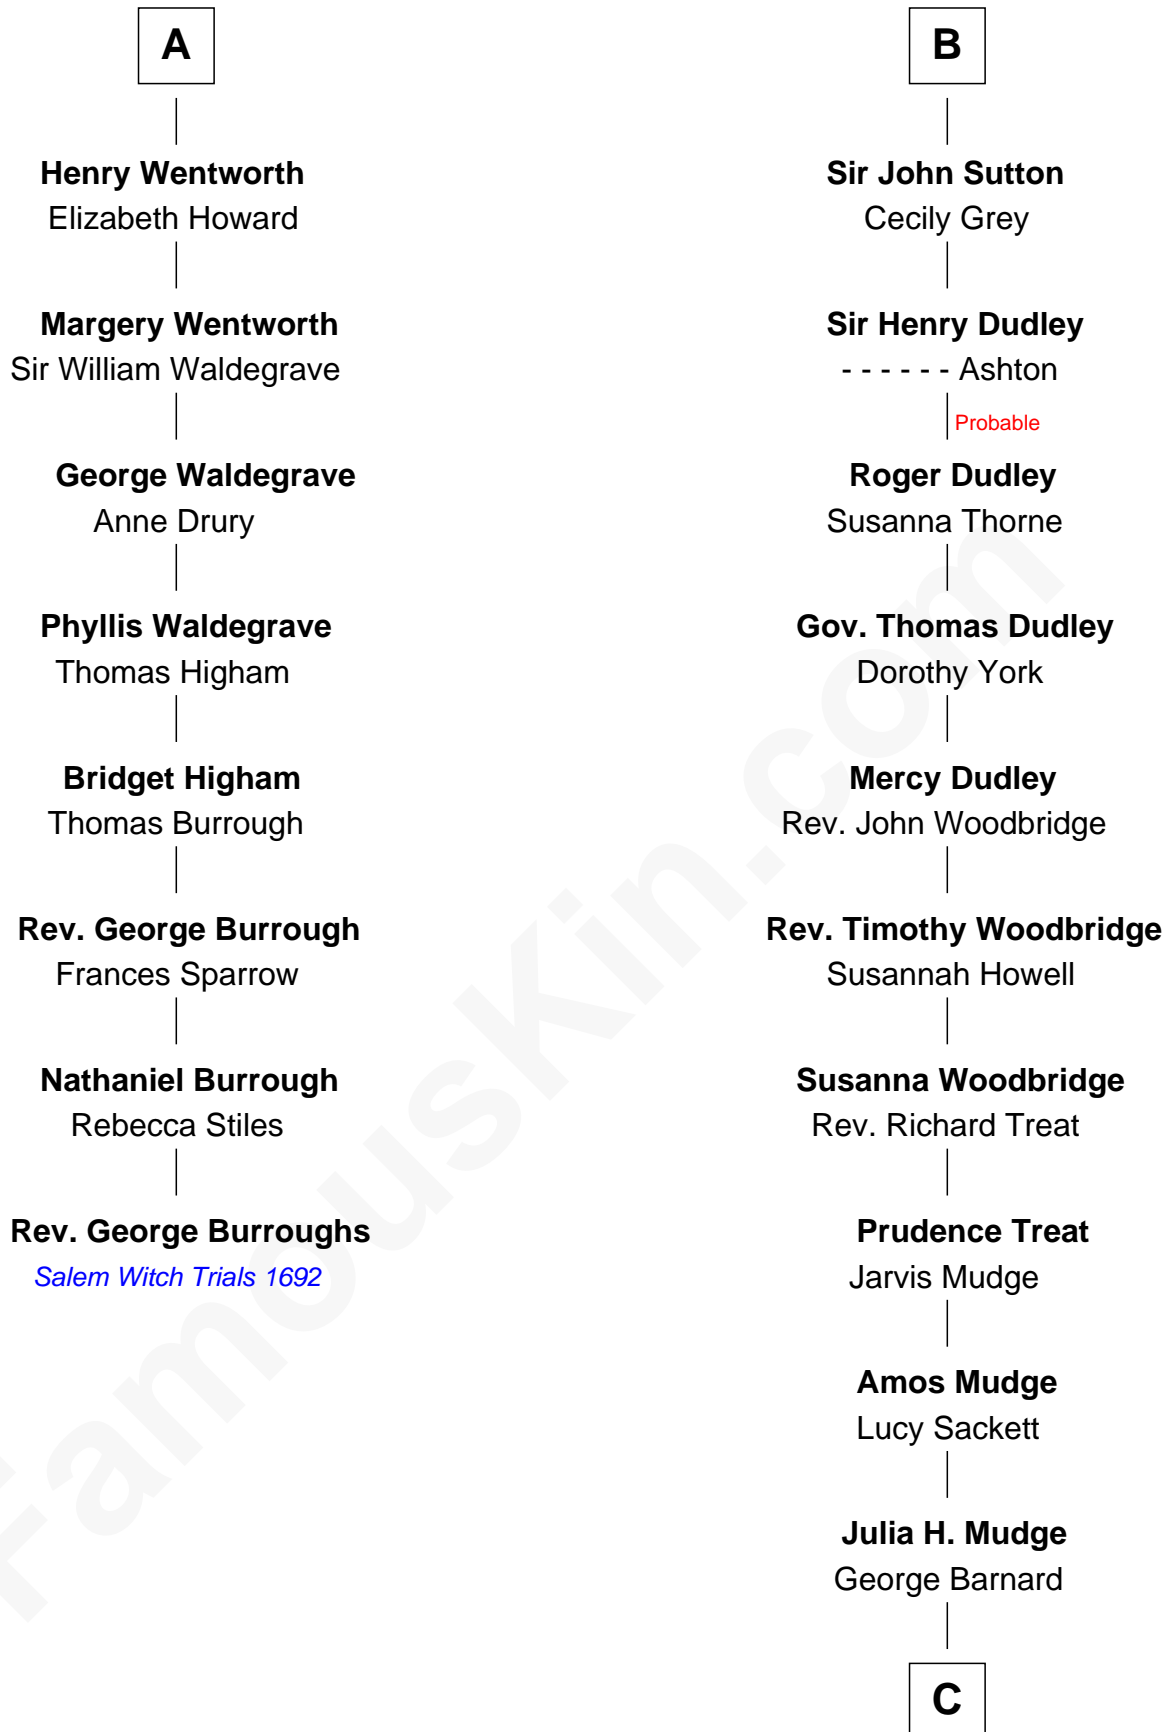

FamousKin.com
Relationship Chart of
Rev. George Burroughs

Executed for Witchcraft, Salem 1692

14th cousin 6 times removed of

Dick Clark

Radio and TV Host

Sir William de Ferrers

with wife
Sibyl Marshal

with wife
Margaret de Quincy

Isabel de Ferrers
 Sir Reynold de Mohun

Joan de Ferrers
 Sir Thomas de Berkeley

Isabel de Mohun
 Sir Edmund Deincourt

Sir Maurice de Berkeley
 Eve la Zouche

John Deincourt

Thomas de Berkeley
 Katherine de Clyvedon

Sir William Deincourt
 Milicent la Zouche

Sir John Berkeley
 Elizabeth Betteshorne

Margaret Deincourt
 Sir Robert de Tibetot

Elizabeth Berkeley
 Sir John Sutton

Elizabeth de Tibetot
 Sir Philip le Despencer

Sir Edmund Sutton
 Joyce Tiptoft

Margery Despencer
 Sir Roger Wentworth

Sir Edward Sutton
 Cecily Willoughby

A

B

C

George Barnard
Jane Sophia Fuller

Charles Fuller Barnard
Anna May Aldridge