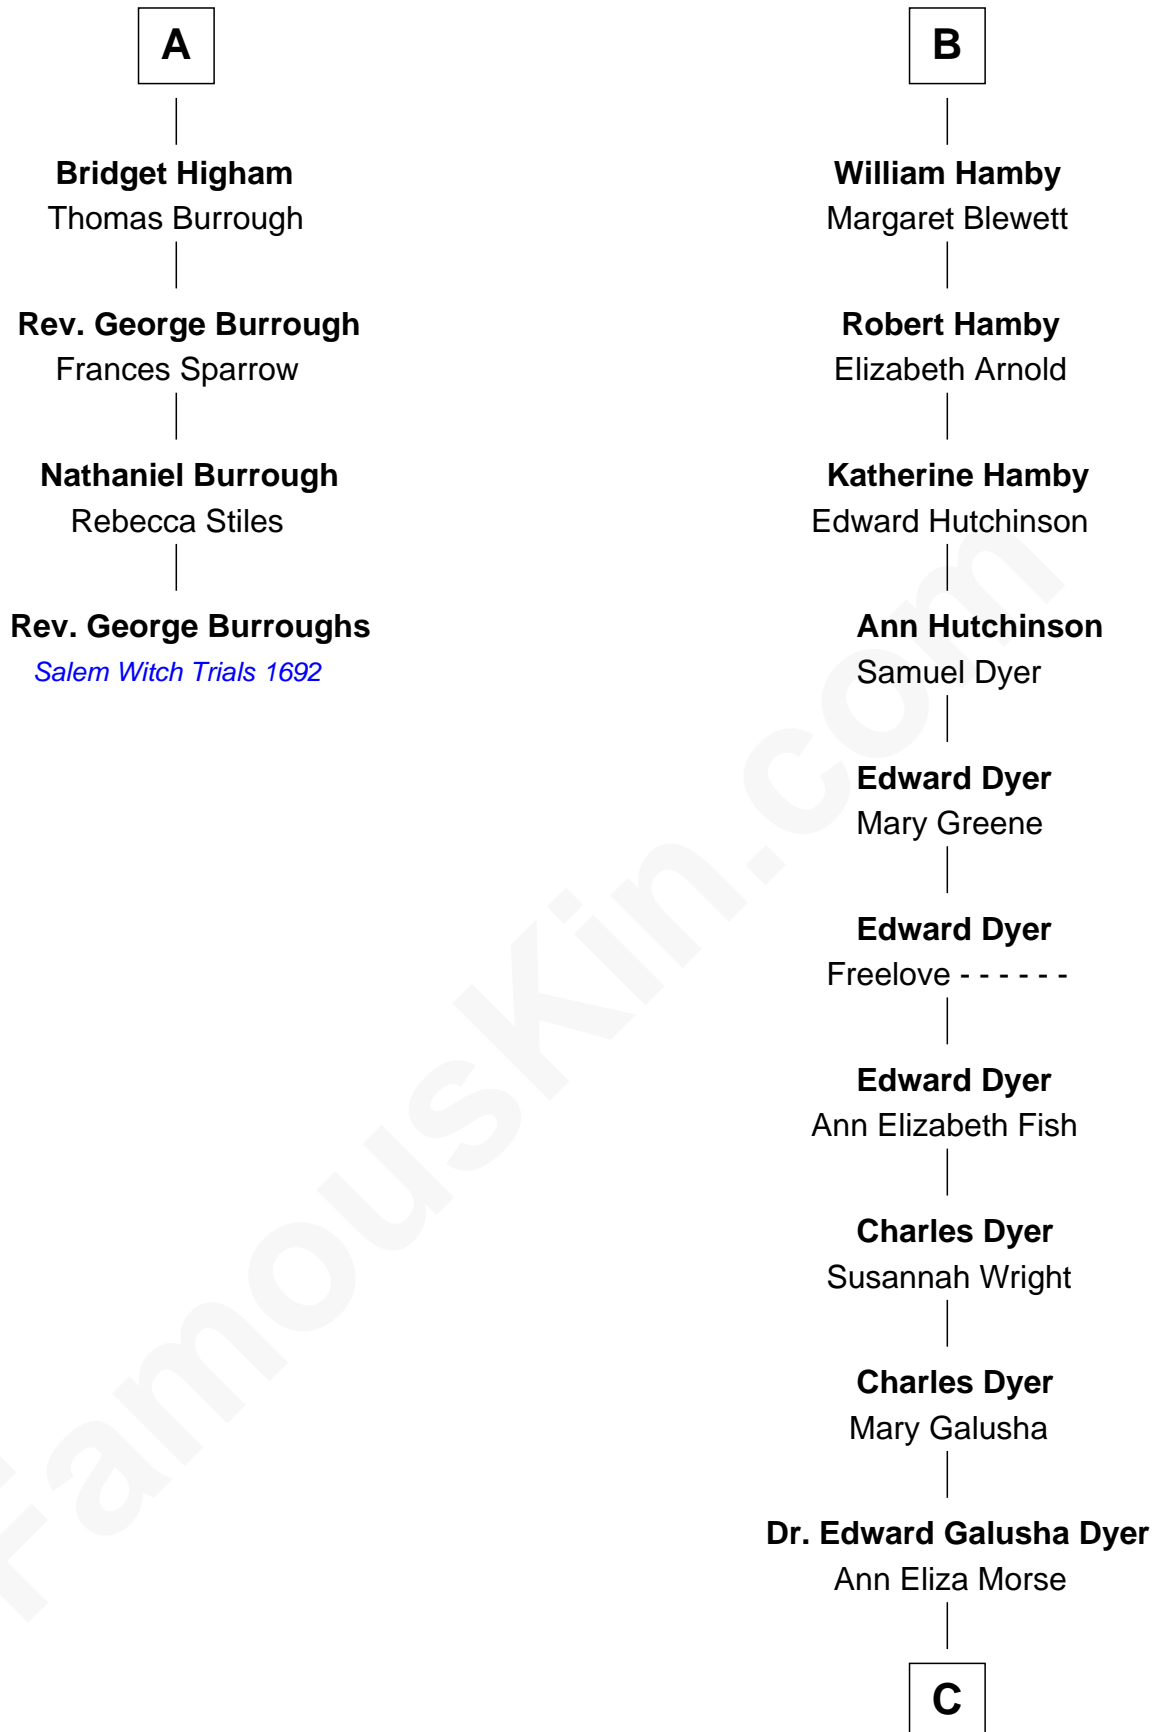

FamousKin.com
Relationship Chart of
Rev. George Burroughs

Executed for Witchcraft, Salem 1692

10th cousin 11 times removed of

Elisabeth Shue

TV and Movie Actress

Sir Philip le Despencer

Joan de Cobham

Sir Philip le Despencer

Elizabeth - - - - -

Sir Philip le Despencer

Elizabeth de Tibetot

Margery Despencer

Sir Roger Wentworth

Henry Wentworth

Elizabeth Howard

Margery Wentworth

Sir Andrew Luttrell

Joan Tailboys

Hawise Luttrell

Sir Godfrey Hilton

Sir Godfrey Hilton

Margery Willoughby

Elizabeth Hilton

Richard Thimbleby

Anne Thimbleby

John Booth

Eleanor Booth

Edward Hamby

B

C

Emily Almira Dyer
Alexander Hunter Gunn

Alexander Hunter Gunn
Harriet Grace Brewster Willcox