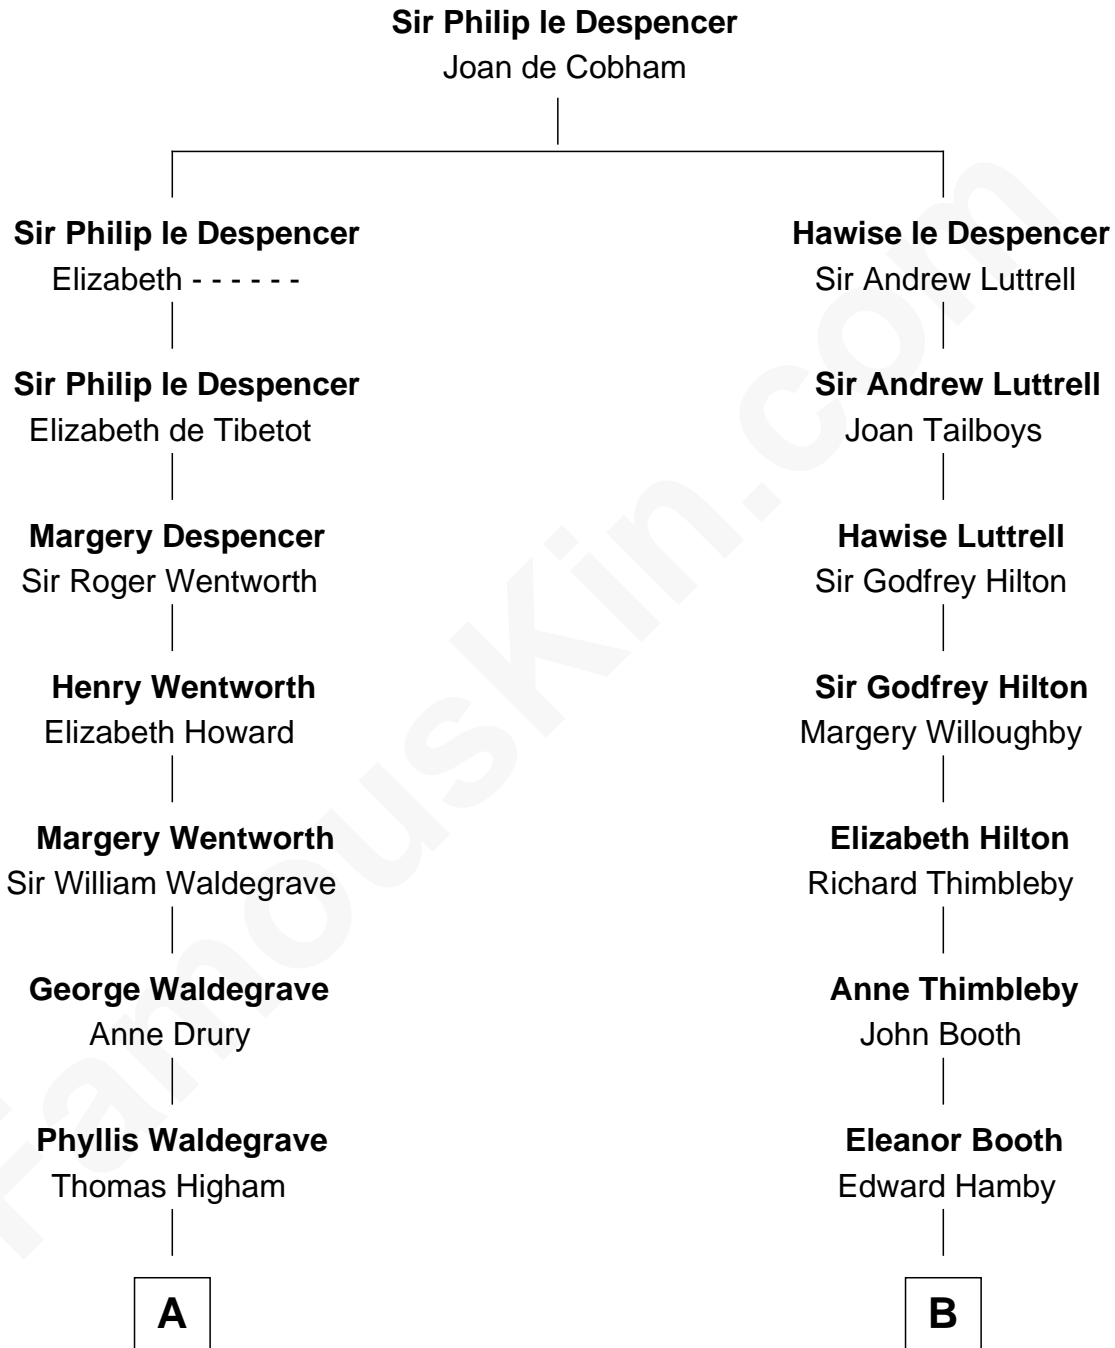

FamousKin.com Relationship Chart of

Rev. George Burroughs
Executed for Witchcraft, Salem 1692

10th cousin 11 times removed of

Andrew Shue

TV Actor

C

Emily Almira Dyer
Alexander Hunter Gunn

Alexander Hunter Gunn
Harriet Grace Brewster Willcox

Mary Brewster Gunn
Adoniram Judson Wells

Anne Brewster Wells
James William Shue

Andrew Shue
TV Actor