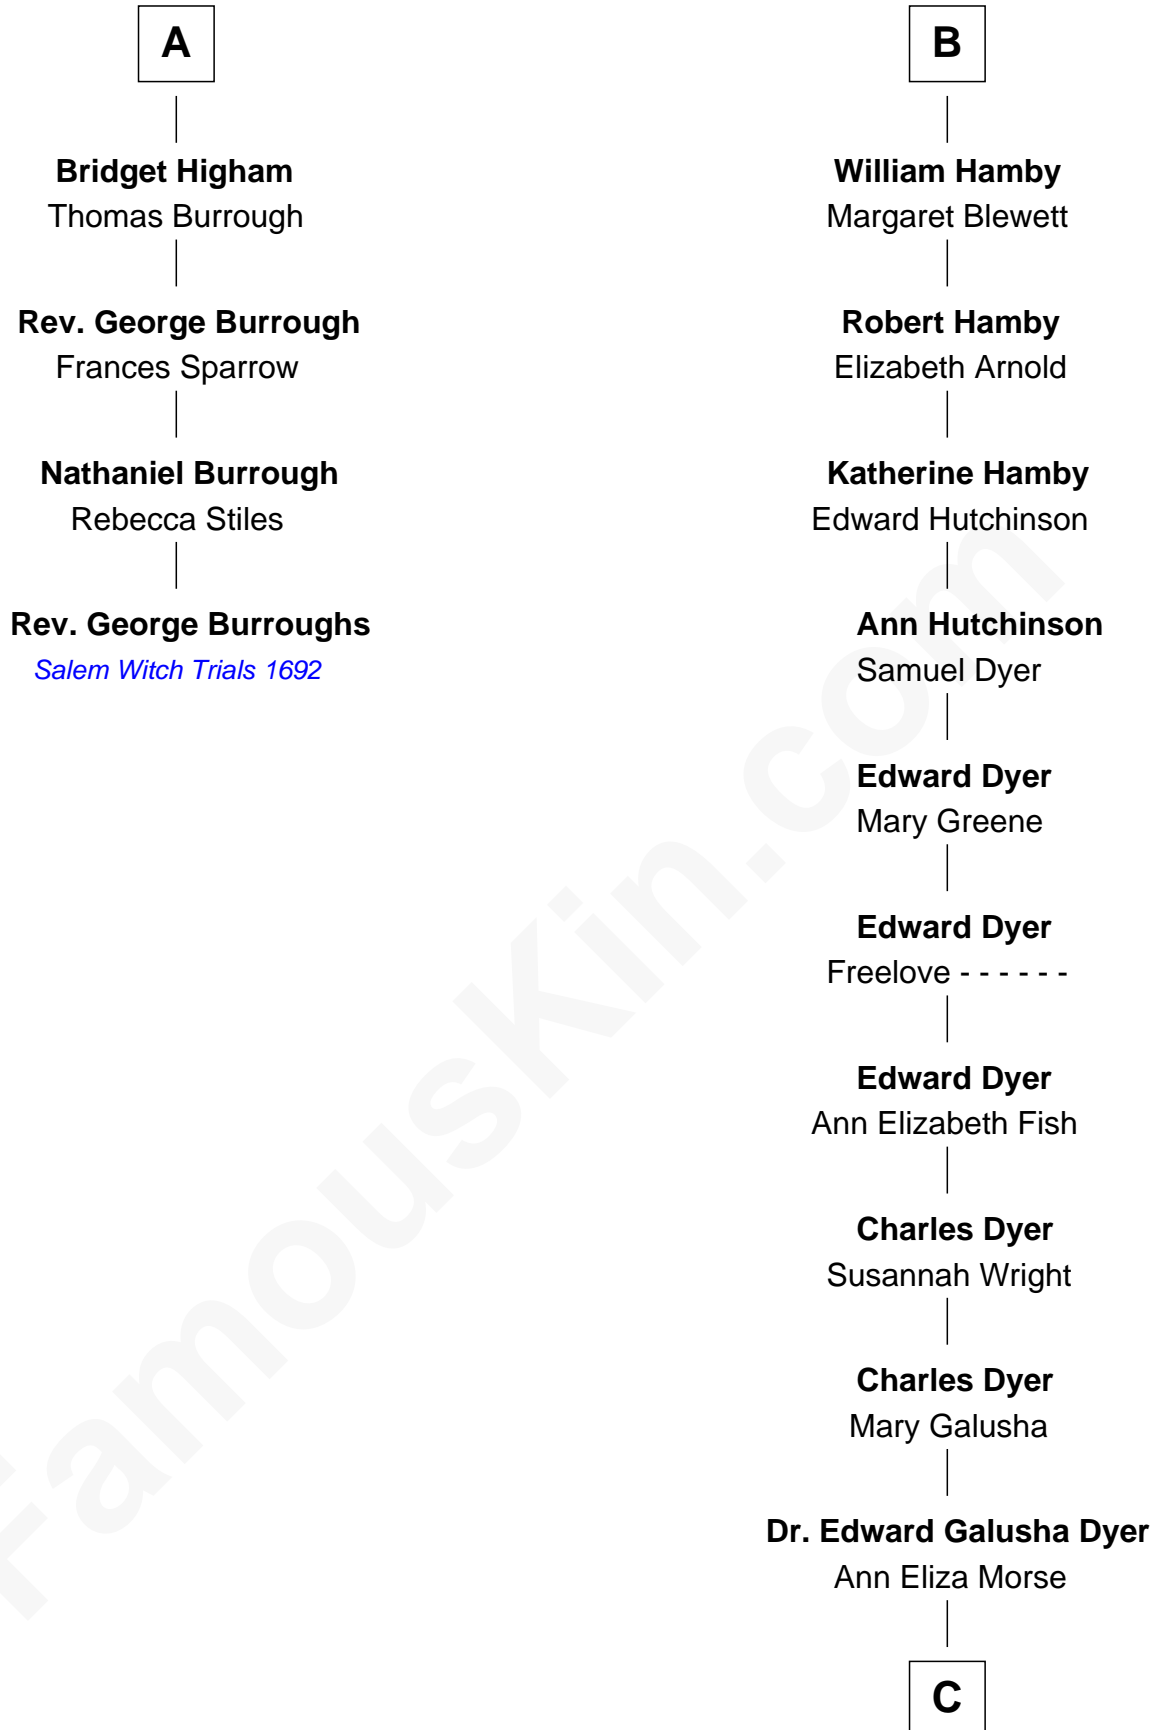

FamousKin.com Relationship Chart of

Rev. George Burroughs
Executed for Witchcraft, Salem 1692

10th cousin 11 times removed of

Andrew Shue

TV Actor

C

Emily Almira Dyer
Alexander Hunter Gunn

Alexander Hunter Gunn
Harriet Grace Brewster Willcox

Mary Brewster Gunn
Adoniram Judson Wells

Anne Brewster Wells
James William Shue

Andrew Shue
TV Actor