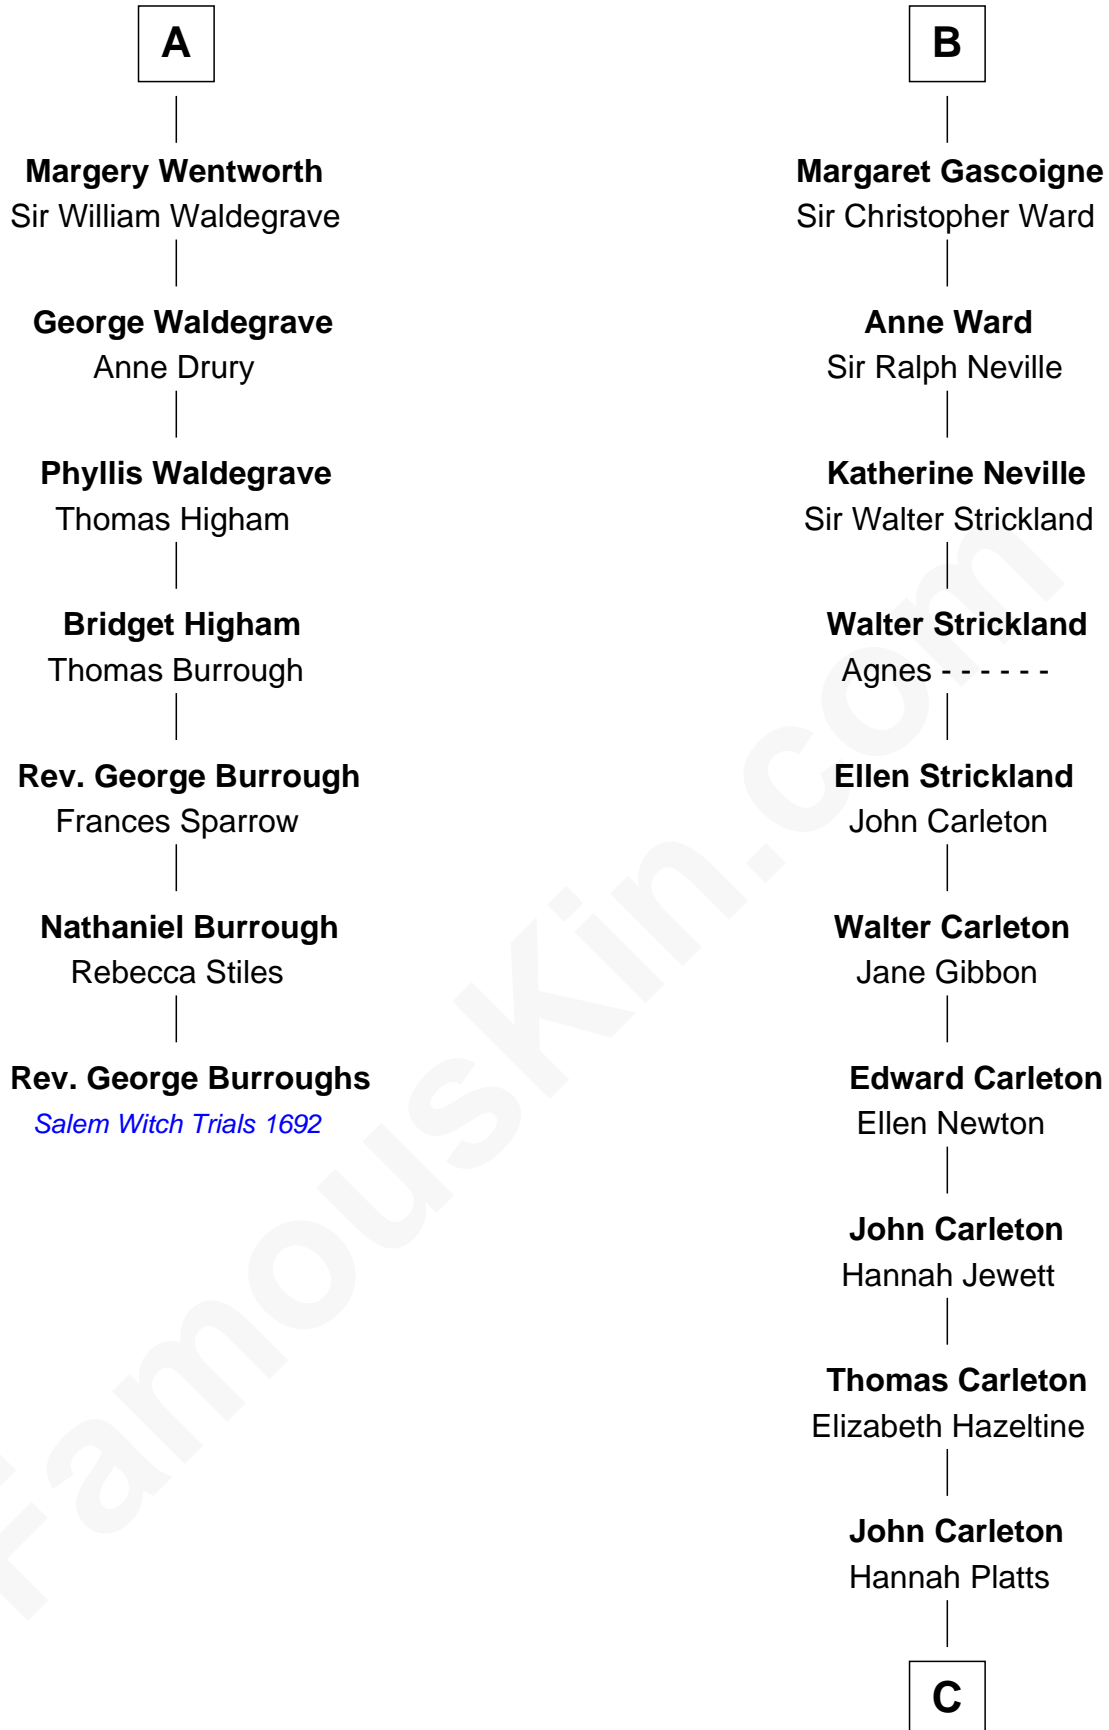

FamousKin.com
Relationship Chart of
Rev. George Burroughs

Executed for Witchcraft, Salem 1692

13th cousin 7 times removed of

Charles A. Pillsbury

Co-Founder of C.A. Pillsbury Co.

William de Beauchamp

Maud FitzJohn

Isabella de Beauchamp

Sir Hugh le Despencer

Sir Philip le Despencer

Margaret de Goushill

Sir Philip le Despencer

Joan de Cobham

Sir Philip le Despencer

Elizabeth - - - - -

Sir Philip le Despencer

Elizabeth de Tibetot

Margery Despencer

Sir Roger Wentworth

Henry Wentworth

Elizabeth Howard

A

Guy de Beauchamp

Mary Ferrers

John Neville

Elizabeth Newmarch

Jane de Neville

Sir William Gascoigne

B

C

—
Moses Carleton