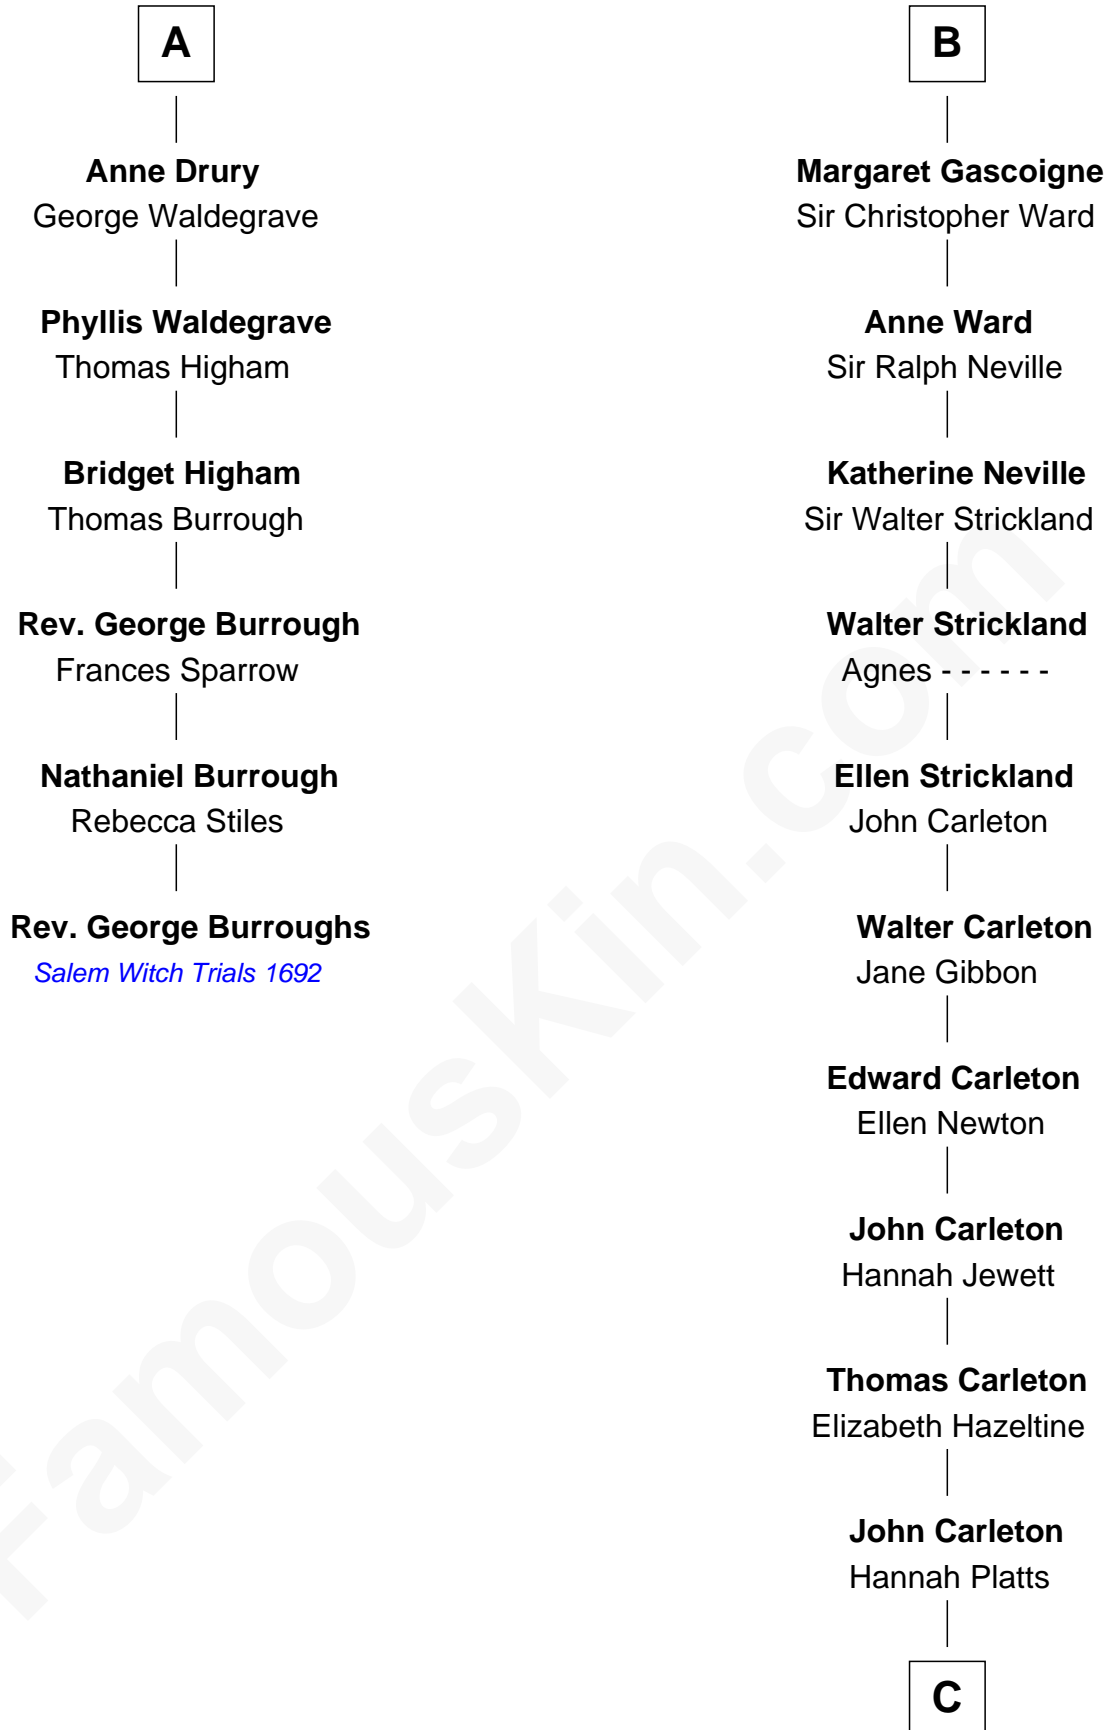

FamousKin.com

Relationship Chart of

Rev. George Burroughs

Executed for Witchcraft, Salem 1692

12th cousin 8 times removed of

Charles A. Pillsbury

Co-Founder of C.A. Pillsbury Co.

Sir Gilbert de Clare

Joan of Acre

Elizabeth de Clare

Roger D'Amory

Elizabeth D'Amory

Sir John Bardolf

William Bardolf

Agnes Poynings

Cecilia Bardolf

Ralph de Neville

Mary Ferrers

John Neville

Elizabeth Newmarch

Jane de Neville

Sir William Gascoigne

B

C