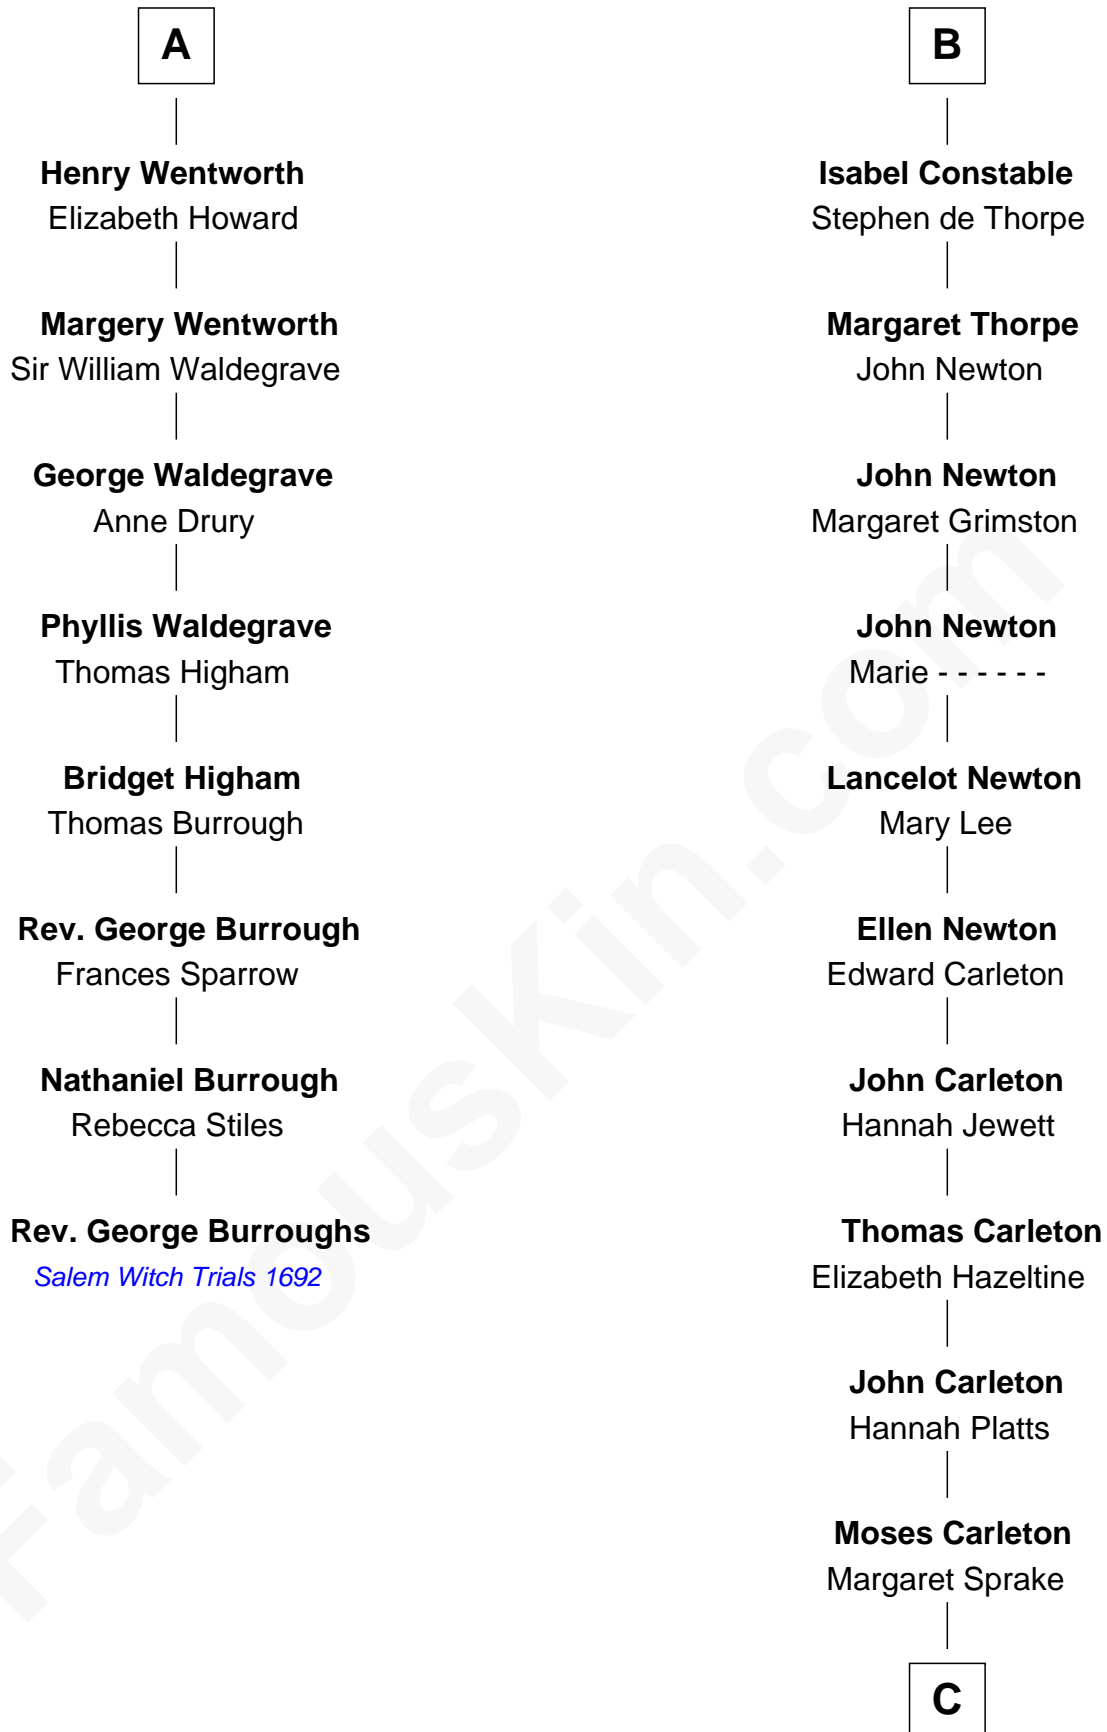

FamousKin.com

Relationship Chart of

Rev. George Burroughs

Executed for Witchcraft, Salem 1692

14th cousin 5 times removed of

Charles A. Pillsbury

Co-Founder of C.A. Pillsbury Co.

Sir William de Ros

Lucy FitzPiers

C

Henry Carleton

Polly Greeley

Margaret Sprague Carleton

George Alfred Pillsbury

Charles A. Pillsbury

Co-Founder of C.A. Pillsbury Co.