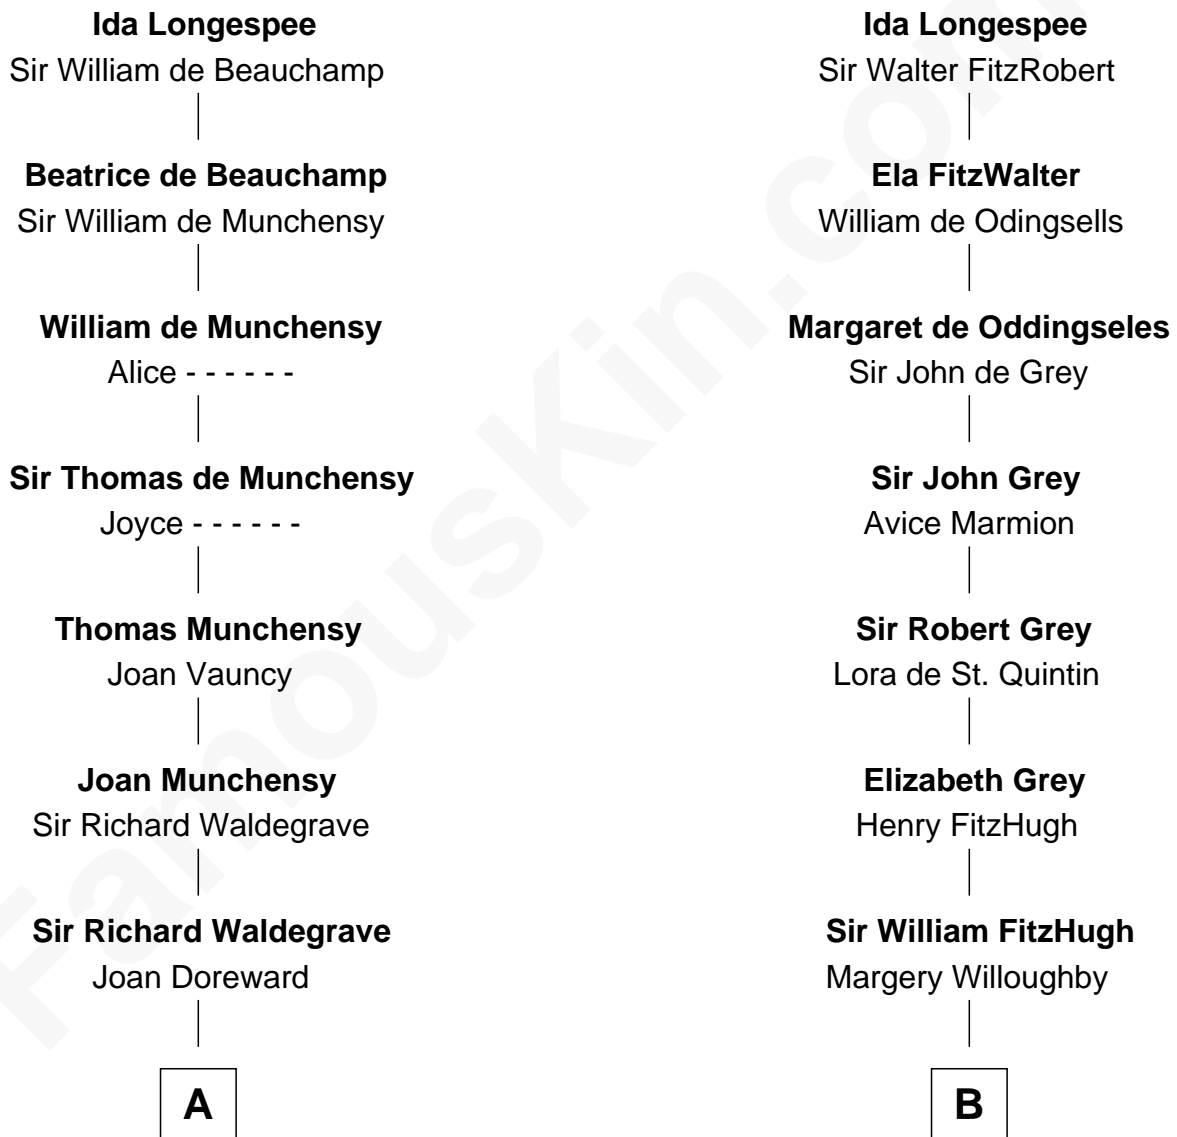

FamousKin.com

Relationship Chart of

Rev. George Burroughs

Executed for Witchcraft, Salem 1692

14th cousin 6 times removed of

Charles A. Pillsbury

Co-Founder of C.A. Pillsbury Co.

Sir William Longespee

Ela of Salisbury

C

—
Moses Carleton

Margaret Sprake

—
Henry Carleton

Polly Greeley

—
Margaret Sprague Carleton

George Alfred Pillsbury