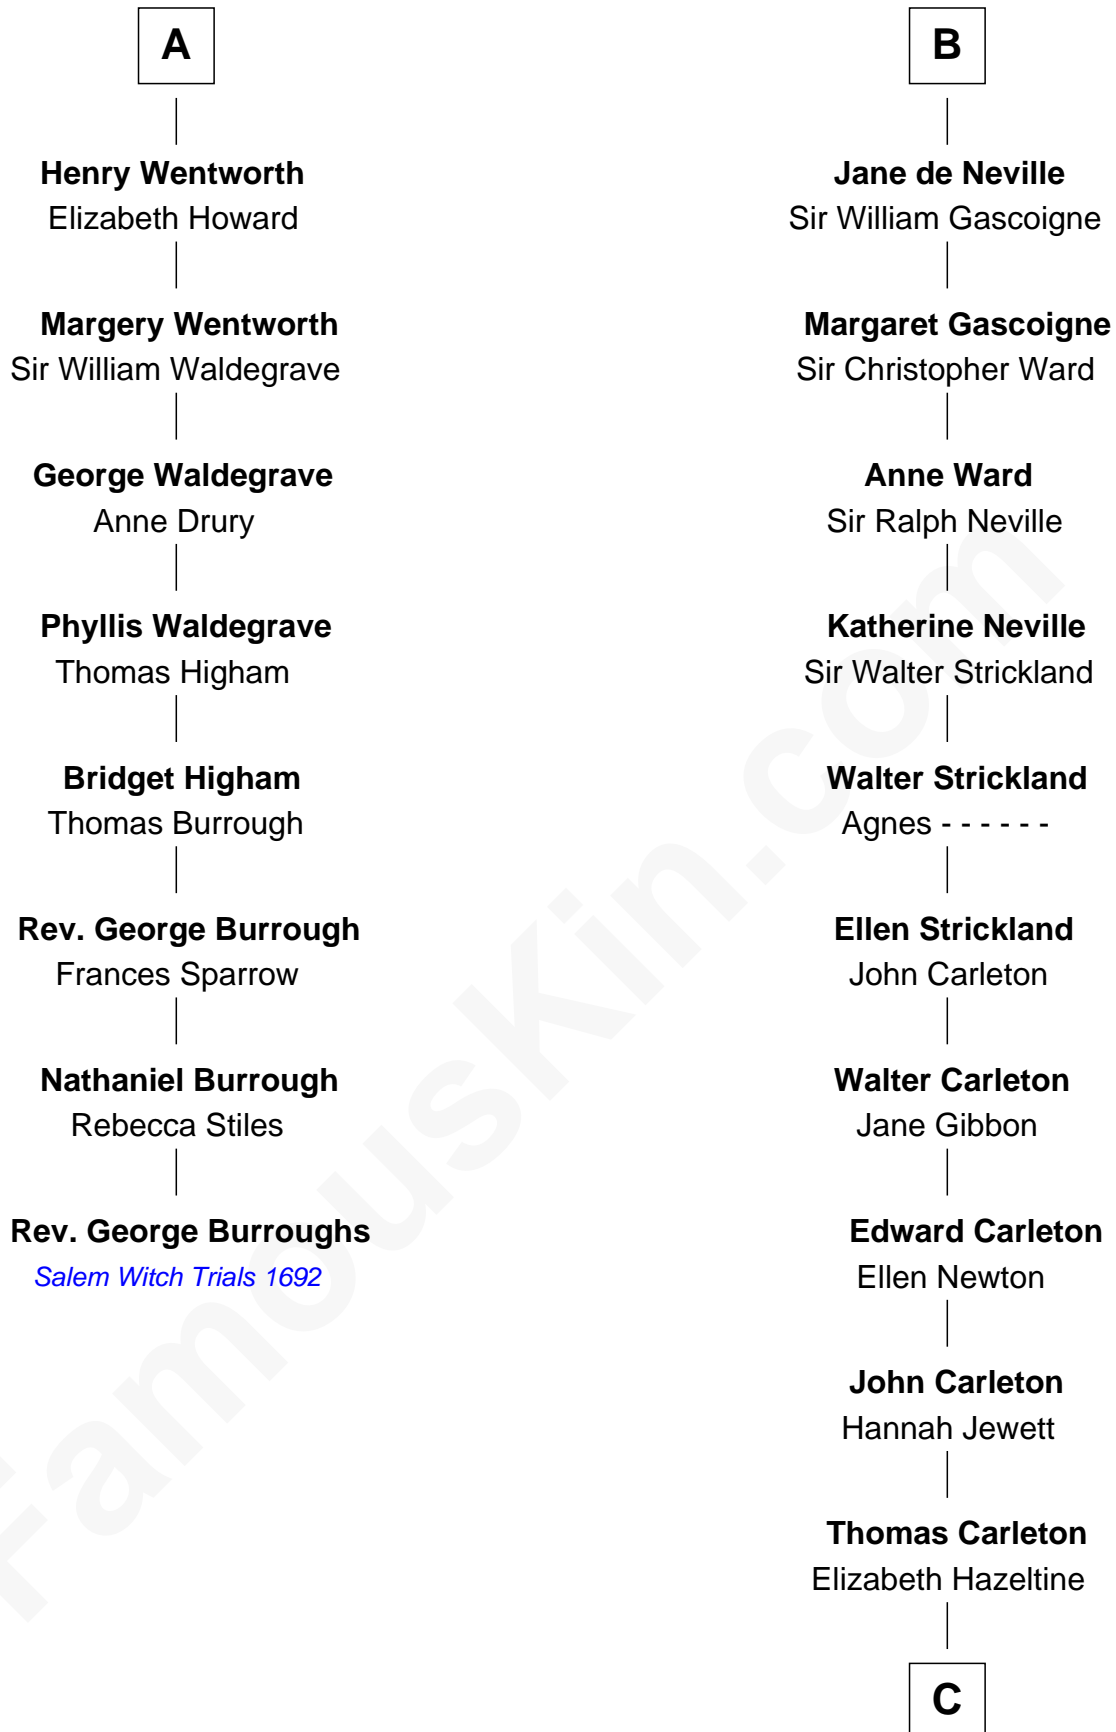

FamousKin.com

Relationship Chart of

Rev. George Burroughs

Executed for Witchcraft, Salem 1692

14th cousin 7 times removed of

Charles A. Pillsbury

Co-Founder of C.A. Pillsbury Co.

Sir William de Ferrers

Sir Robert Ferrers
Joan de la Mote

Sir William Deincourt
Milicent la Zouche

Sir Robert de Ferrers
Elizabeth Botiller

Margaret Deincourt
Sir Robert de Tibetot

Sir Robert de Ferrers
Joan Beaufort

Elizabeth de Tibetot
Sir Philip le Despencer

Mary Ferrers
Ralph de Neville

Margery Despencer
Sir Roger Wentworth

John Neville
Elizabeth Newmarch

A

B

C

John Carleton

Hannah Platts