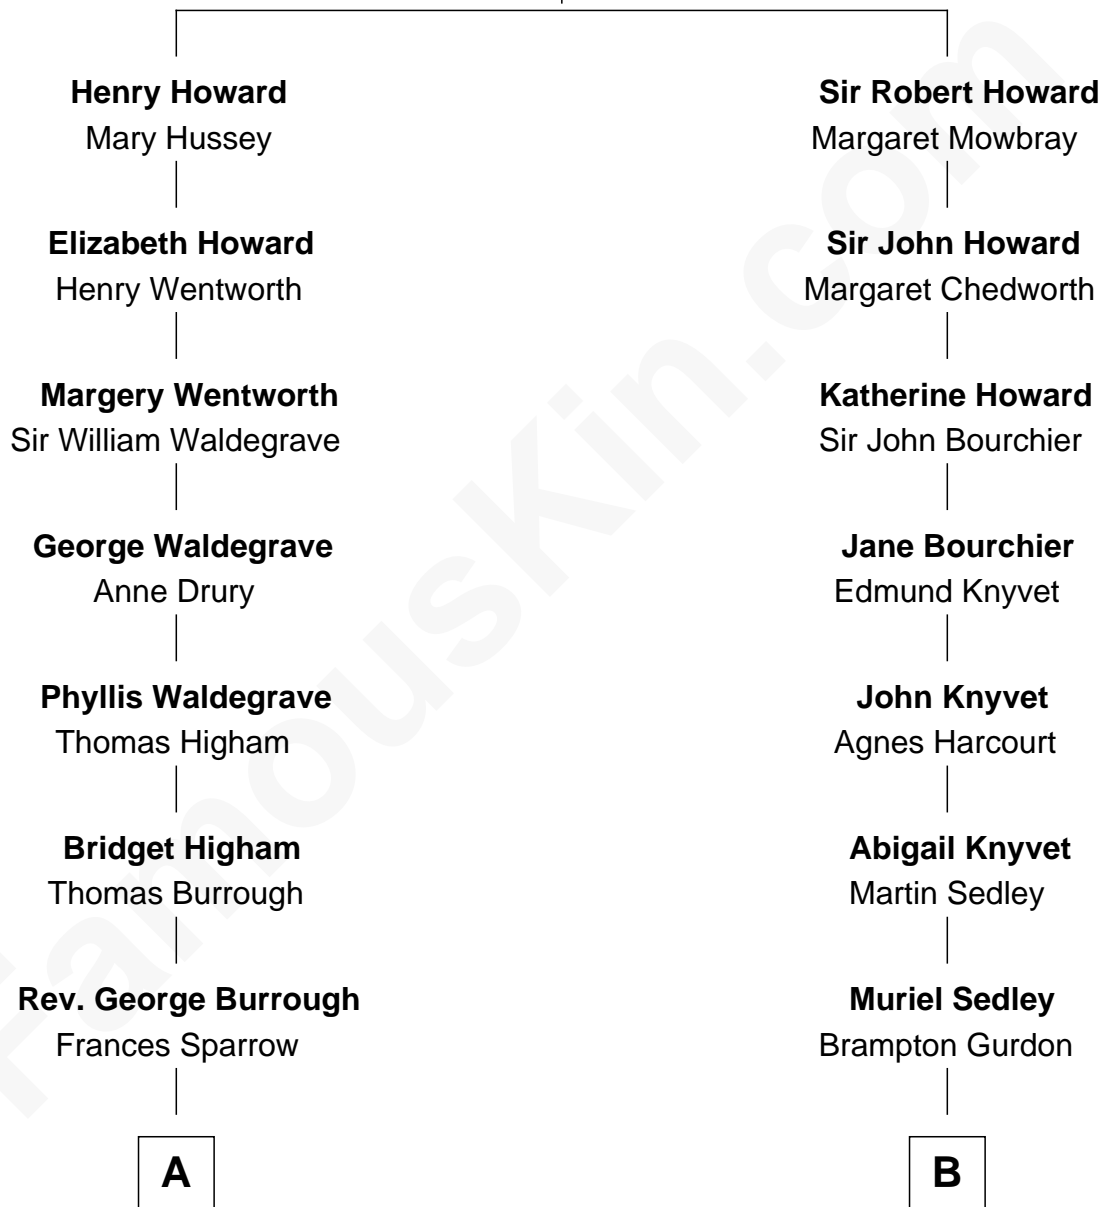

FamousKin.com
Relationship Chart of
Rev. George Burroughs

Executed for Witchcraft, Salem 1692

8th cousin 11 times removed of

Carly Fiorina

CEO of Hewlett-Packard

Sir John Howard

Alice Tendring

C

Cara Carleton Weber

Harold Marvin Sneed

Joseph Tyree Sneed

Madelon Montross Juergens

Carly Fiorina

CEO of Hewlett-Packard

FamousKin.com