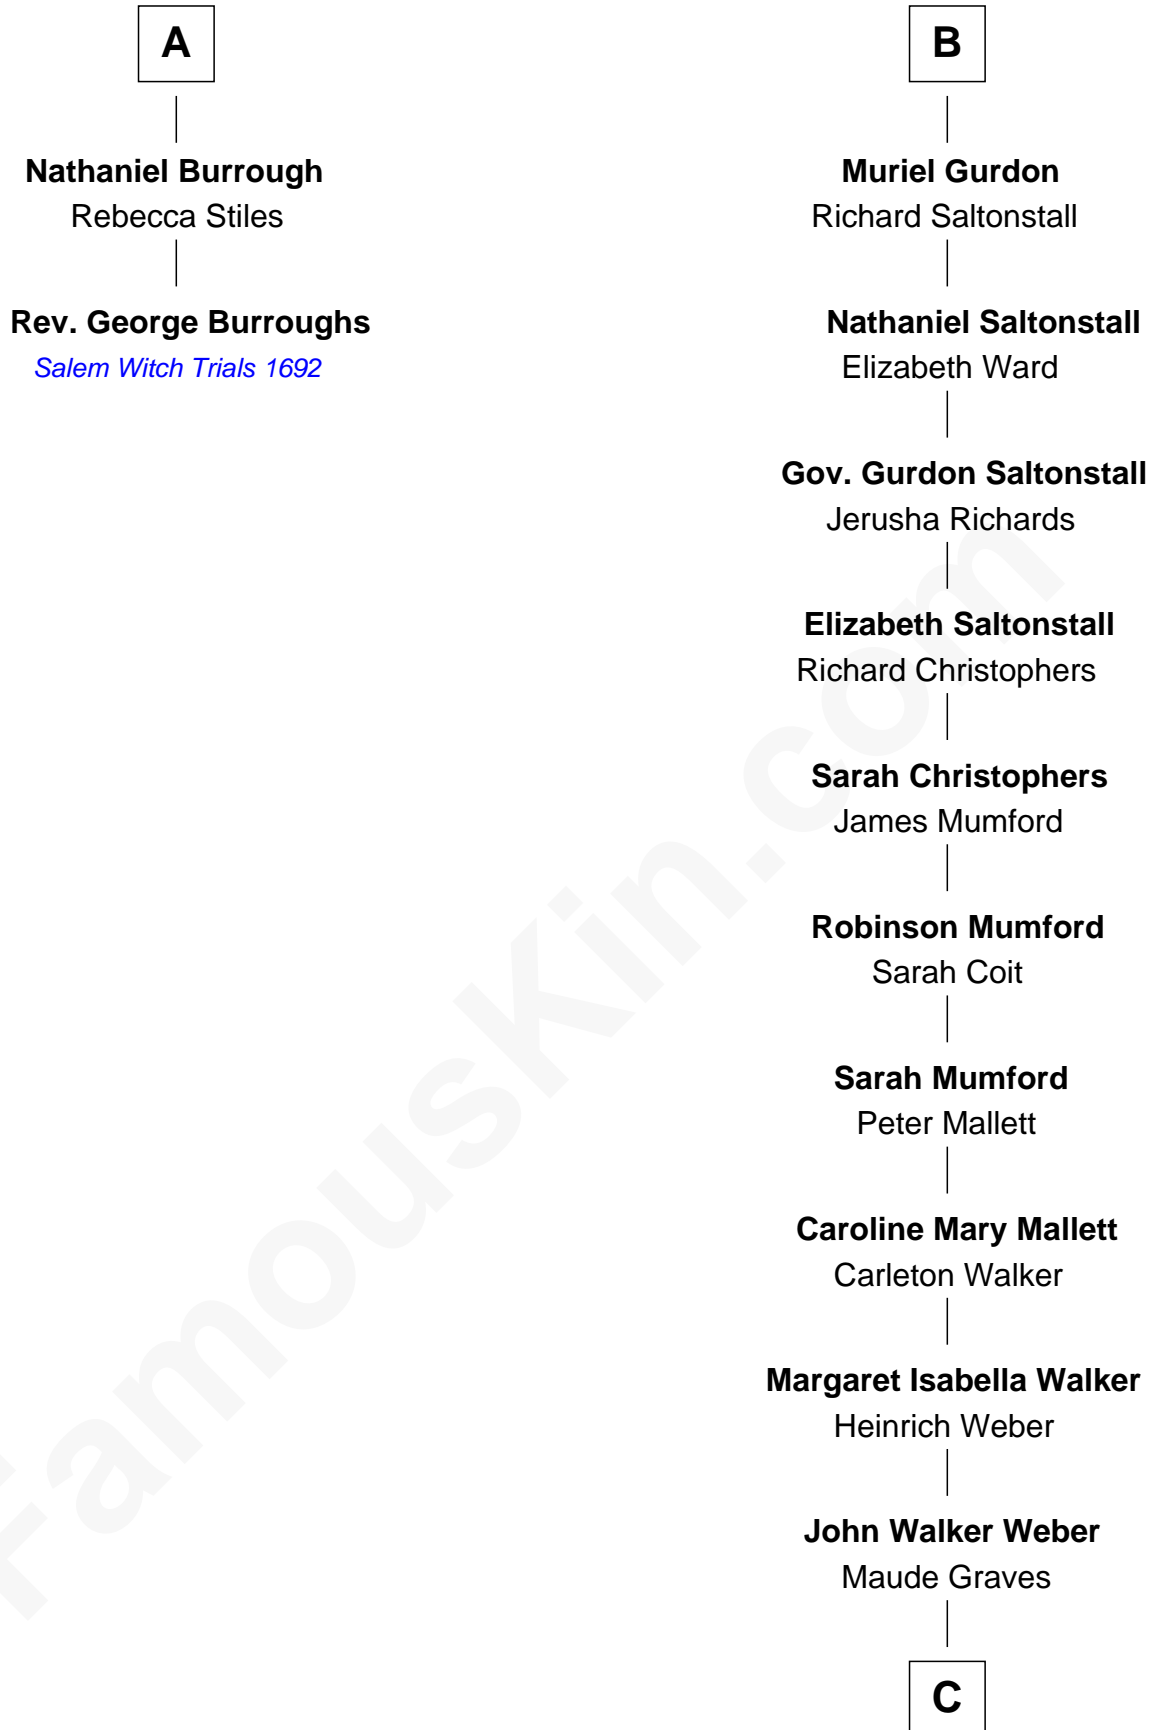

FamousKin.com
Relationship Chart of
Rev. George Burroughs

Executed for Witchcraft, Salem 1692

8th cousin 11 times removed of

Carly Fiorina

CEO of Hewlett-Packard

Sir John Howard

Alice Tendring

C

Cara Carleton Weber

Harold Marvin Sneed

Joseph Tyree Sneed

Madelon Montross Juergens

Carly Fiorina

CEO of Hewlett-Packard

FamousKin.com