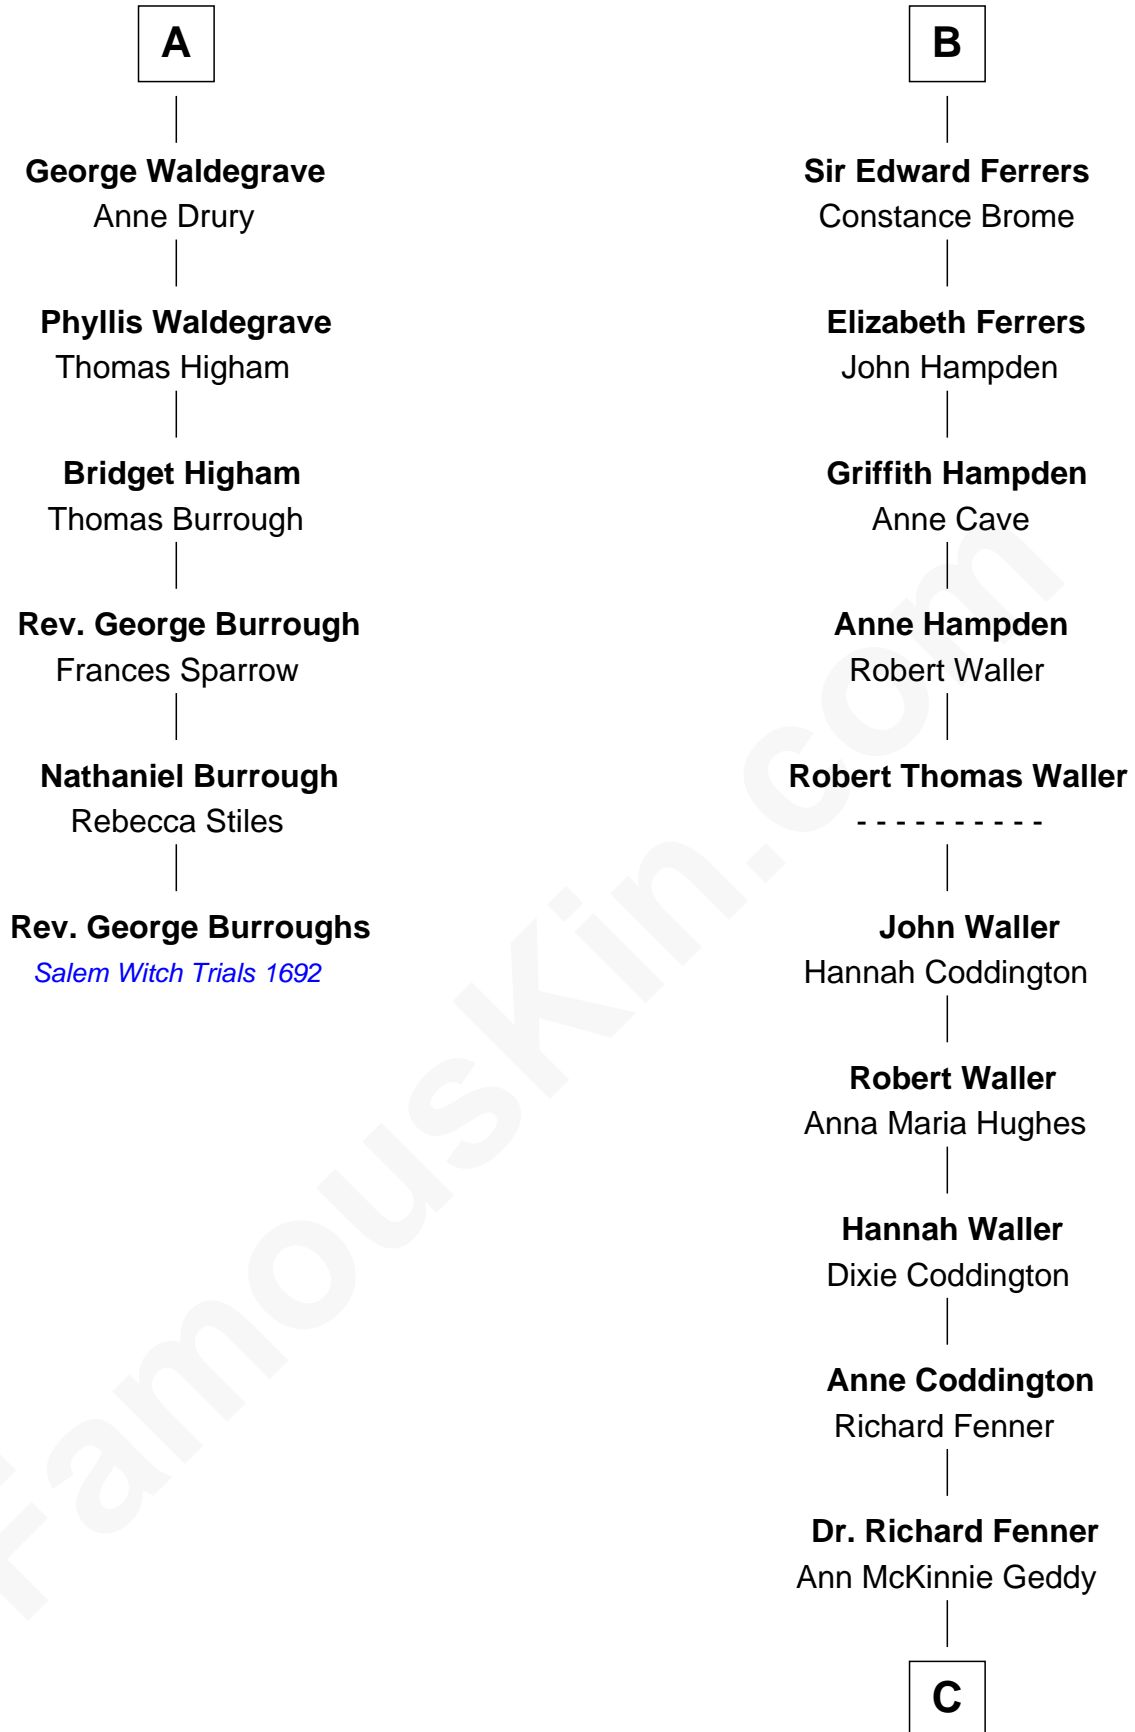

FamousKin.com

Relationship Chart of

Rev. George Burroughs

Executed for Witchcraft, Salem 1692

12th cousin 9 times removed of

John McCain

U.S. Senator from Arizona

C

Eliza Geddy Fenner

James Vaulx

James Junius Vaulx

Margaret Garside

Katherine Davey Vaulx

Adm. John Sidney McCain

Adm. John Sidney McCain

Roberta Wright

John McCain

U.S. Senator from Arizona

FamousKin.com