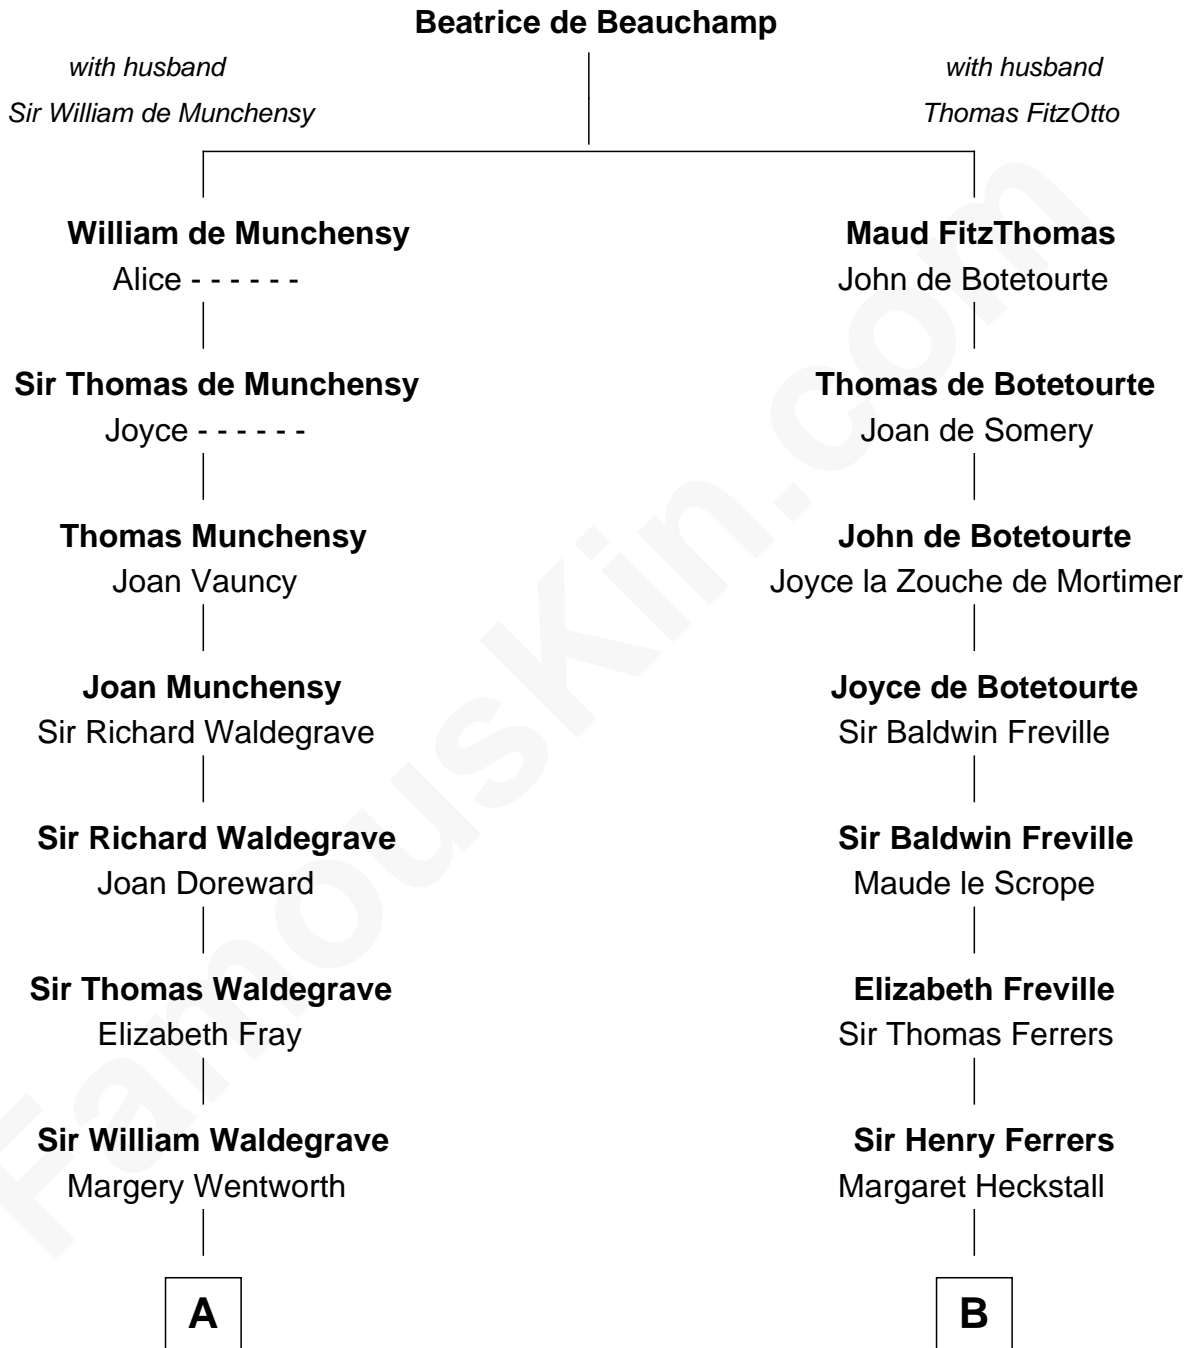

FamousKin.com

Relationship Chart of

Rev. George Burroughs

Executed for Witchcraft, Salem 1692

12th cousin 9 times removed of

John McCain

U.S. Senator from Arizona

C

Eliza Geddy Fenner

James Vaulx

James Junius Vaulx

Margaret Garside

Katherine Davey Vaulx

Adm. John Sidney McCain

Adm. John Sidney McCain

Roberta Wright

John McCain

U.S. Senator from Arizona

FamousKin.com