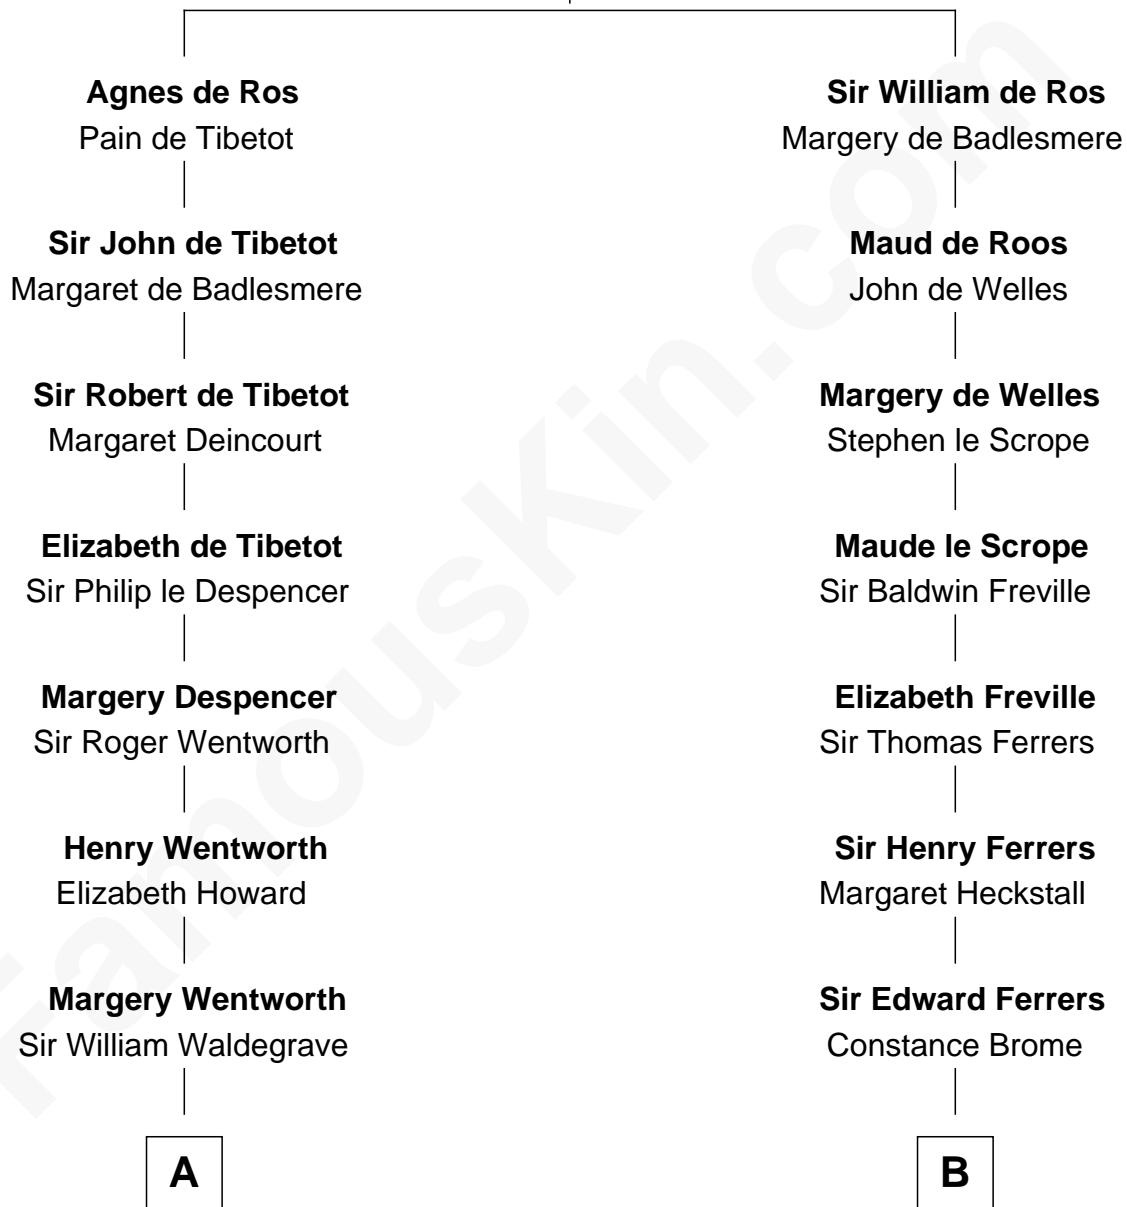

FamousKin.com

Relationship Chart of

Rev. George Burroughs

Executed for Witchcraft, Salem 1692

12th cousin 8 times removed of

John McCain

U.S. Senator from Arizona

William de Ros
Maude de Vaux

C

James Junius Vaulx

Margaret Garside

Katherine Davey Vaulx

Adm. John Sidney McCain

Adm. John Sidney McCain

Roberta Wright

John McCain

U.S. Senator from Arizona

FamousKin.com