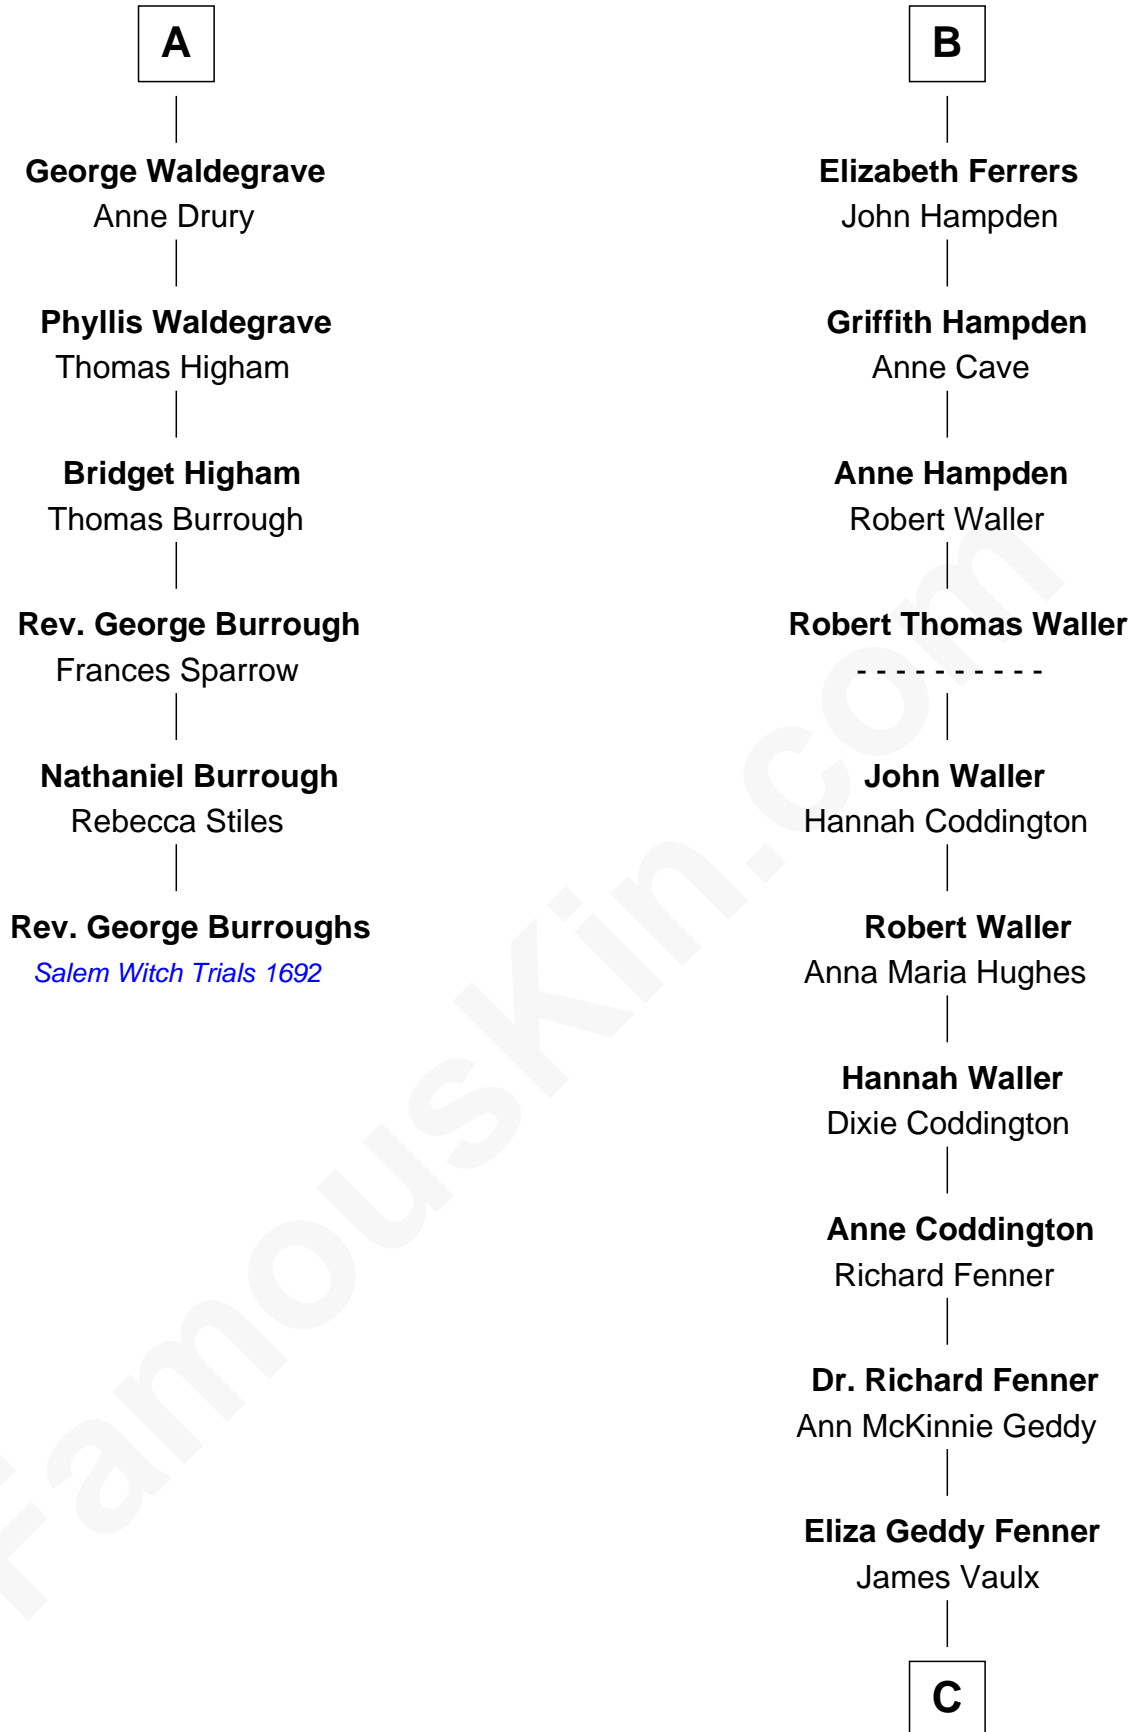

FamousKin.com

Relationship Chart of

Rev. George Burroughs

Executed for Witchcraft, Salem 1692

12th cousin 8 times removed of

John McCain

U.S. Senator from Arizona

William de Ros
Maude de Vaux

C

James Junius Vaulx

Margaret Garside

Katherine Davey Vaulx

Adm. John Sidney McCain

Adm. John Sidney McCain

Roberta Wright

John McCain

U.S. Senator from Arizona

FamousKin.com